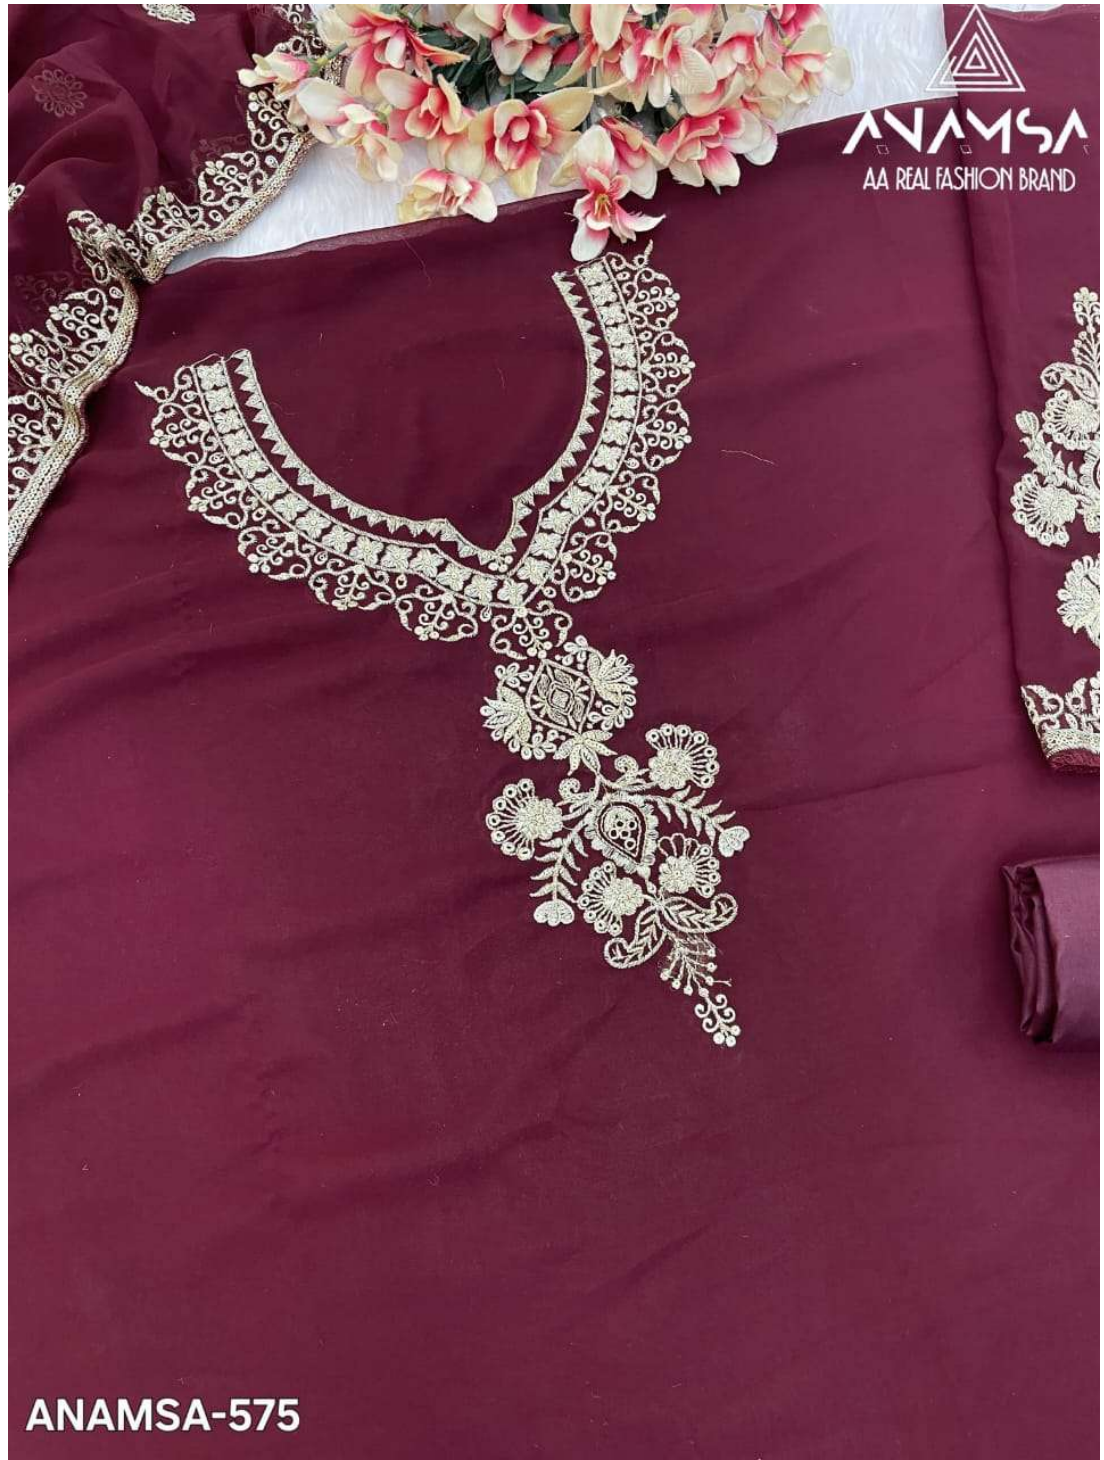

ANAMSA-575

ANAMSA-575

ANAMSA-575

ANAMSA-575

ANAMSA
AA REAL FASHION BRAND

ANAMSA-575

ANAMSA
AA REAL FASHION BRAND

ANAMSA-575

ANAMSA
AA REAL FASHION BRAND

ANAMSA-575

ANAMSA
A REAL FASHION BRAND

ANAMSA-575

ANAMSA-575

ANAMSA-575

ANAMSA-575

SEMI STICH COLLECTION

TOP-PURE FOX GEORGETTE WITH HEAVY EMBROIDERY AND SEQUENCE WORK

BOTTOM-INNER-DULL SHANTOON

DUPATTA-PURE FOX GEORGETTE FANCY DUPATTA WITH HEAVY EMBROIDERY

7773
D.No:-575