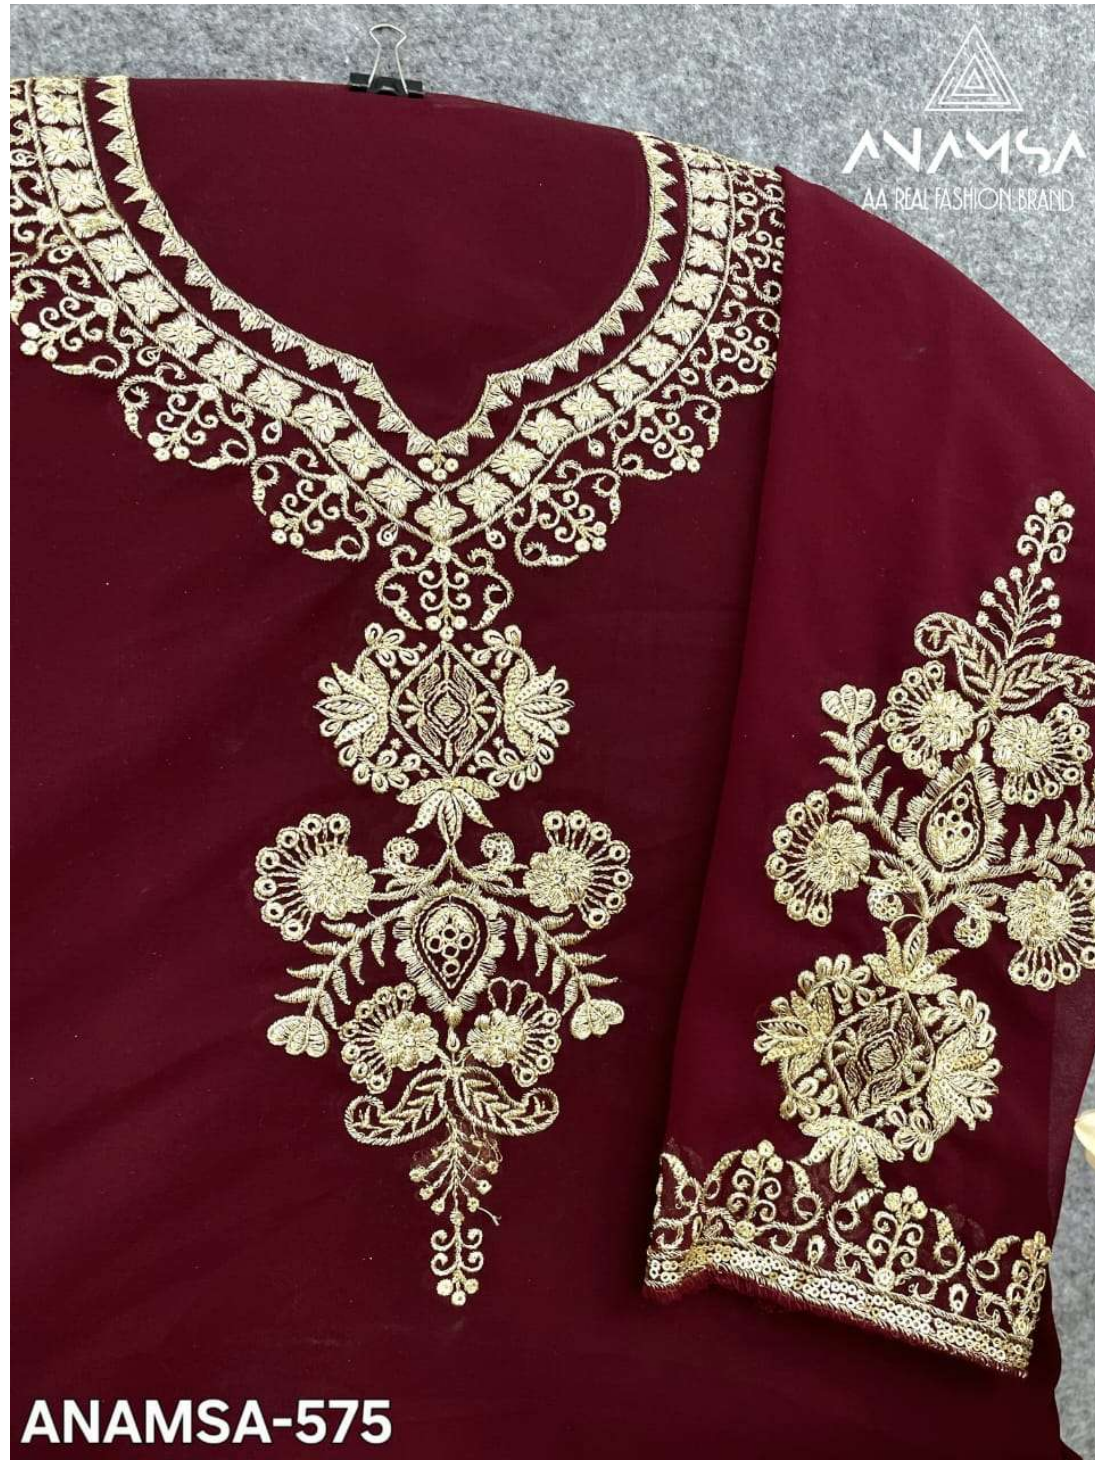

ANAMSA-575

ANAMSA-575

ANAMSA-575

ANAMSA-575

ANAMSA
AA REAL FASHION BRAND

ANAMSA-575

ANAMSA
AA REAL FASHION BRAND

ANAMSA-575

ANAMSA
AA REAL FASHION BRAND

ANAMSA-575

ANAMSA
A REAL FASHION BRAND

ANAMSA-575

ANAMSA-575

ANAMSA-575

ANAMSA-575

SEMI STICH COLLECTION

TOP-PURE FOX GEORGETTE WITH HEAVY EMBROIDERY AND SEQUENCE WORK

BOTTOM-INNER-DULL SHANTOON

DUPATTA-PURE FOX GEORGETTE FANCY DUPATTA WITH HEAVY EMBROIDERY

7773
D.No:-575