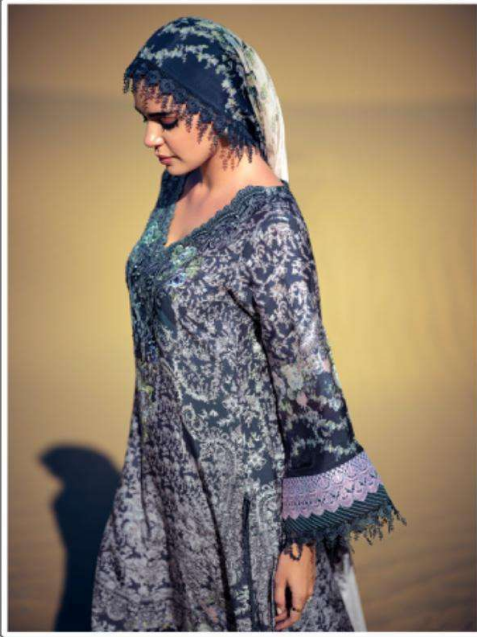

GULL JEE

Petals

Pure pashmina collection

36001 | STYLE STATEMENT

36002 | ELEGANCE DEFINED

36005

BOLD CONFIDENCE

36004 | CLASSIC ALLURE

36006 | COUTURE CHARM

36002 | ELEGANCE DEFINED

Petals

Pure pashmina collection

36001

36002

36003

36004