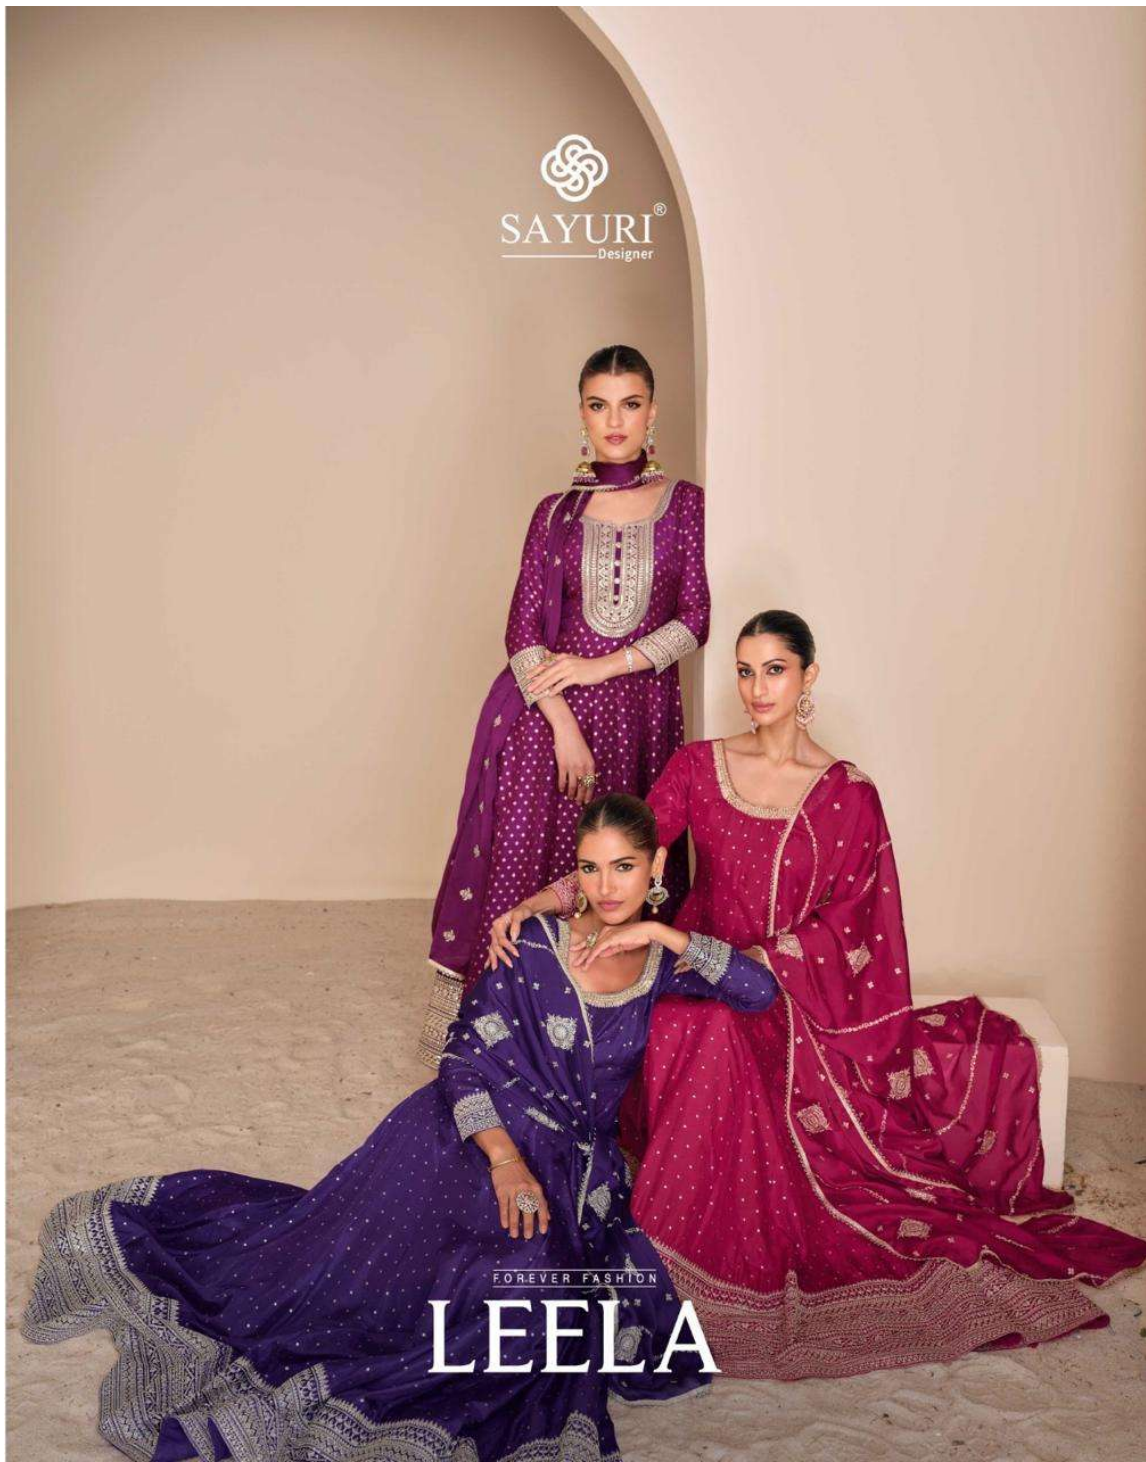

SAYURI®
Designer

FOREVER FASHION

LEELA

SAYURI[®]
Designer

SAYURI[®]
Designer

Showcasing excellent work and craftsmanship.
Each one of these pieces will make for a class-apart style in your wardrobe.

5667

SAYURI®
Designer

Define your moods with distinctive silhouettes.

5666

5665

5666

5667

SAYURI[®]
Designer
FOREVER FASHION
LEELA