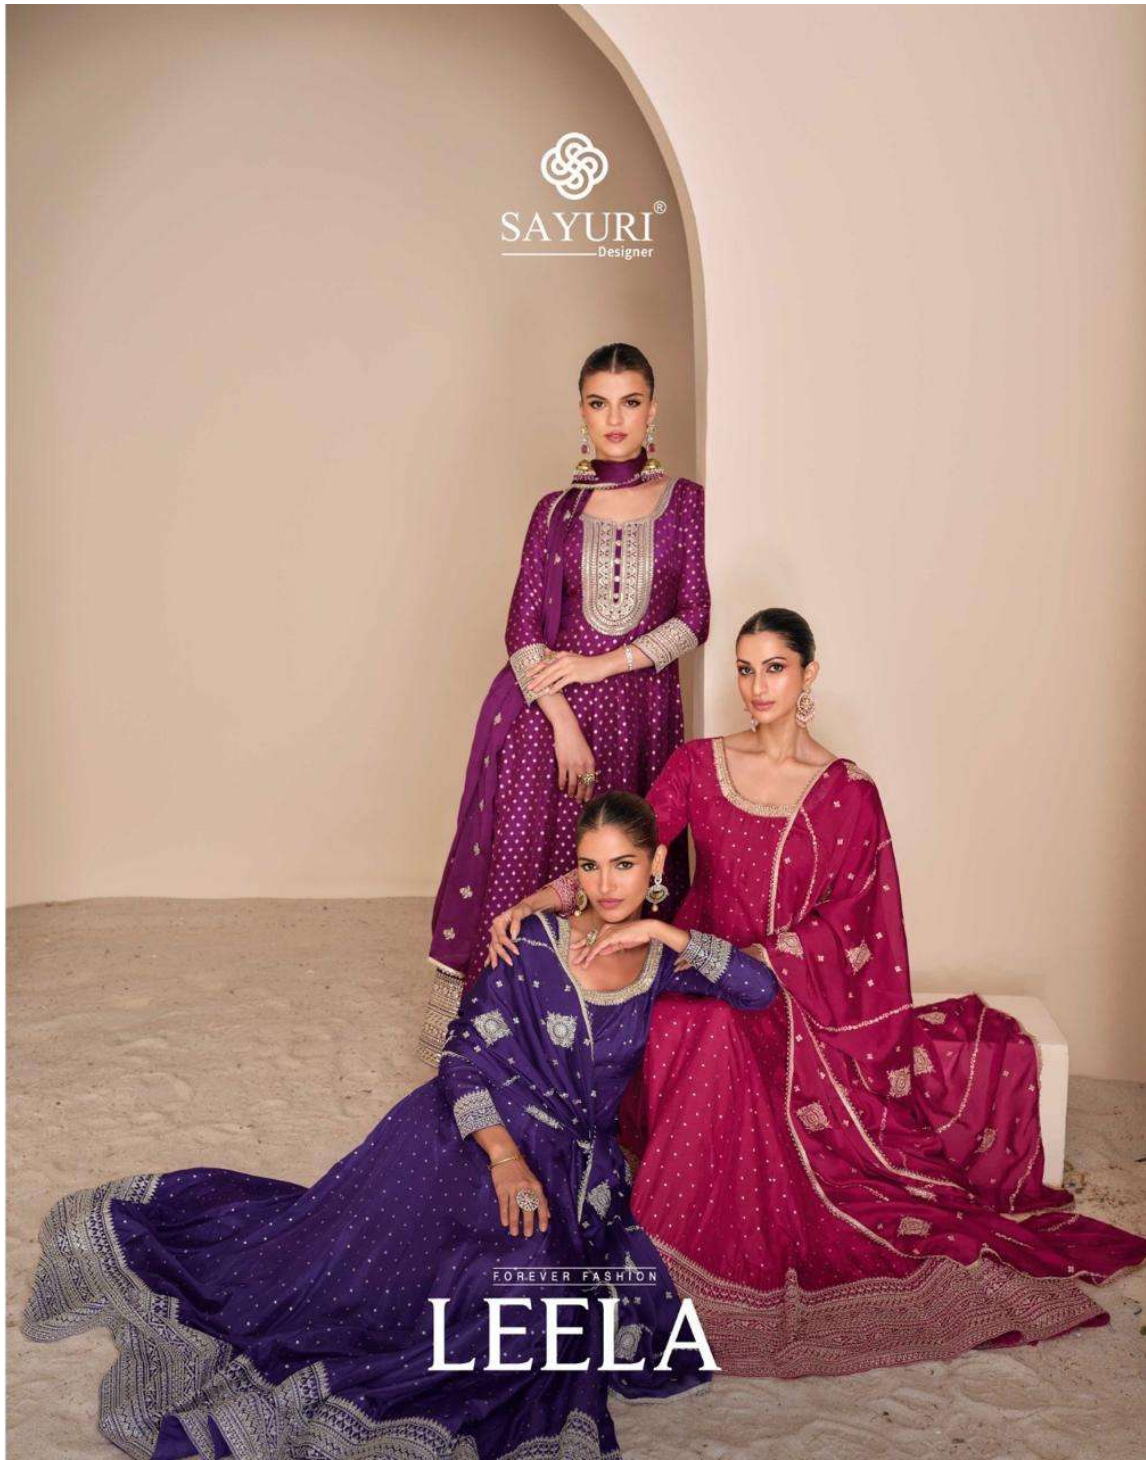

  
SAYURI®  
Designer

FOREVER FASHION

LEELA

SAYURI®  
Designer

SAYURI<sup>®</sup>  
Designer

Showcasing excellent work and craftsmanship.  
Each one of these pieces will make for a class-apart style in your wardrobe.

**5667**

SAYURI®  
Designer

Define your moods with distinctive silhouettes.

5666

5665

5666

5667

  
**SAYURI**<sup>®</sup>  
Designer  
FOREVER FASHION  
**LEELA**