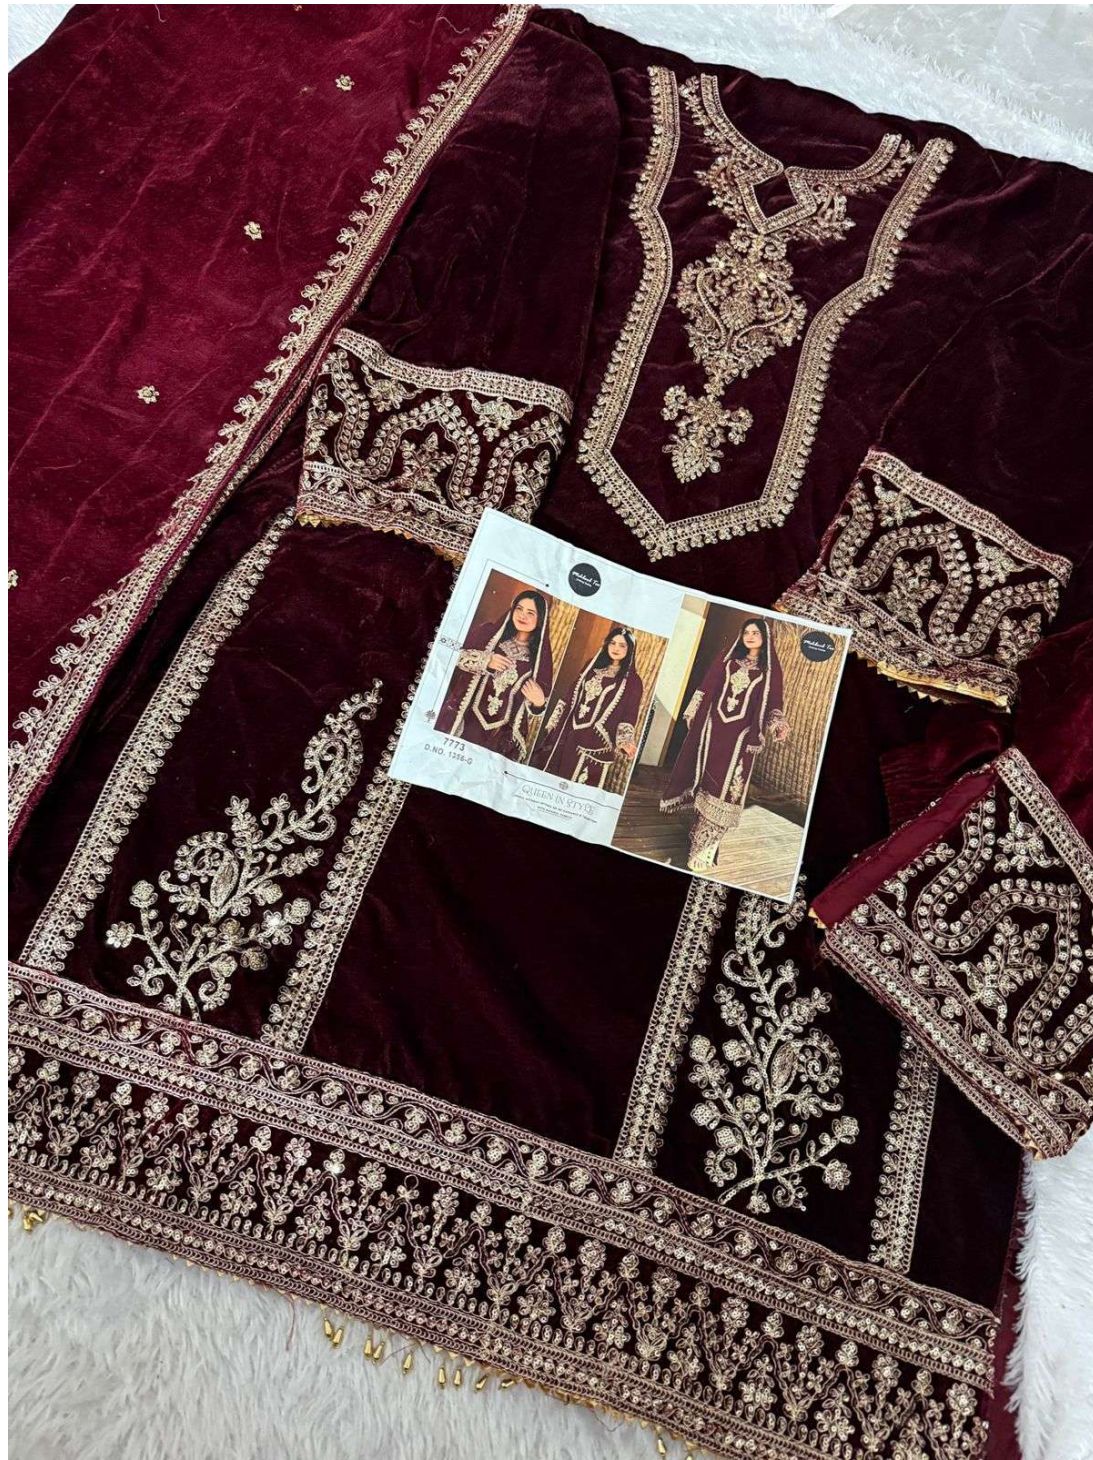

TOP - VALVAT 9000

BOTTOM - VALAVAT PLAZO STITCHED 9000

DUPATTA - VALVAT 9000

7773

D.NO. 1356-G

VALVET COLLECTION

QUEEN IN STYLE

SIMPLE WITHOUT LETTING SO OF ELEGANCE & TRADITION
WITH NATURAL FABRICS