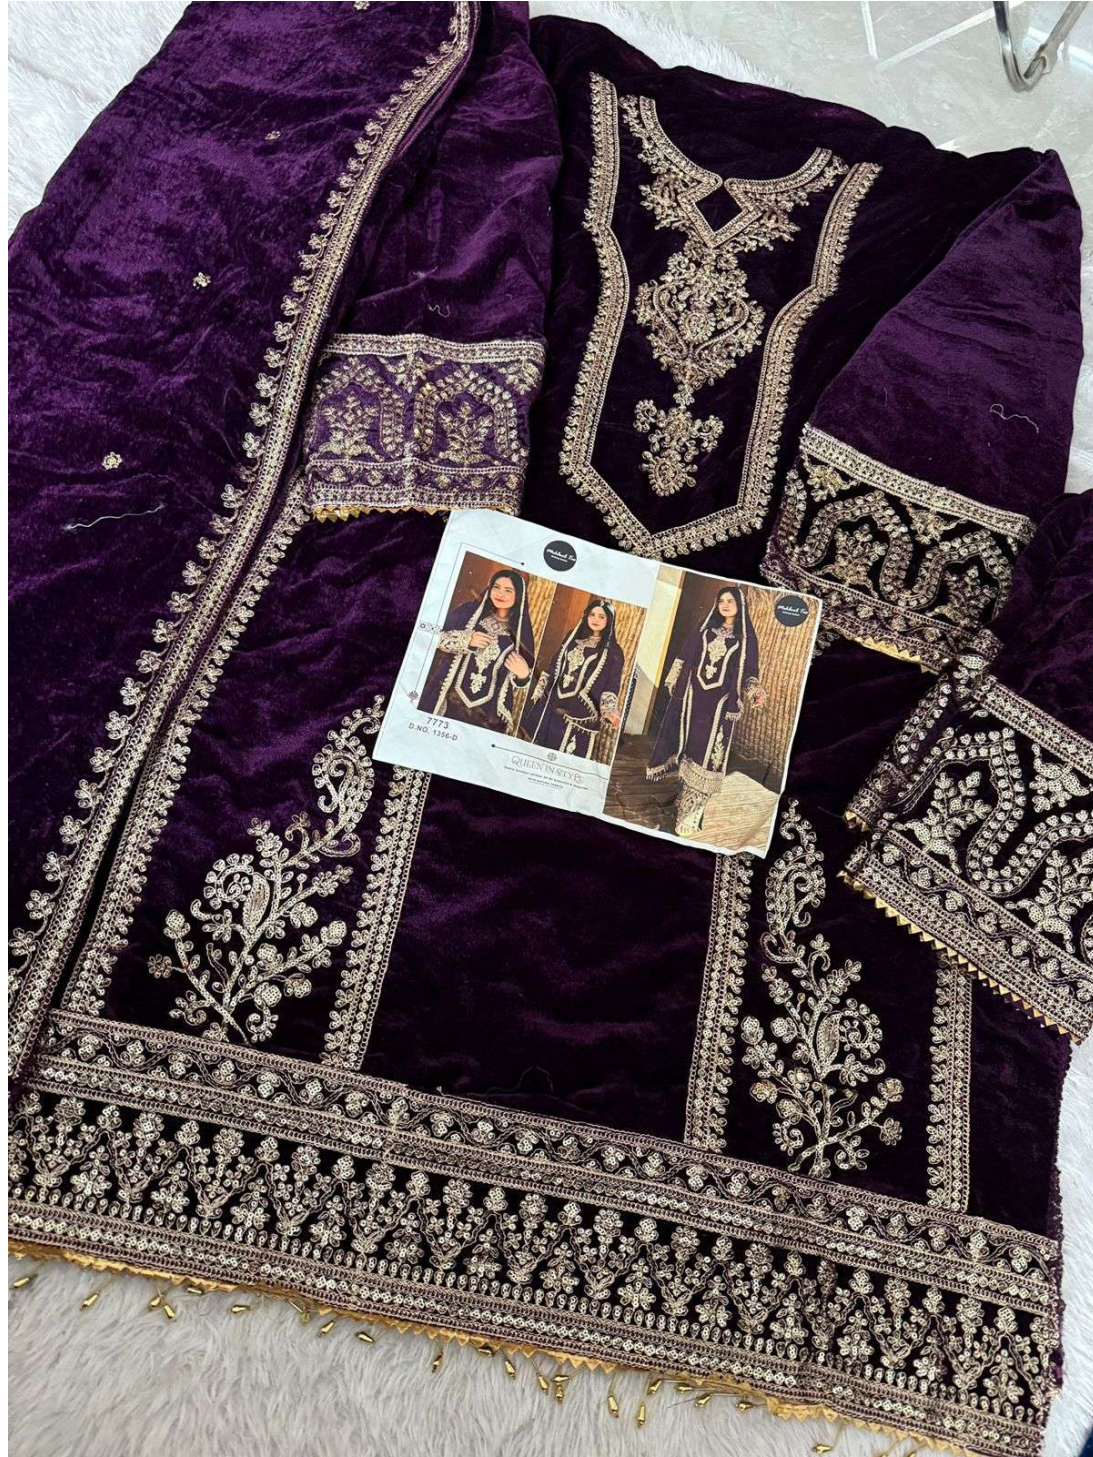

D.NO. 1356-D

VALVET COLLECTION

QUEEN IN STYLE

SIMPLE WITHOUT LETTING SO OF ELEGANCE & TRADITION
WITH NATURAL FABRICS

TOP - VALVAT 9000

BOTTOM - VALAVAT PLAZO STITCHED 9000

DUPATTA - VALVAT 9000

7773