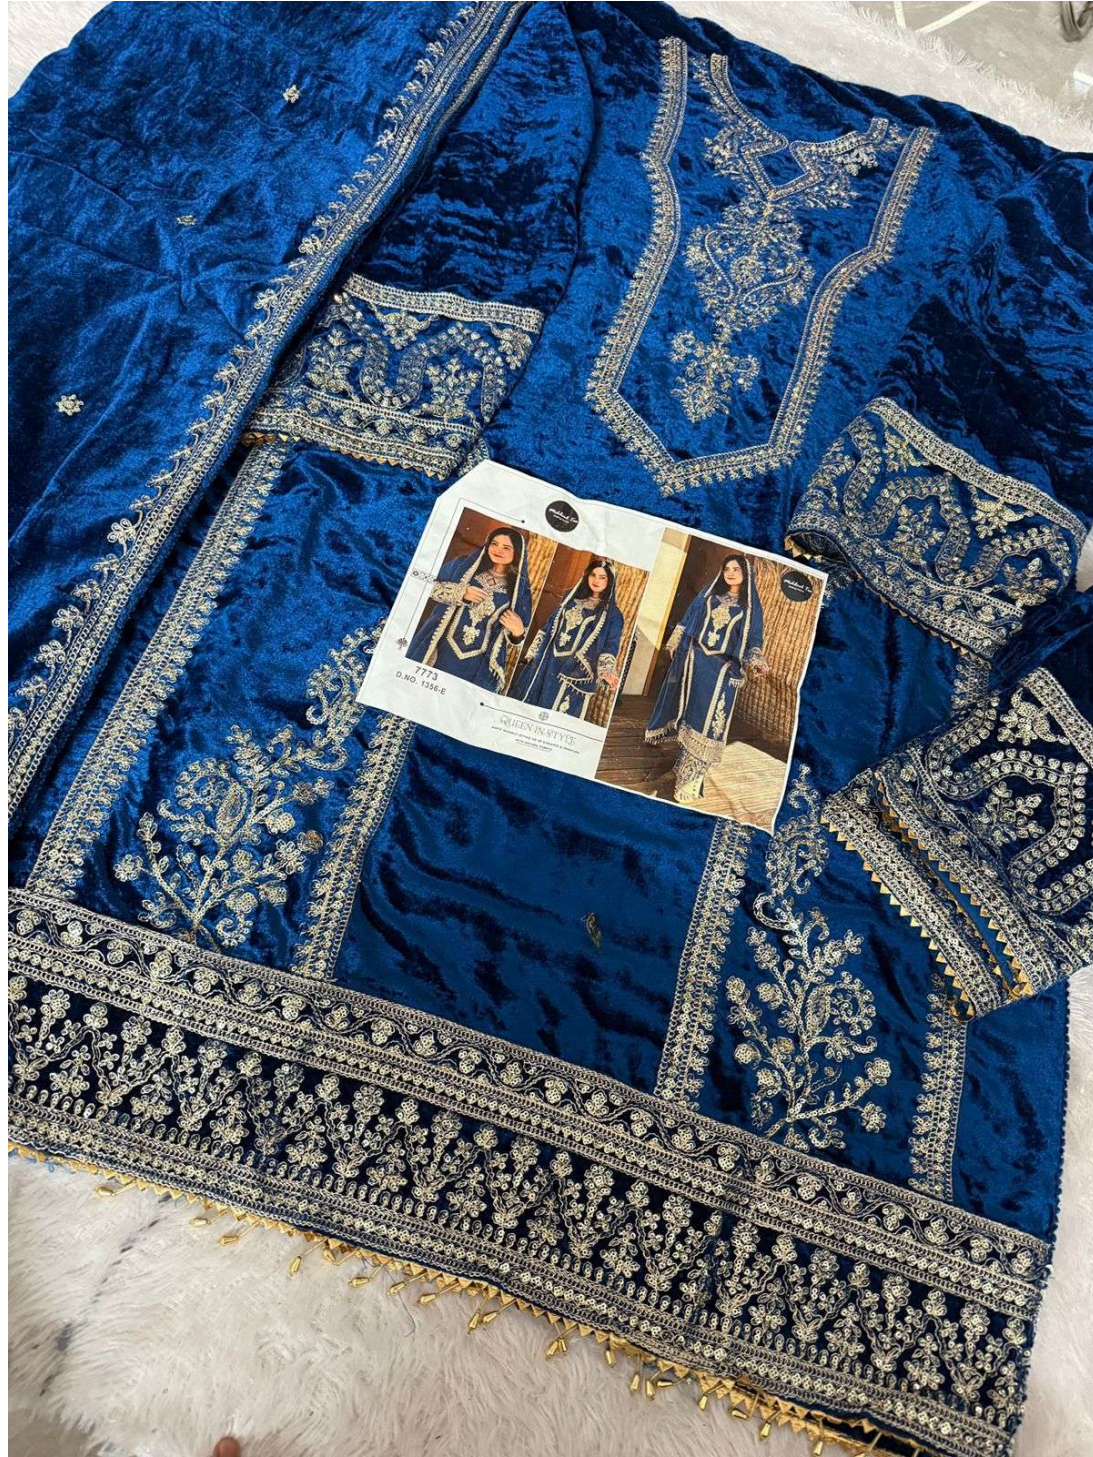

7773
D.NO. 1386.E
QUEEN IN STYLE
www.queeninstyle.com