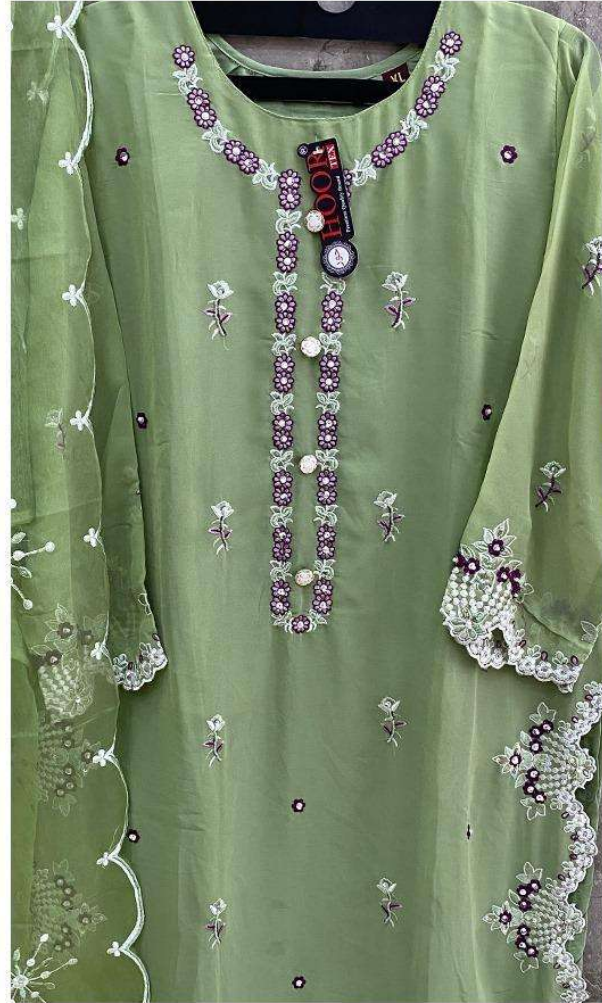

HF-65 B

HOOR TEX

CARE INSTRUCTIONS

DRY CLEAN RECOMMENDED
DO NOT USE ANY TYPE OF BLEACH OR STAIN REMOVING CHEMICALS
DO NOT OVER EXPOSE DAMP FABRIC TO STRONG SUNLIGHT
IRON AT MODERATE TEMPERATURE