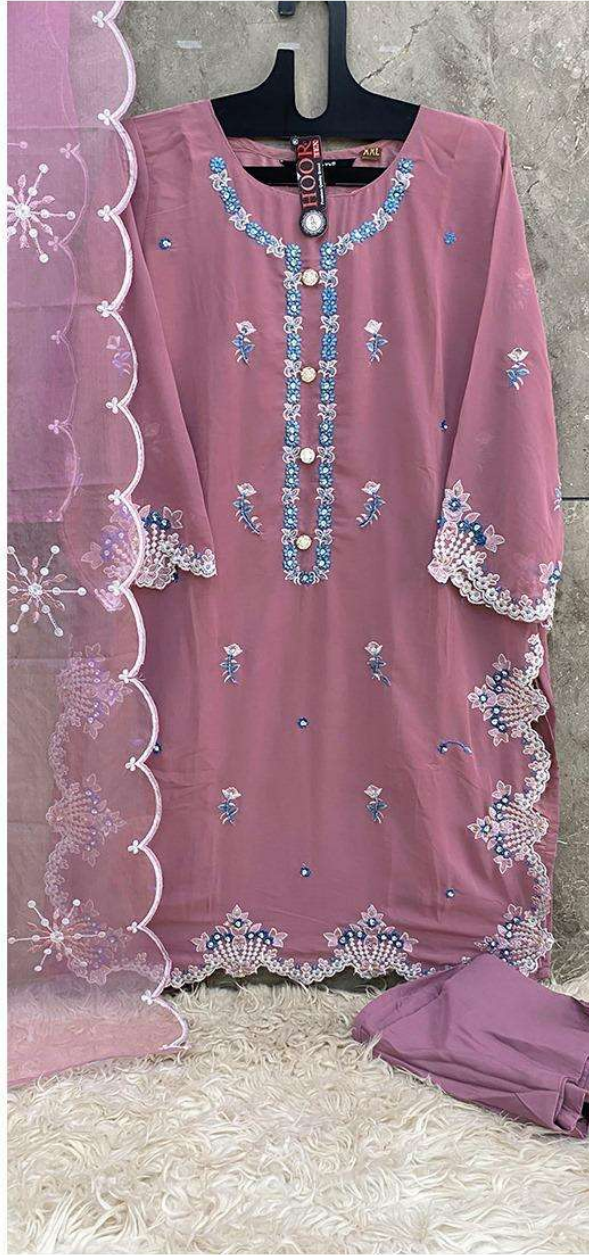

HF-65 A

HOOR TEX

CARE INSTRUCTIONS

DRY CLEAN RECOMMENDED
DO NOT USE ANY TYPE OF BLEACH OR STAIN REMOVING CHEMICALS
DO NOT OVER EXPOSE DAMP FABRIC TO STRONG SUNLIGHT
IRON AT MODERATE TEMPERATURE

HF-65 C

HOOR TEX