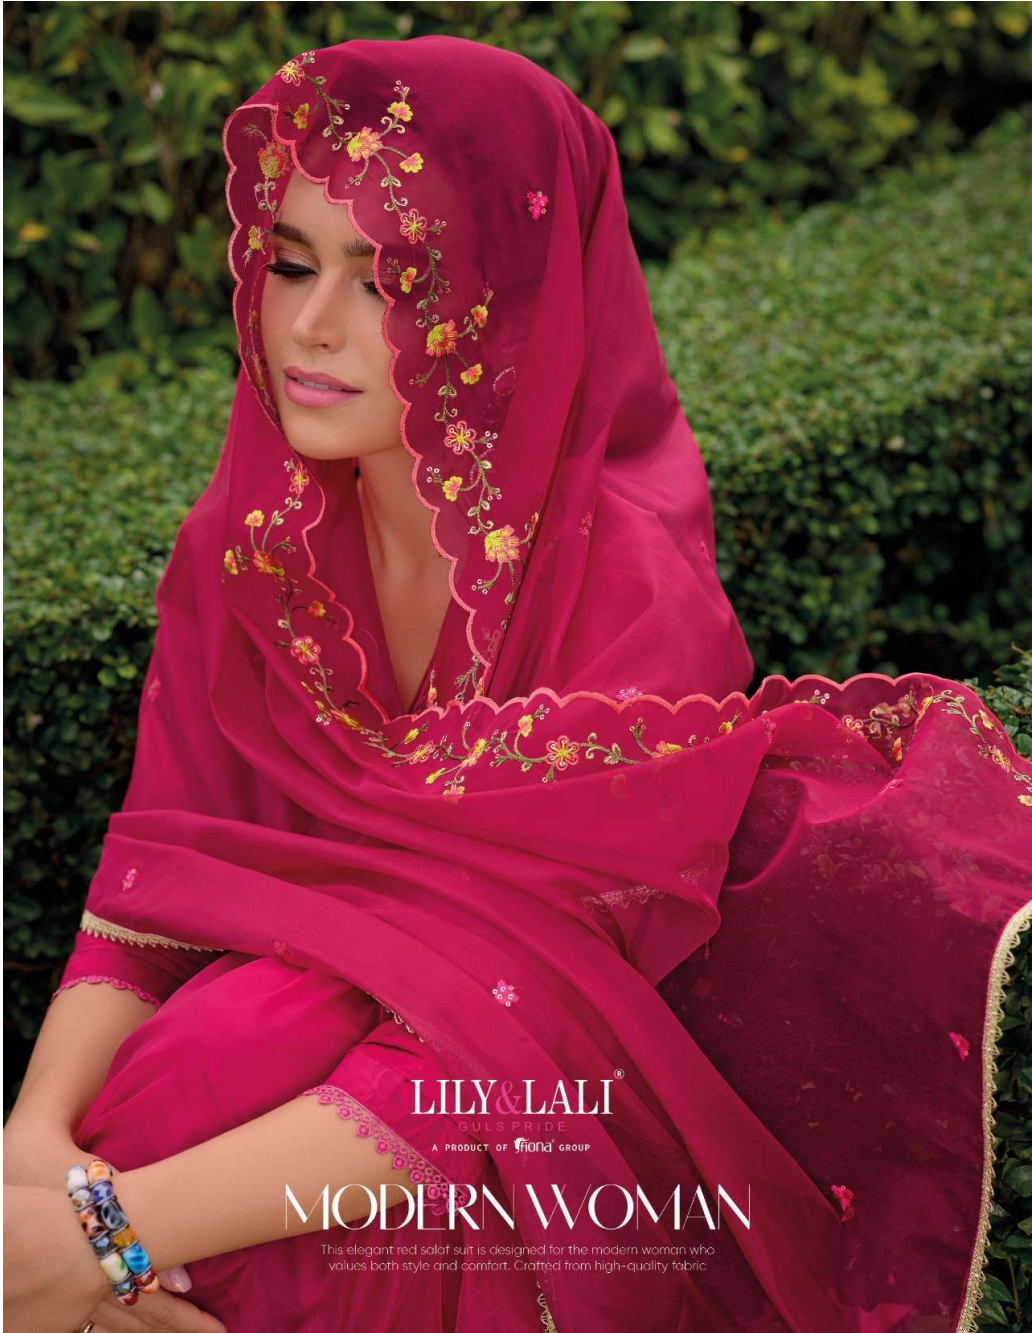

LILY&LALI®
GULSPRIDE
A PRODUCT OF fiona GROUP

MODERN WOMAN

This elegant red salaf suit is designed for the modern woman who values both style and comfort. Crafted from high-quality fabric.

LILY & LALI[®]
GULS PRIDE
A PRODUCT OF **frand** GROUP

MODERN WOMAN

This elegant red salaf suit is designed for the modern woman who values both style and comfort. Crafted from high-quality fabric.

PERFECT CHOICE

This exquisite blue embroidered cotton salwar suit combines elegance and comfort, making it a perfect choice for both casual and festive occasions.