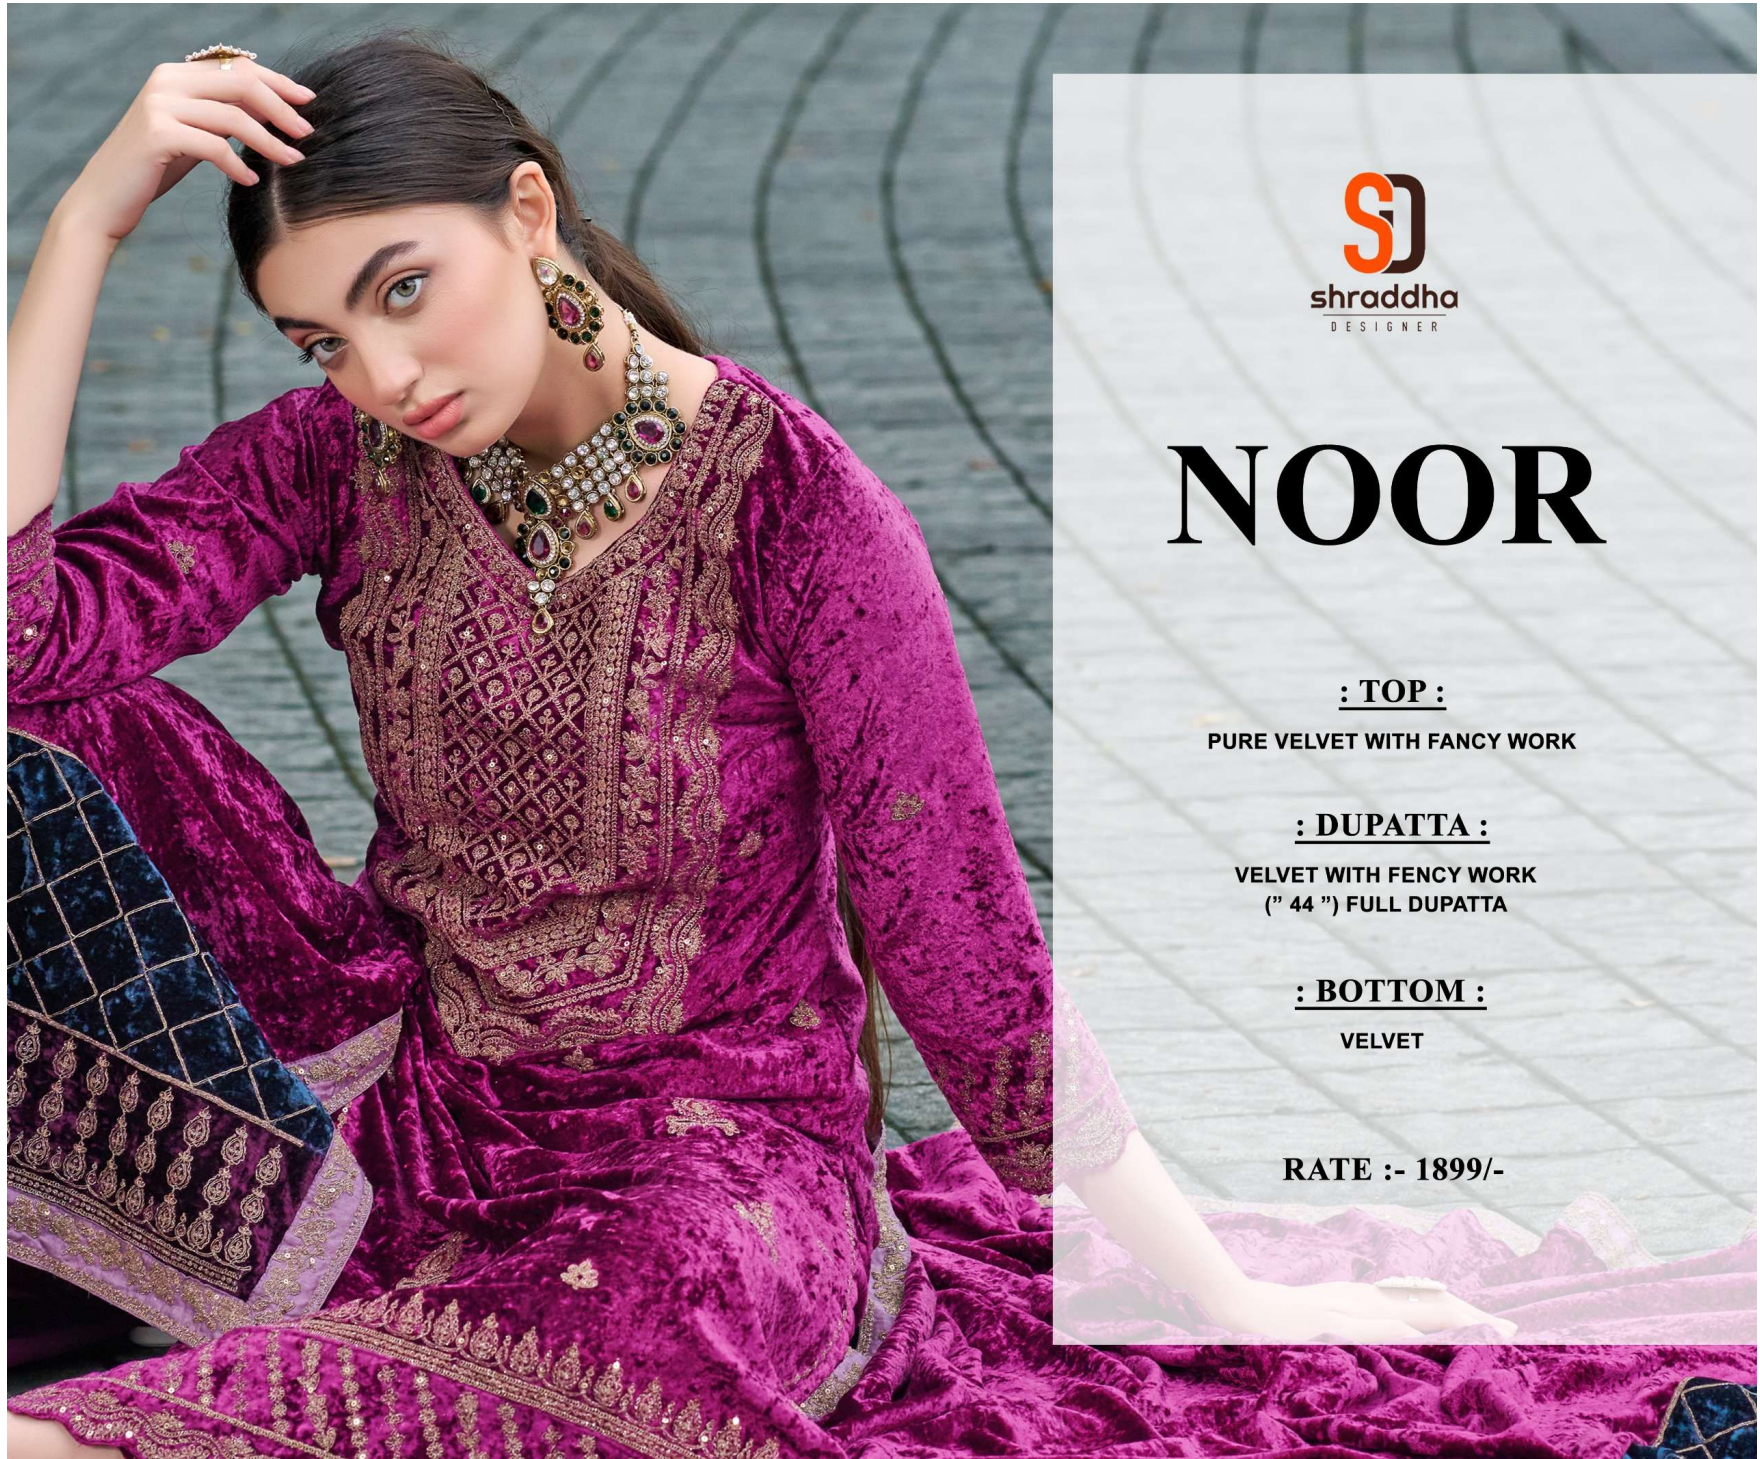

shradha
DESIGNER

NOOR

1001

1002

1003

1004

NOOR

: TOP :

PURE VELVET WITH FANCY WORK

: DUPATTA :

VELVET WITH FANCY WORK
(" 44 ") FULL DUPATTA

: BOTTOM :

VELVET

RATE :- 1899/-

Beautiful BASHUL

Elegance EMERGENCE D. NO.1004