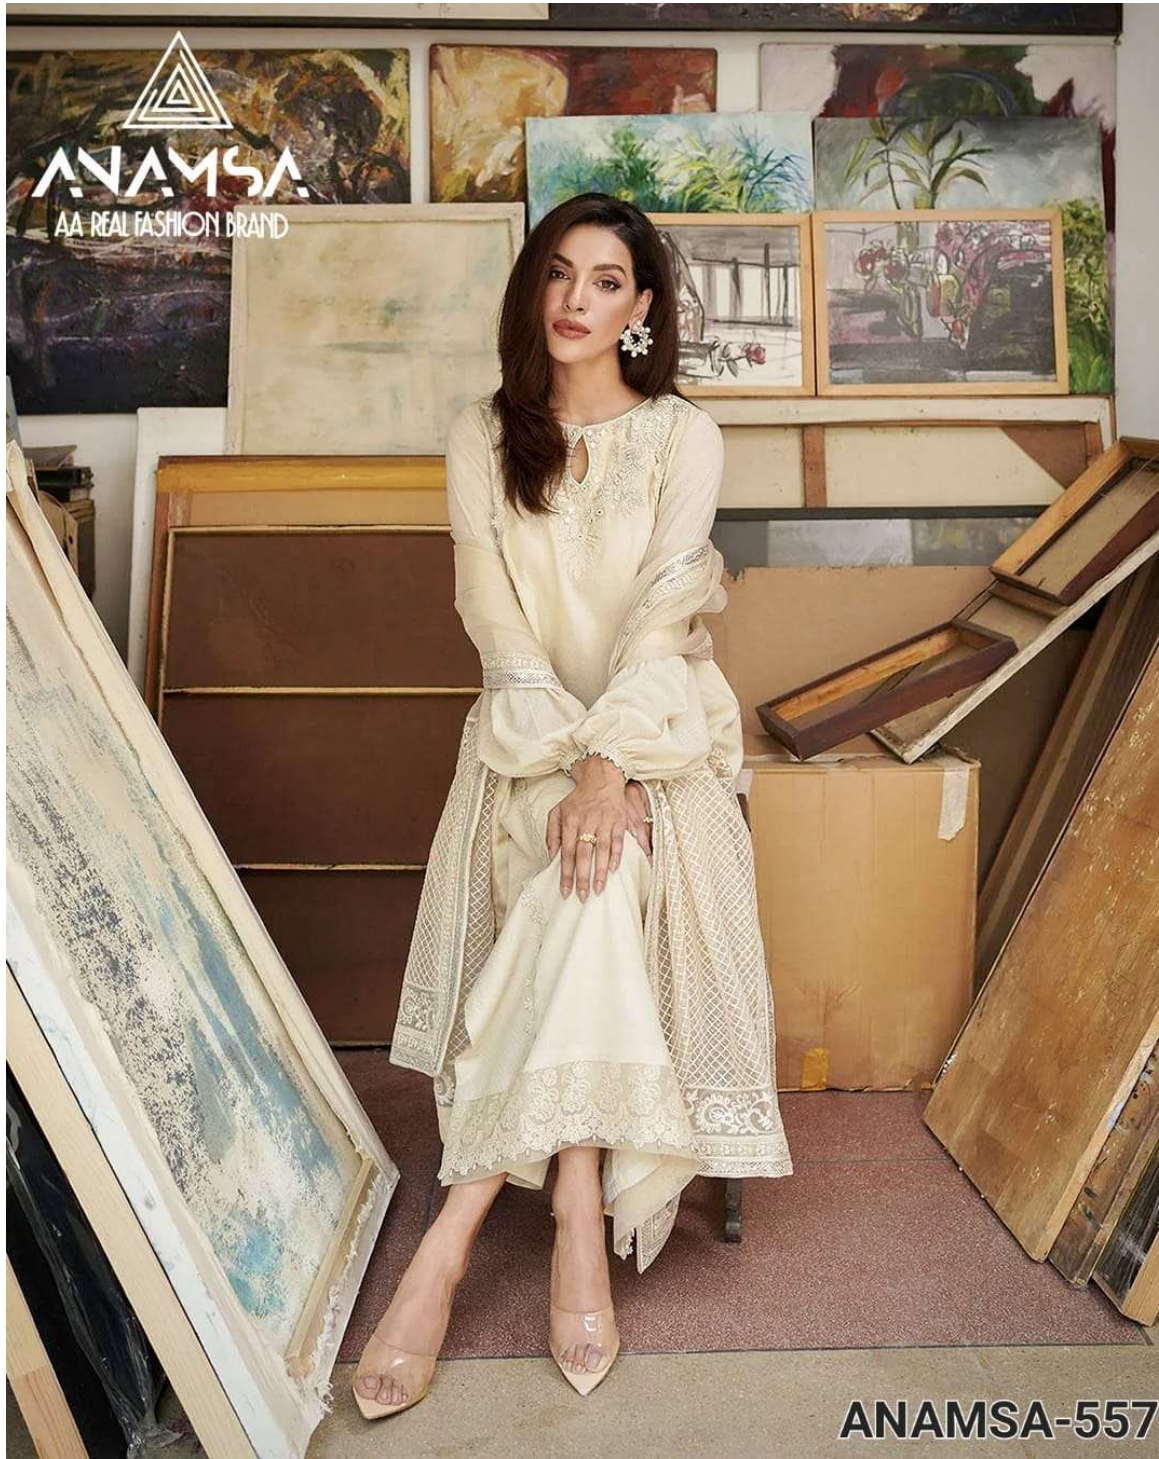

ANAMSA-557

ANAMSA
AA REAL FASHION BRAND

ANAMSA-557

ANAMSA
AA REAL FASHION BRAND

ANAMSA-557

ANAMSA
AA REAL FASHION BRAND

ANAMSA-557

ANAMSA
AA REAL FASHION BRAND

ANAMSA-557

READY MADE COLLECTION

TOP- PURE HEAVY RAYON WITH HEAVY EMBROIDERY AND SEQUENCE WORK WITH MOTI WORK

BOTTOM- HEAVY RAYON

DUPATTA- PURE GEORGETTE FANCY DUPATTA WITH HEAVY EMBROIDERY

INNER-MICRO

TOP FULLY STITCHED FREE SIZE FOR L(40)/XL(42)/XXL(44)

BOTTOM FULLY STITCHED FREE SIZE FOR L(40)/XL(42)/XXL(44)

D.No:-557

7773