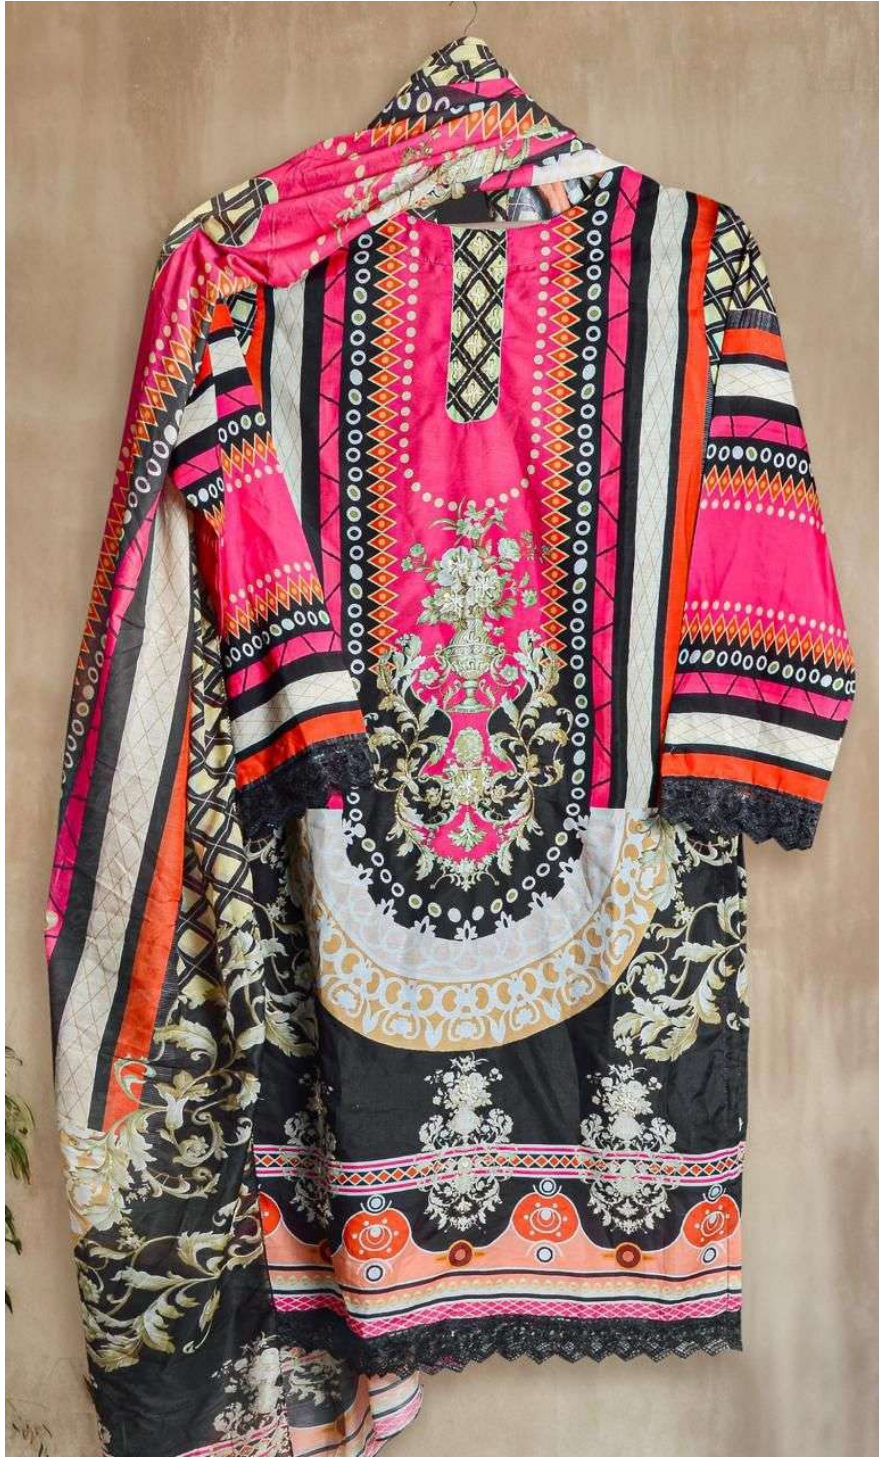

KROSS^{TM}
KULTURE

KK-3004

TOP:- MUSLIN COTTON WITH
DIGITAL FLOWER PRINT & KHATLI WORK
DUPATTA:- MUSLIN COTTON WITH
DIGITAL FLOWER PRINT
BOTTOM:- REYON