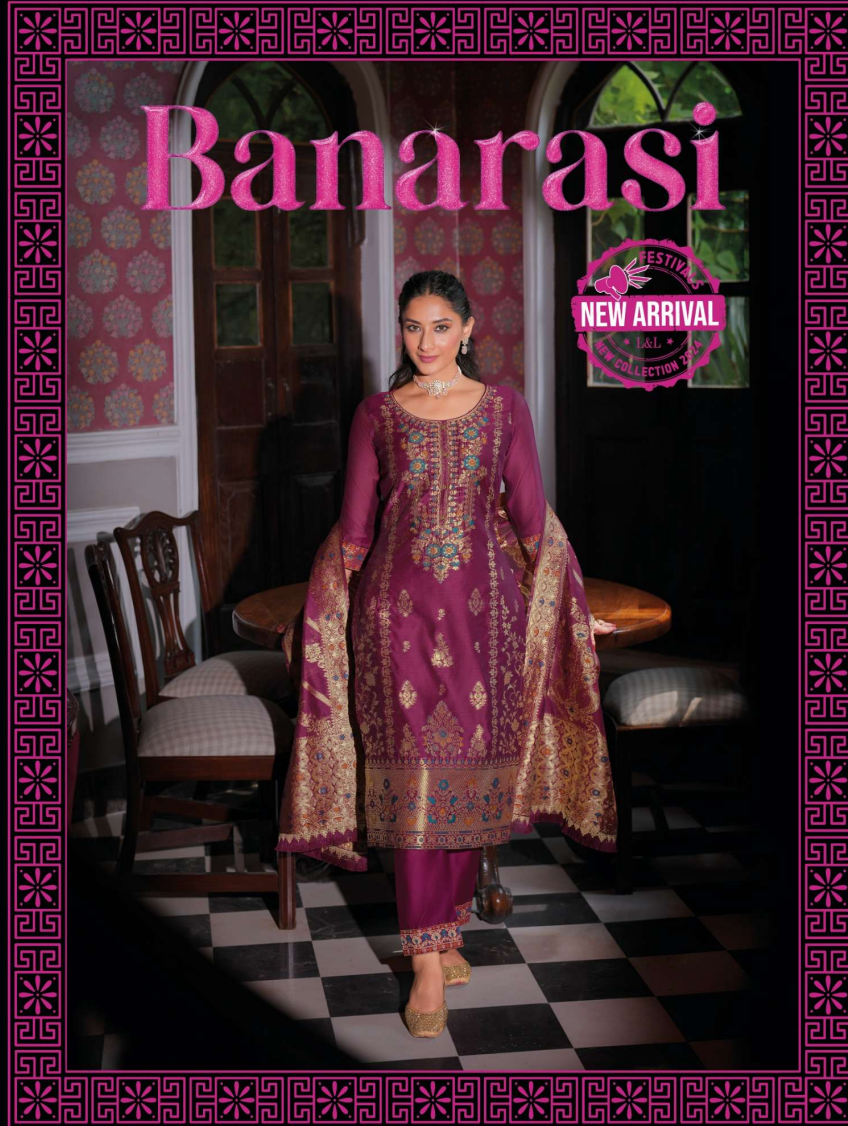

LILY&LALI®
GULSPRIDE
A PRODUCT OF *fiona* GROUP

Banarasi

FESTIVAL
NEW ARRIVAL
L&L
NEW COLLECTION 2018

LILY & LALI[®]
GULSPRIDE
A PRODUCT OF FIONA GROUP

GRACE THE OCCASION

Let the celebrations come to a standstill when you stride in.
Because you're in the limelight, you're the star.