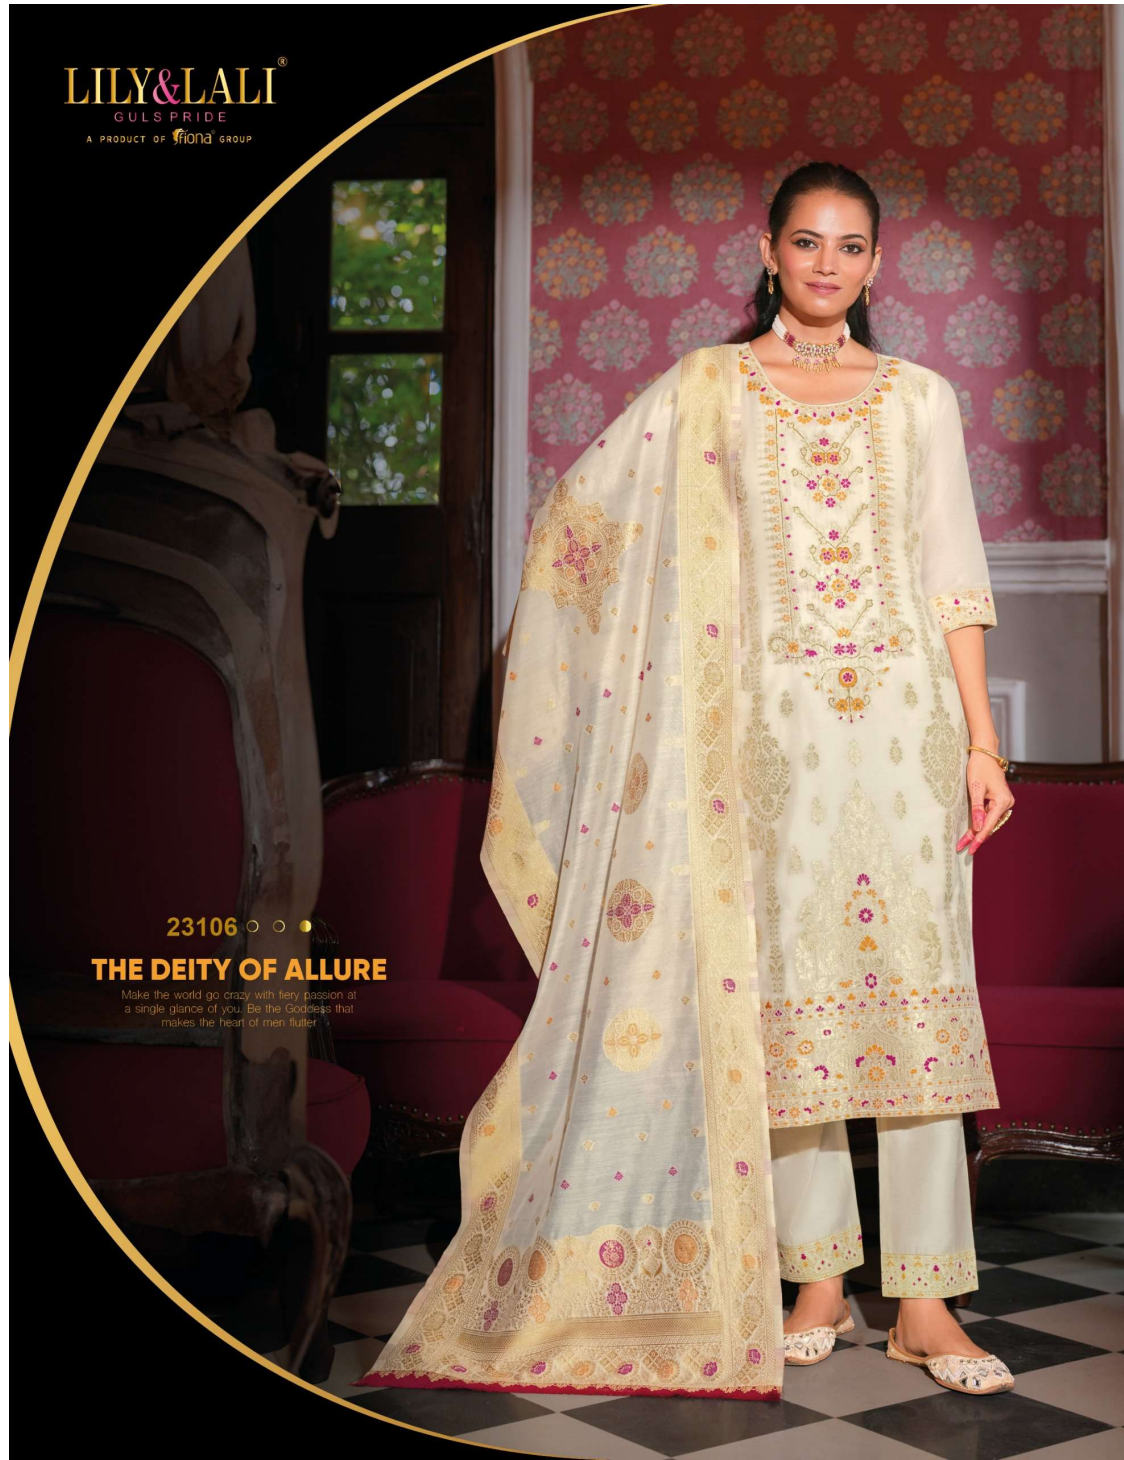

LILY&LALI®
GULS PRIDE
A PRODUCT OF ifrona GROUP

23106 ○ ○ ●
THE DEITY OF ALLURE