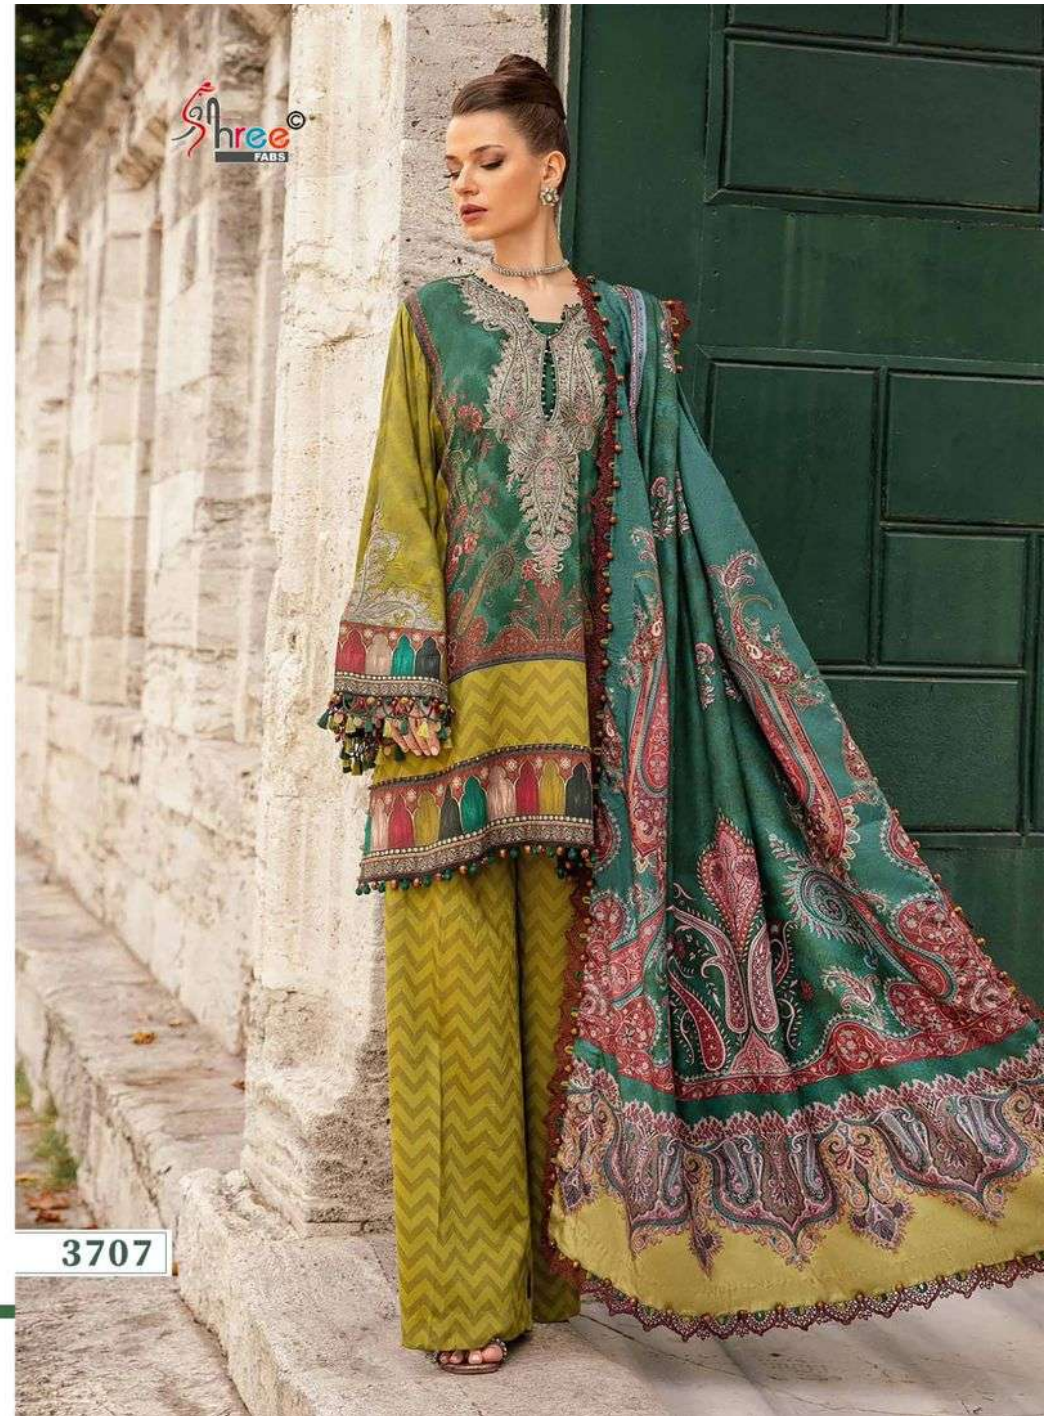

**MARIYA B.**  
PREMIUM *Silk* COLLECTION  
VOL-1

**MARIYA B.**  
PREMIUM *Silk* COLLECTION  
VOL-1

**MARIYA B.**  
PREMIUM *Silk* COLLECTION  
VOL-1

3705

**MARIYA B.**  
PREMIUM *Silk* COLLECTION  
VOL-1

**MARIYA B.**  
PREMIUM *Silk* COLLECTION  
VOL-1

3708

**MARIYA B.**  
PREMIUM *Silk* COLLECTION  
VOL-1

3707

**MARIYA B.**  
PREMIUM *Silk* COLLECTION  
VOL-1

3709

3704

3705

3708

3709

3706

3707

Shree  
FABS

MARIYA B.  
PREMIUM *Silk* COLLECTION  
VOL-1

**Hellow to everyone**

**present new looking and stylish printed designs**

**MARIYA B.**  
**PREMIUM *Silk* COLLECTION**  
**VOL-1**

| D.NO. | TOP                            | BOTTOM                  | DUPATTA    | RATE   |
|-------|--------------------------------|-------------------------|------------|--------|
| 3704  | JAPAN SATIN WITH DIGITAL PRINT | DULL SANTOON            | TABBY SILK | 810.00 |
| 3705  | JAPAN SATIN WITH DIGITAL PRINT | DULL SANTOON WITH PRINT | TABBY SILK | 810.00 |
| 3706  | JAPAN SATIN WITH DIGITAL PRINT | DULL SANTOON            | TABBY SILK | 930.00 |
| 3707  | JAPAN SATIN WITH DIGITAL PRINT | DULL SANTOON WITH PRINT | TABBY SILK | 810.00 |
| 3708  | JAPAN SATIN WITH DIGITAL PRINT | DULL SANTOON            | TABBY SILK | 810.00 |
| 3709  | JAPAN SATIN WITH DIGITAL PRINT | DULL SANTOON            | TABBY SILK | 930.00 |