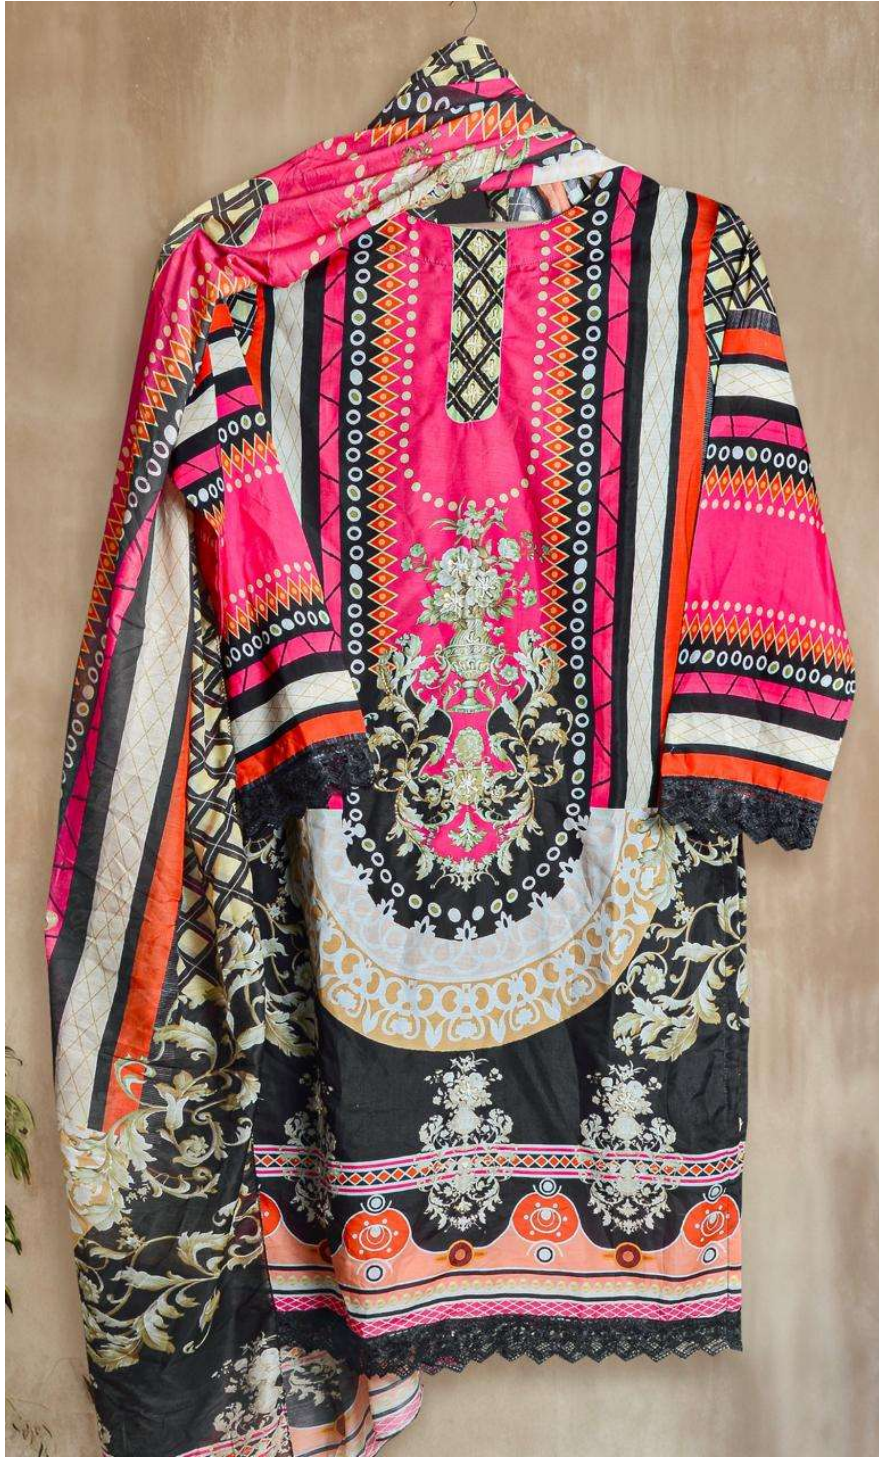

KROSS^{TM}
KULTURE

KK-3004

TOP:- MUSLIN COTTON WITH
DIGITAL FLOWER PRINT & KHATLI WORK
DUPATTA:- MUSLIN COTTON WITH
DIGITAL FLOWER PRINT
BOTTOM:- REYON