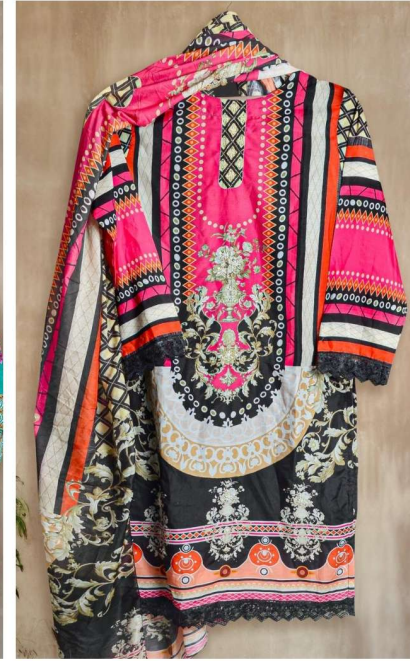

KK-3001

TOP:- MUSLIN COTTON WITH
DIGITAL FLOWER PRINT & KHATLI WORK
DUPATTA:- MUSLIN COTTON WITH
DIGITAL FLOWER PRINT
BOTTOM:- REYON