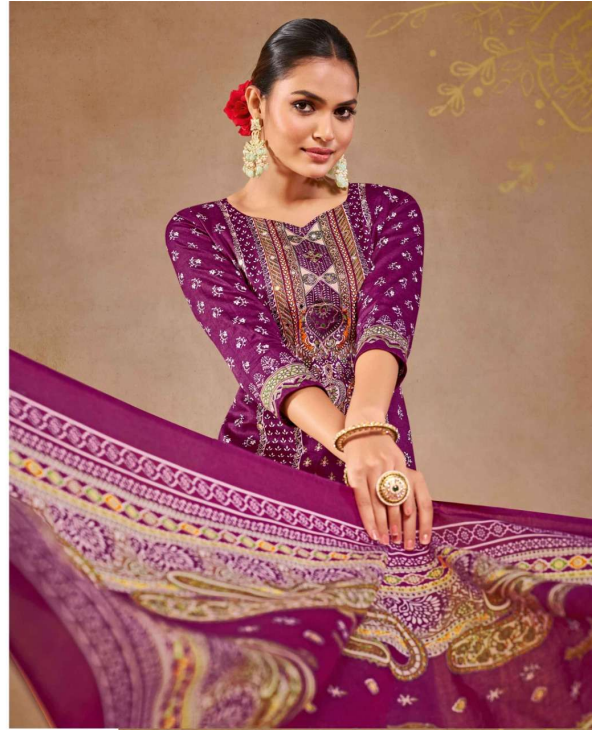

WINE CLARENCE 24

Zulfat®
Designer Suits

Fashion
CELEBRATING

WINE CLARENCE 25

Zulfat®
Designer Suits

582-001

Bring fresh