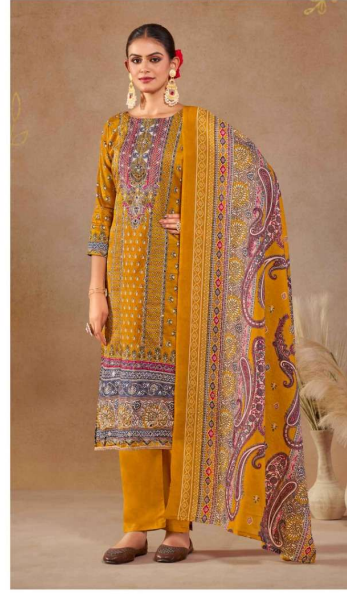

Exotic floral

582-004

582-004