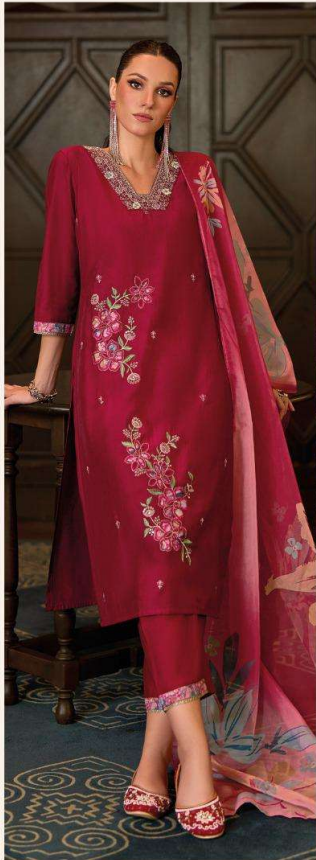

ELEVATE YOUR STYLE
ELEVATE YOUR LIFE.

 LADY
LEELA

Shahida

Shahida

FABRIC DETAILS

TOP

EMBROIDARY, HANDWORK & DESIGNER CUTWORK PATTERN
ON VISCOSE SILK FABRIC KURTI WITH INNER PRINT

BOTTOM

PURE VISCOSE FABRIC PANT WITH POCKET

DUPATTA

EXCLUSIVE PRINTS ON ORGANZA FABRIC WITH TASSELS

SIZES - M, L, XL, XXL, 3XL

NOTE

- * POCKET INSIDE EVERY BOTTOM
- * INNER INSIDE EVERY TOP
- * STICKER PHOTO INSIDE EVERY CATALOGUE

1411

1412

1413

1414

1415

1416

Shahida

1415