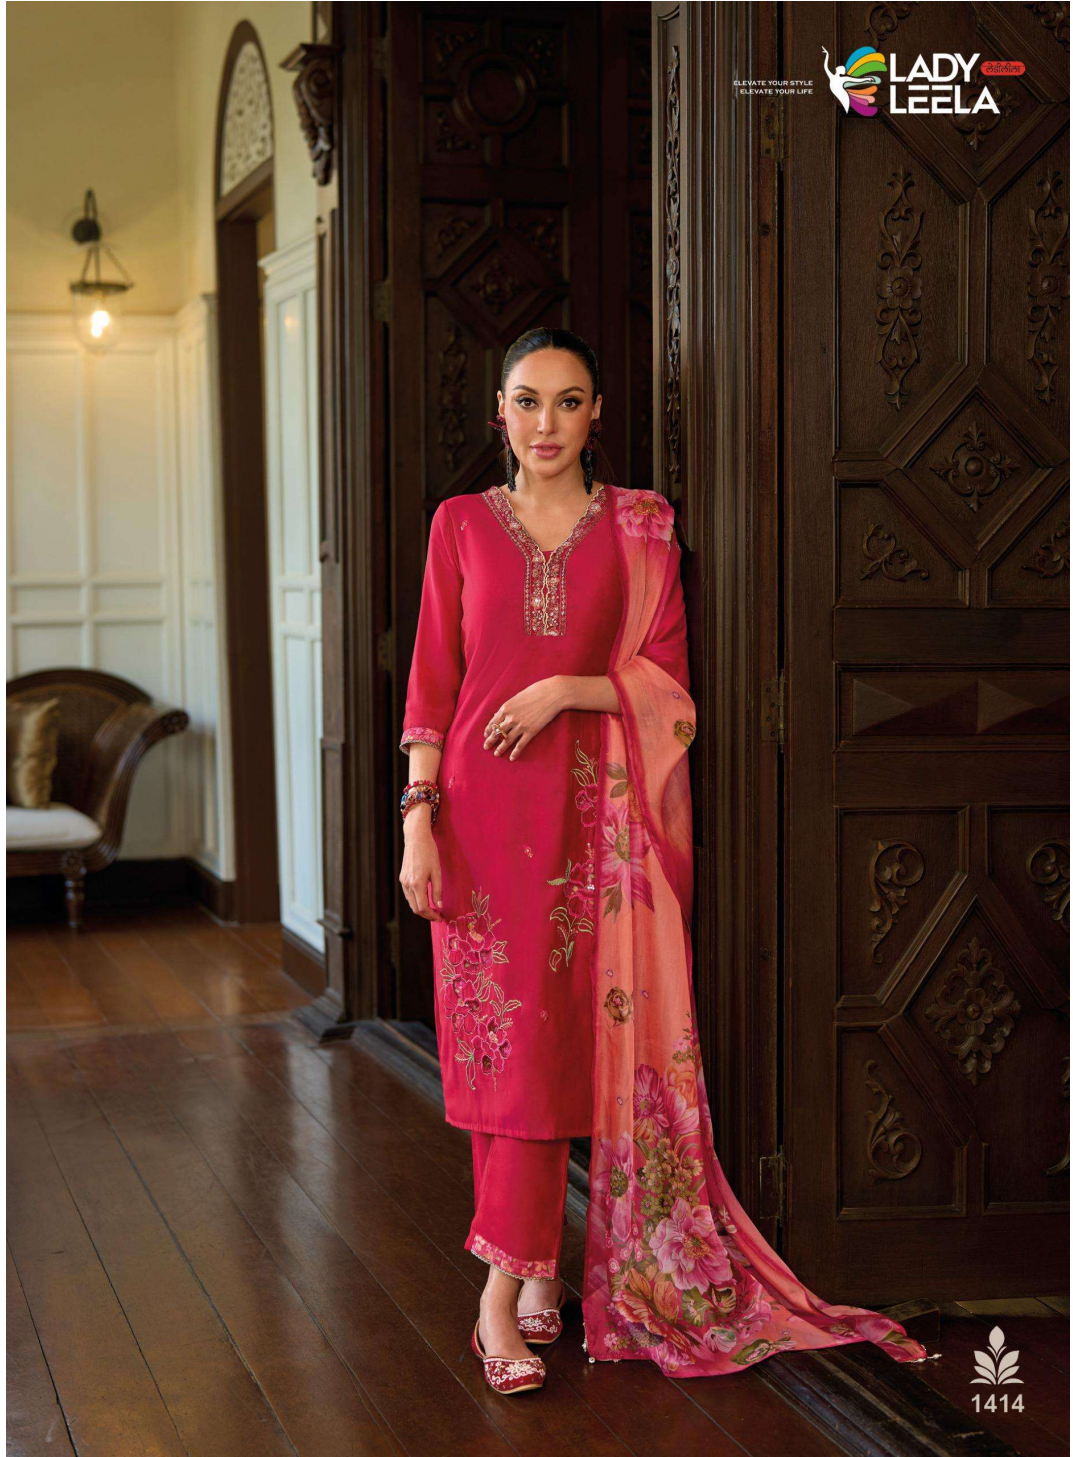

ELEVATE YOUR STYLE
ELEVATE YOUR LIFE.

 LADY
LEELA

Shahida

Shahida

FABRIC DETAILS

TOP

EMBROIDARY, HANDWORK & DESIGNER CUTWORK PATTERN
ON VISCOSE SILK FABRIC KURTI WITH INNER PRINT

BOTTOM

PURE VISCOSE FABRIC PANT WITH POCKET

DUPATTA

EXCLUSIVE PRINTS ON ORGANZA FABRIC WITH TASSELS

SIZES - M, L, XL, XXL, 3XL

NOTE

- * POCKET INSIDE EVERY BOTTOM
- * INNER INSIDE EVERY TOP
- * STICKER PHOTO INSIDE EVERY CATALOGUE

1411

1412

1413

1414

1415

1416

Shahida

1415