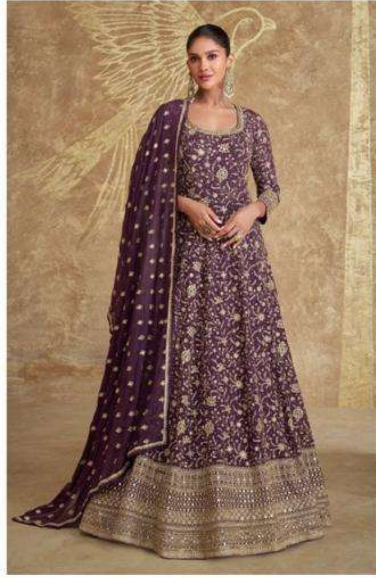

SAYURI[®]
Designer

ROYAL

DEFINING STYLE WITH EVERY STITCH.

5650

5651

5652

SAYURI[®]
Designer

ROYAL
"REDEFINING STYLE WITH EVERY STITCH."