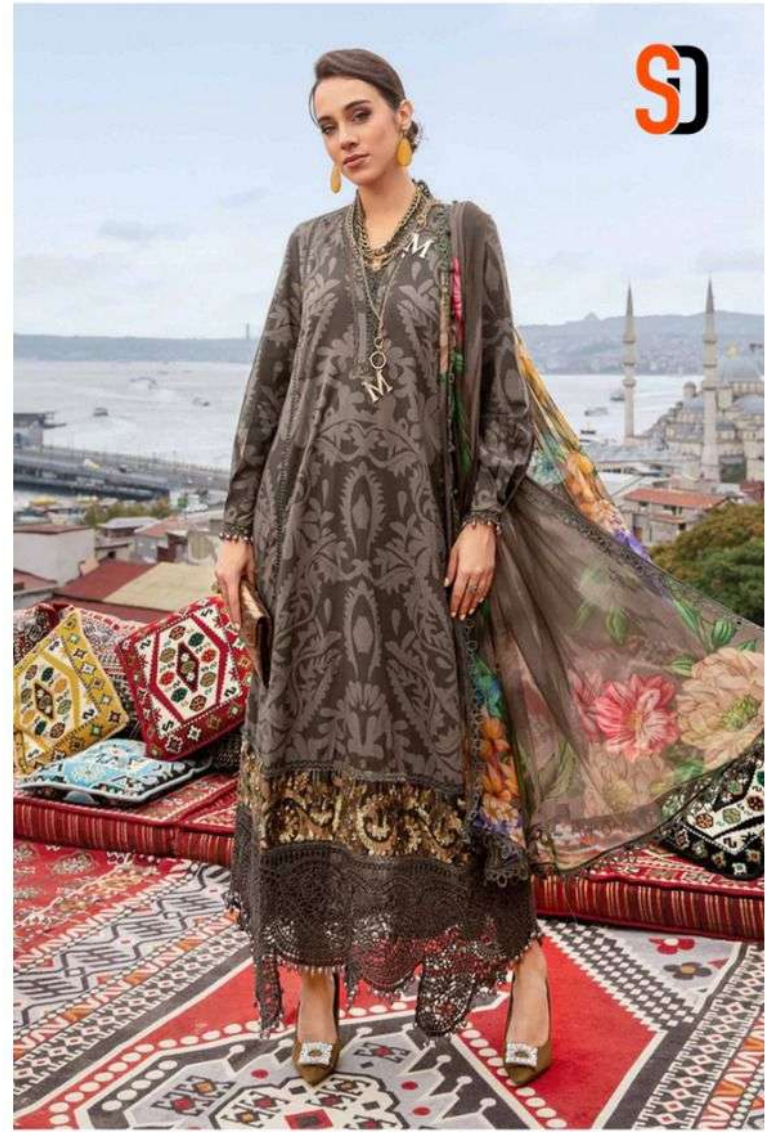

16002 A

16002 B

16002 A

16002 B

shraddha
DESIGNER

shradha
DESIGNER

90% SILK
10% NET
ITEM NO. 1
M PRINT L16
SILVER 0808

M PRINT-16