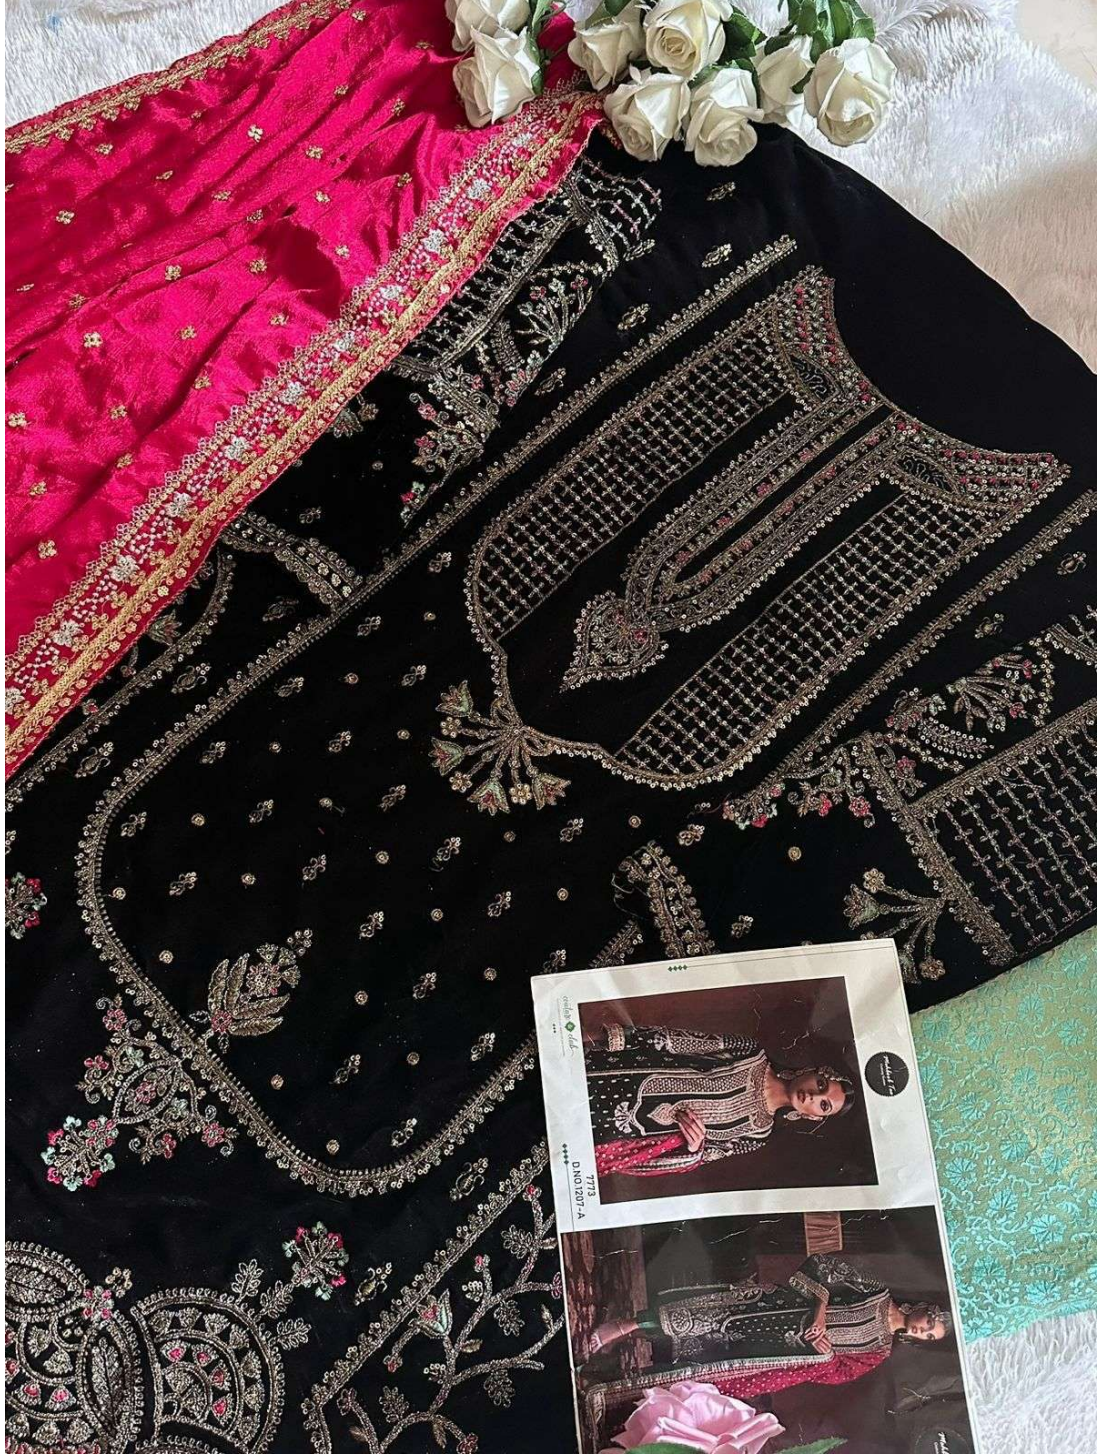

Mehboob Tex
Textiles

D NO 707-D

Mehboob Tex
Clothing Textiles

Mehboob Tex
Clothing Textiles

couture & club
Style is a reflection of your attitude and your personality.

7773
D.NO.1207-A

couture & club
Style is a reflection of your attitude and your personality.