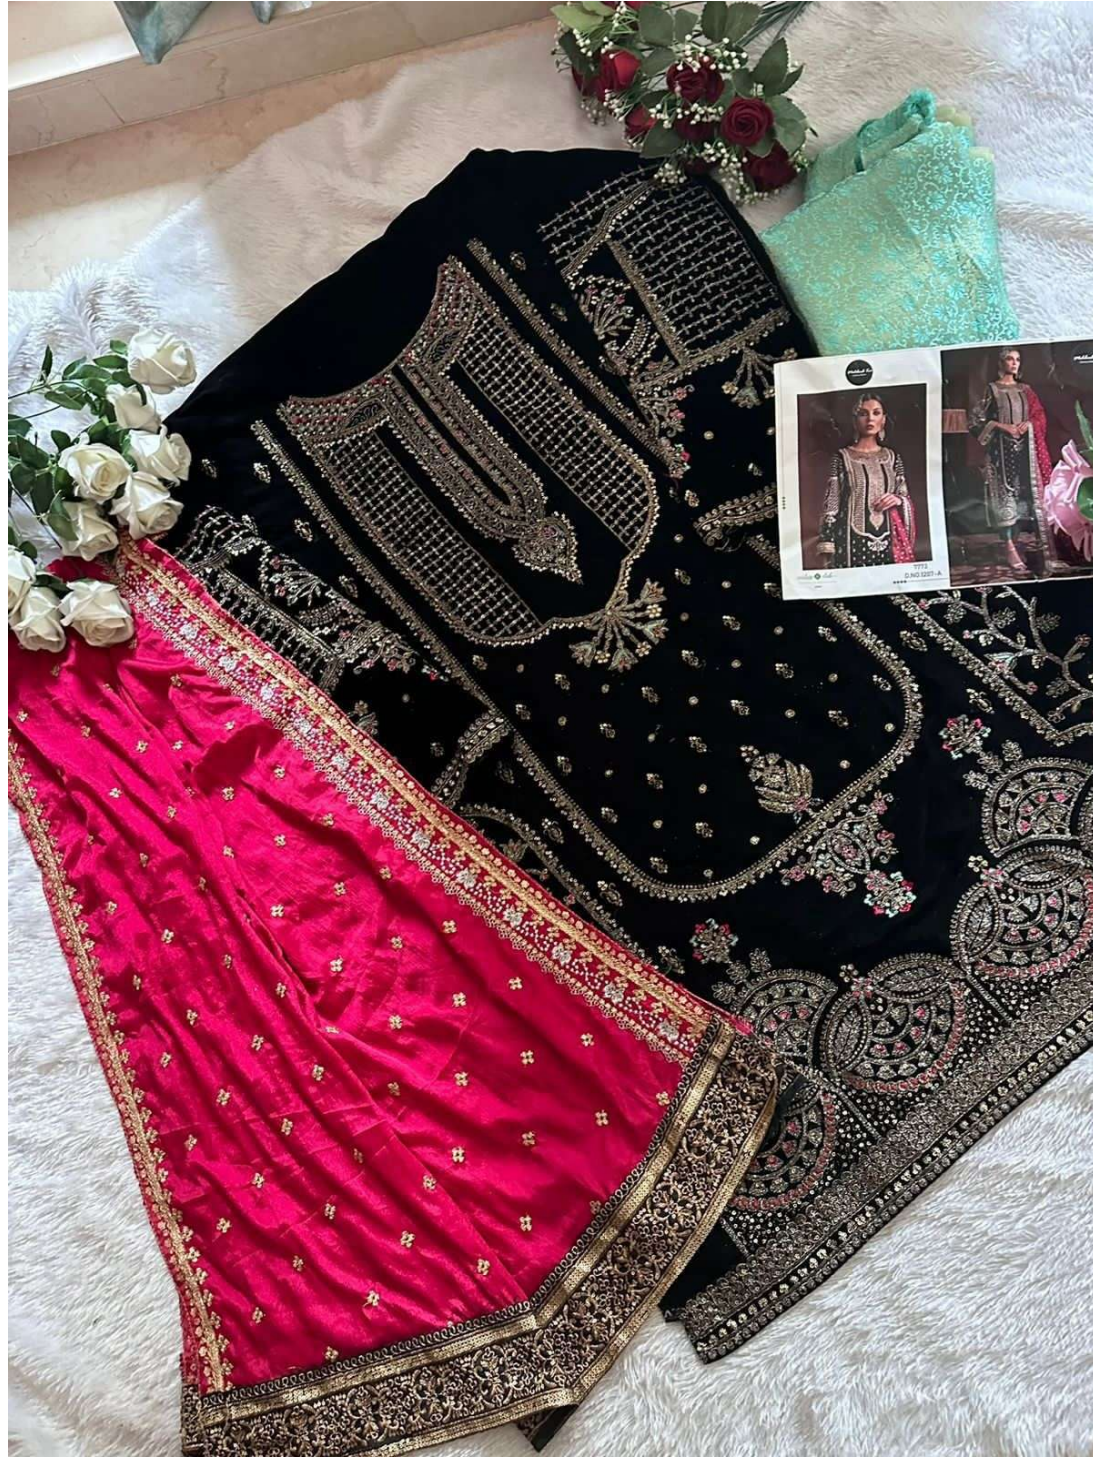

Mehboob Tex
Textiles

D NO 707-D

Mehboob Tex
Clothing Textiles

Mehboob Tex
Clothing Textiles

couture & club
Style is a reflection of your attitude and your personality.

7773
D.NO.1207-A

couture & club
Style is a reflection of your attitude and your personality.