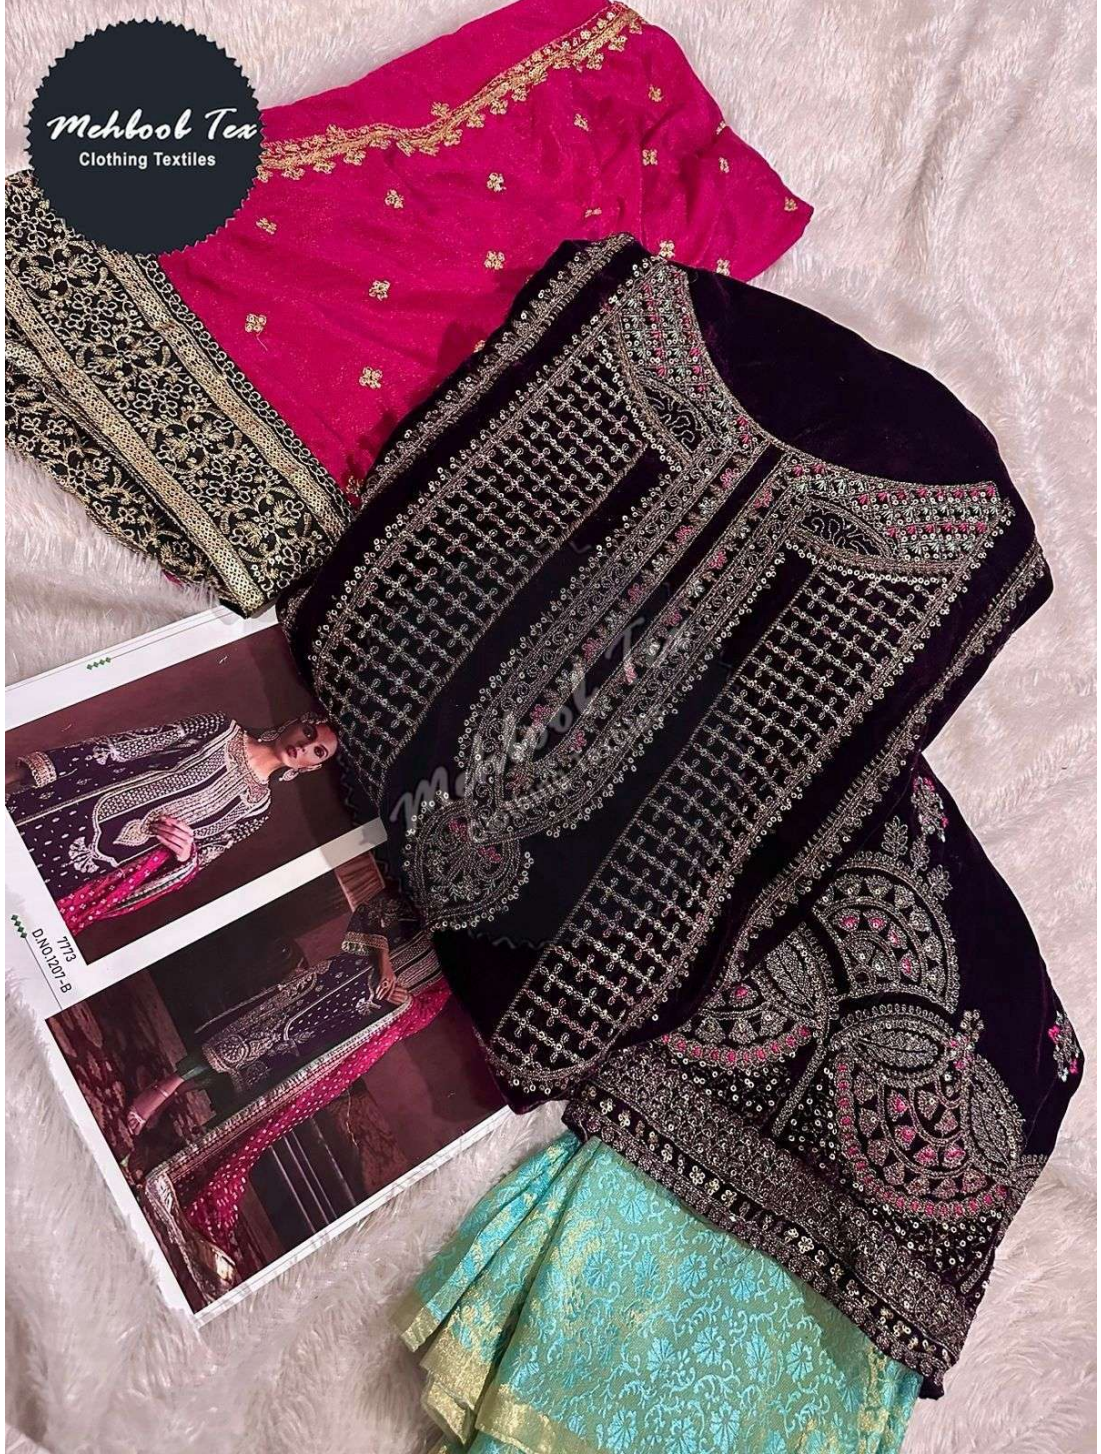

Mehboob Tex
Clothing Textiles