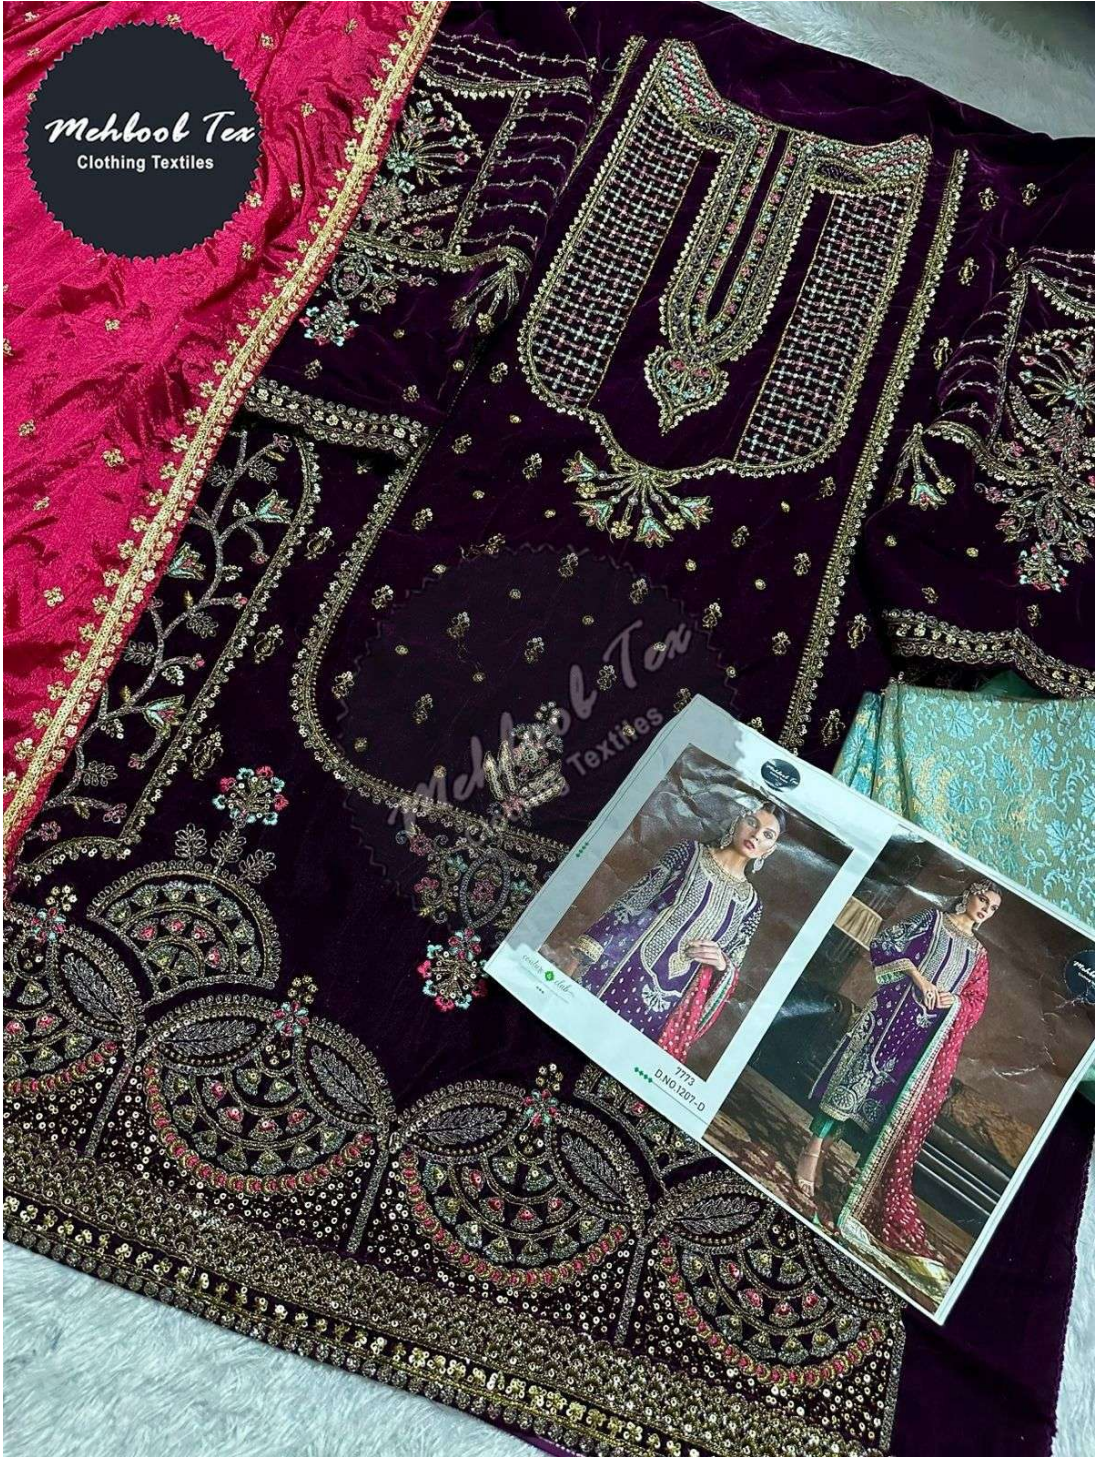

couture & club
Style is a reflection of your attitude and your personality.

7773
D.NO.1207-D

couture & club
Style is a reflection of your attitude and your personality.

7773
D.NO.1207-D

Mehboob Tex
Clothing Textiles

Mehboob Tex
Textiles

D NO 707-D

Mehboob Tex
Clothing Textiles

Mehboob Tex
Clothing Textiles

couture & club
Style is a reflection of your attitude and your personality.

7773
D.NO.1207-A

couture & club
Style is a reflection of your attitude and your personality.