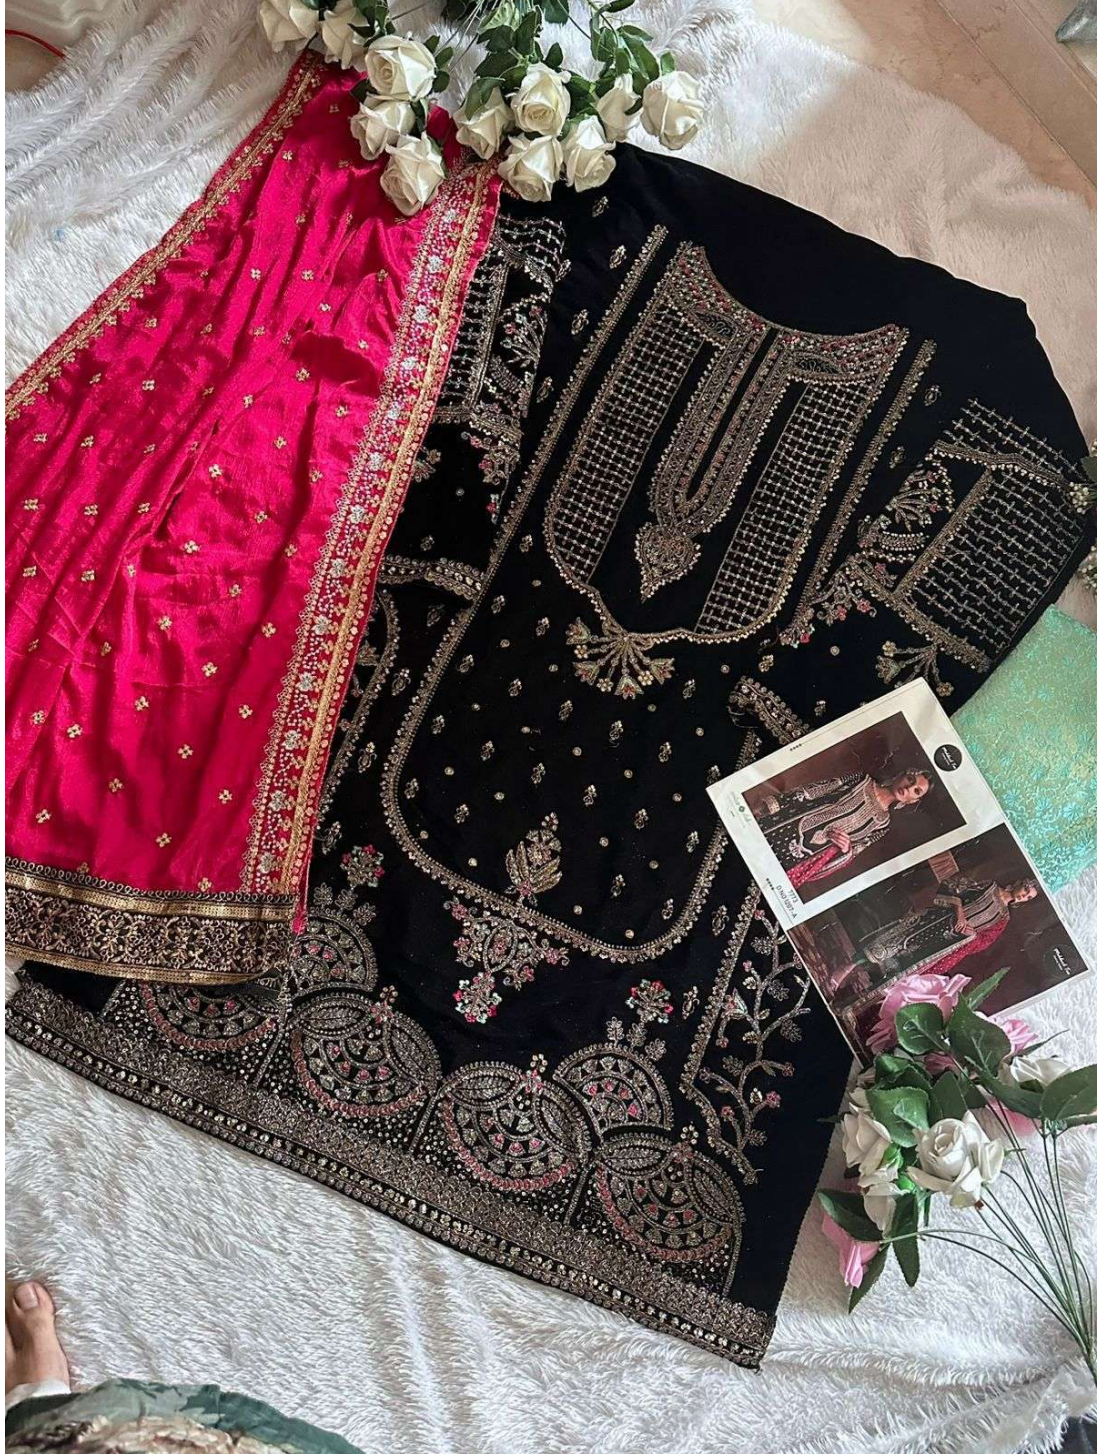

Mehboob Tex
Textiles

D NO 707-D

Mehboob Tex
Clothing Textiles

Mehboob Tex
Clothing Textiles

couture & club
Style is a reflection of your attitude and your personality.

7773
D.NO.1207-A

couture & club
Style is a reflection of your attitude and your personality.