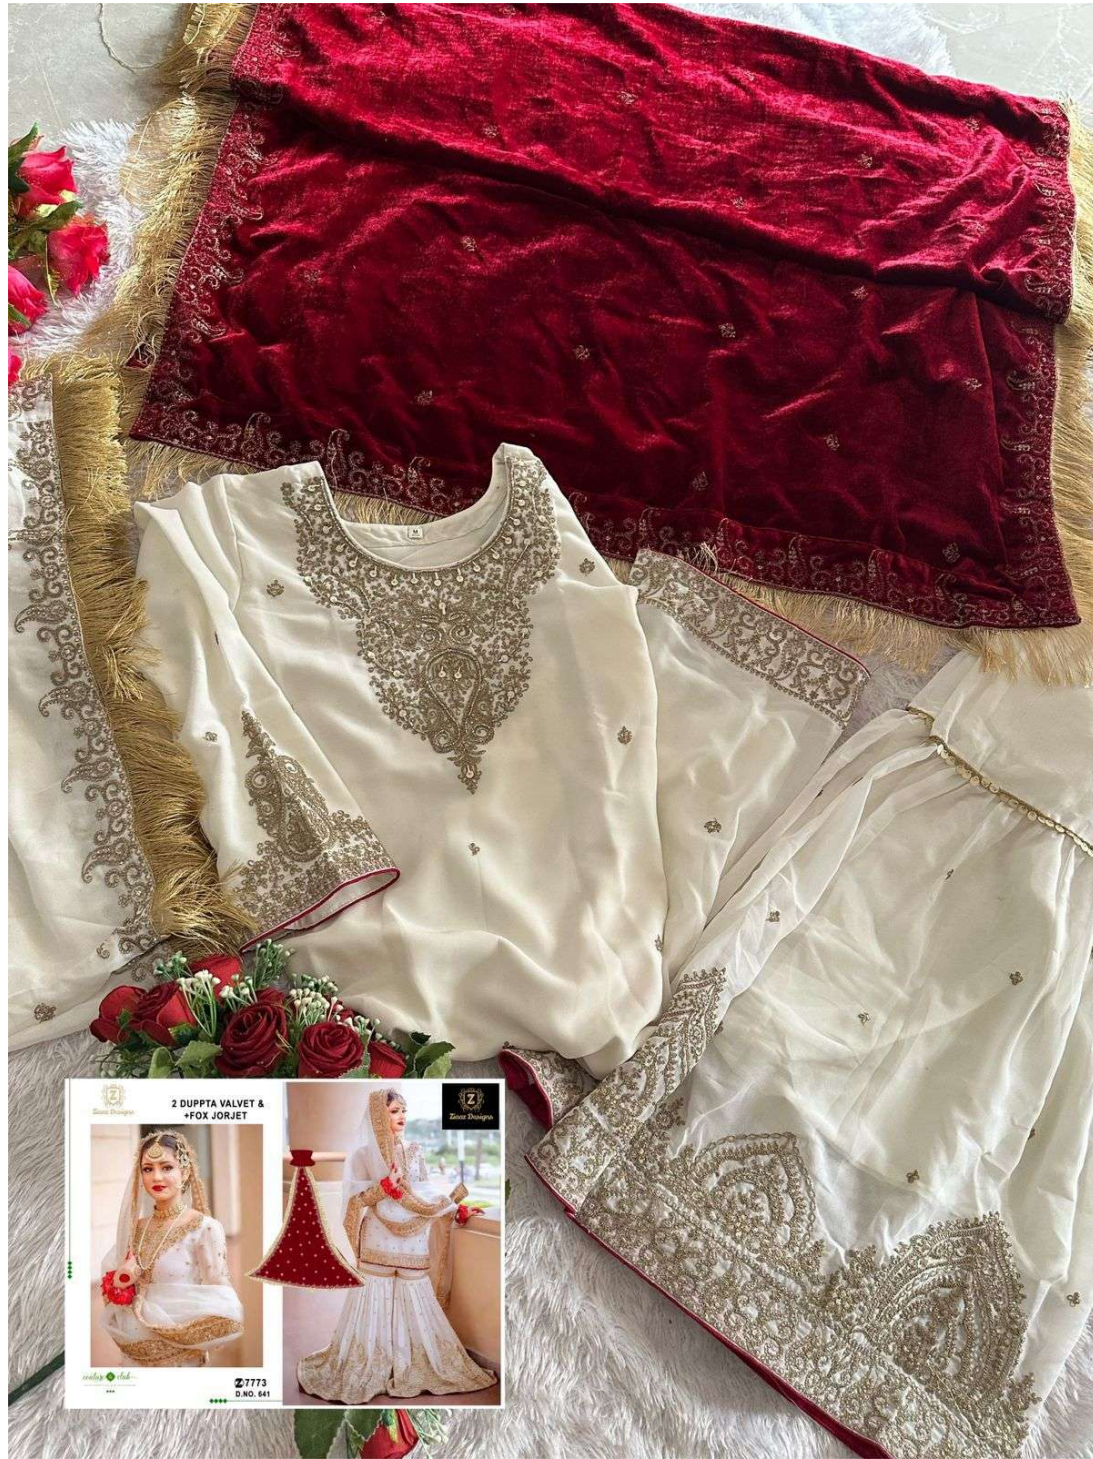

Z
Zina Designs

2 DUPPTA VALVET & FOX JORJET

Z
Zina Designs

7773
D.NO. 641

Z
Zina Designs

2 DUPPTA VALVET & FOX JORJET

Z
Zina Designs

7773
D.NO. 641

Ziaaz Designs

2 DUPPTA VALVET & +FOX JORJET

Ziaaz Designs

couture & club

Style is a reflection of your attitude and your personality.

Z7773

D.NO. 641