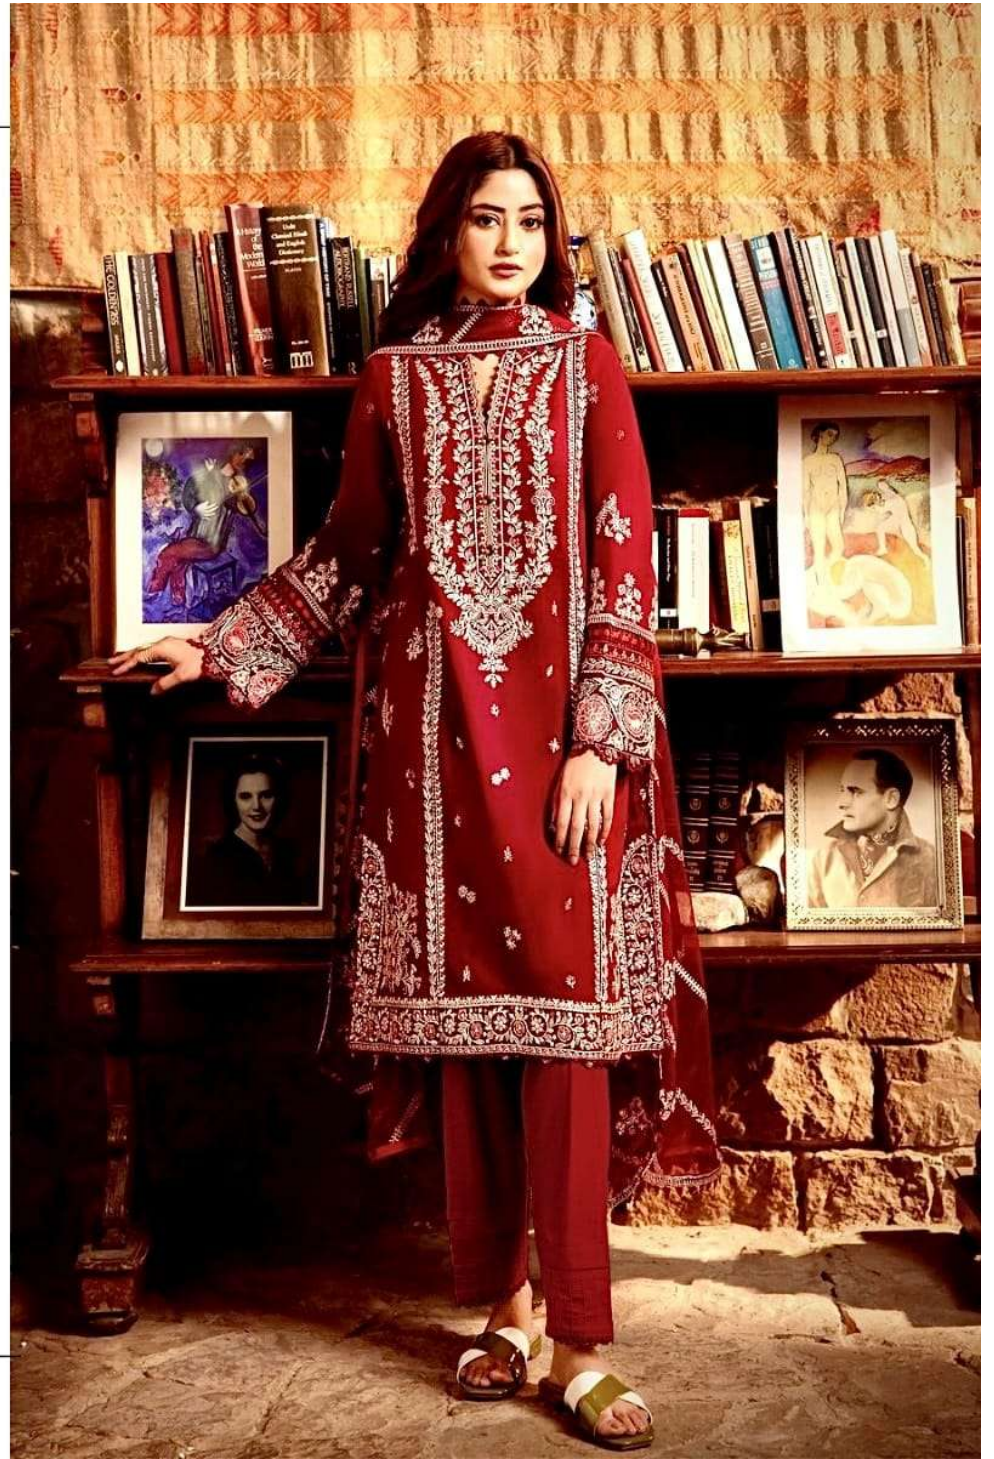

SEMI STICH COLLECTION

TOP- PURE HEAVY QUALITY RAYON COTTON WITH HEAVY EMBROIDERY AND SEQUENCE WORK

BOTTOMINNER- HEAVY QUALITY RAYON COTTON

DUPATTA- HEAVY QUALITY FOX GEORGET FANCY DUPATTA WITH HEAVY EMBROIDERY

7773

D.No:-461