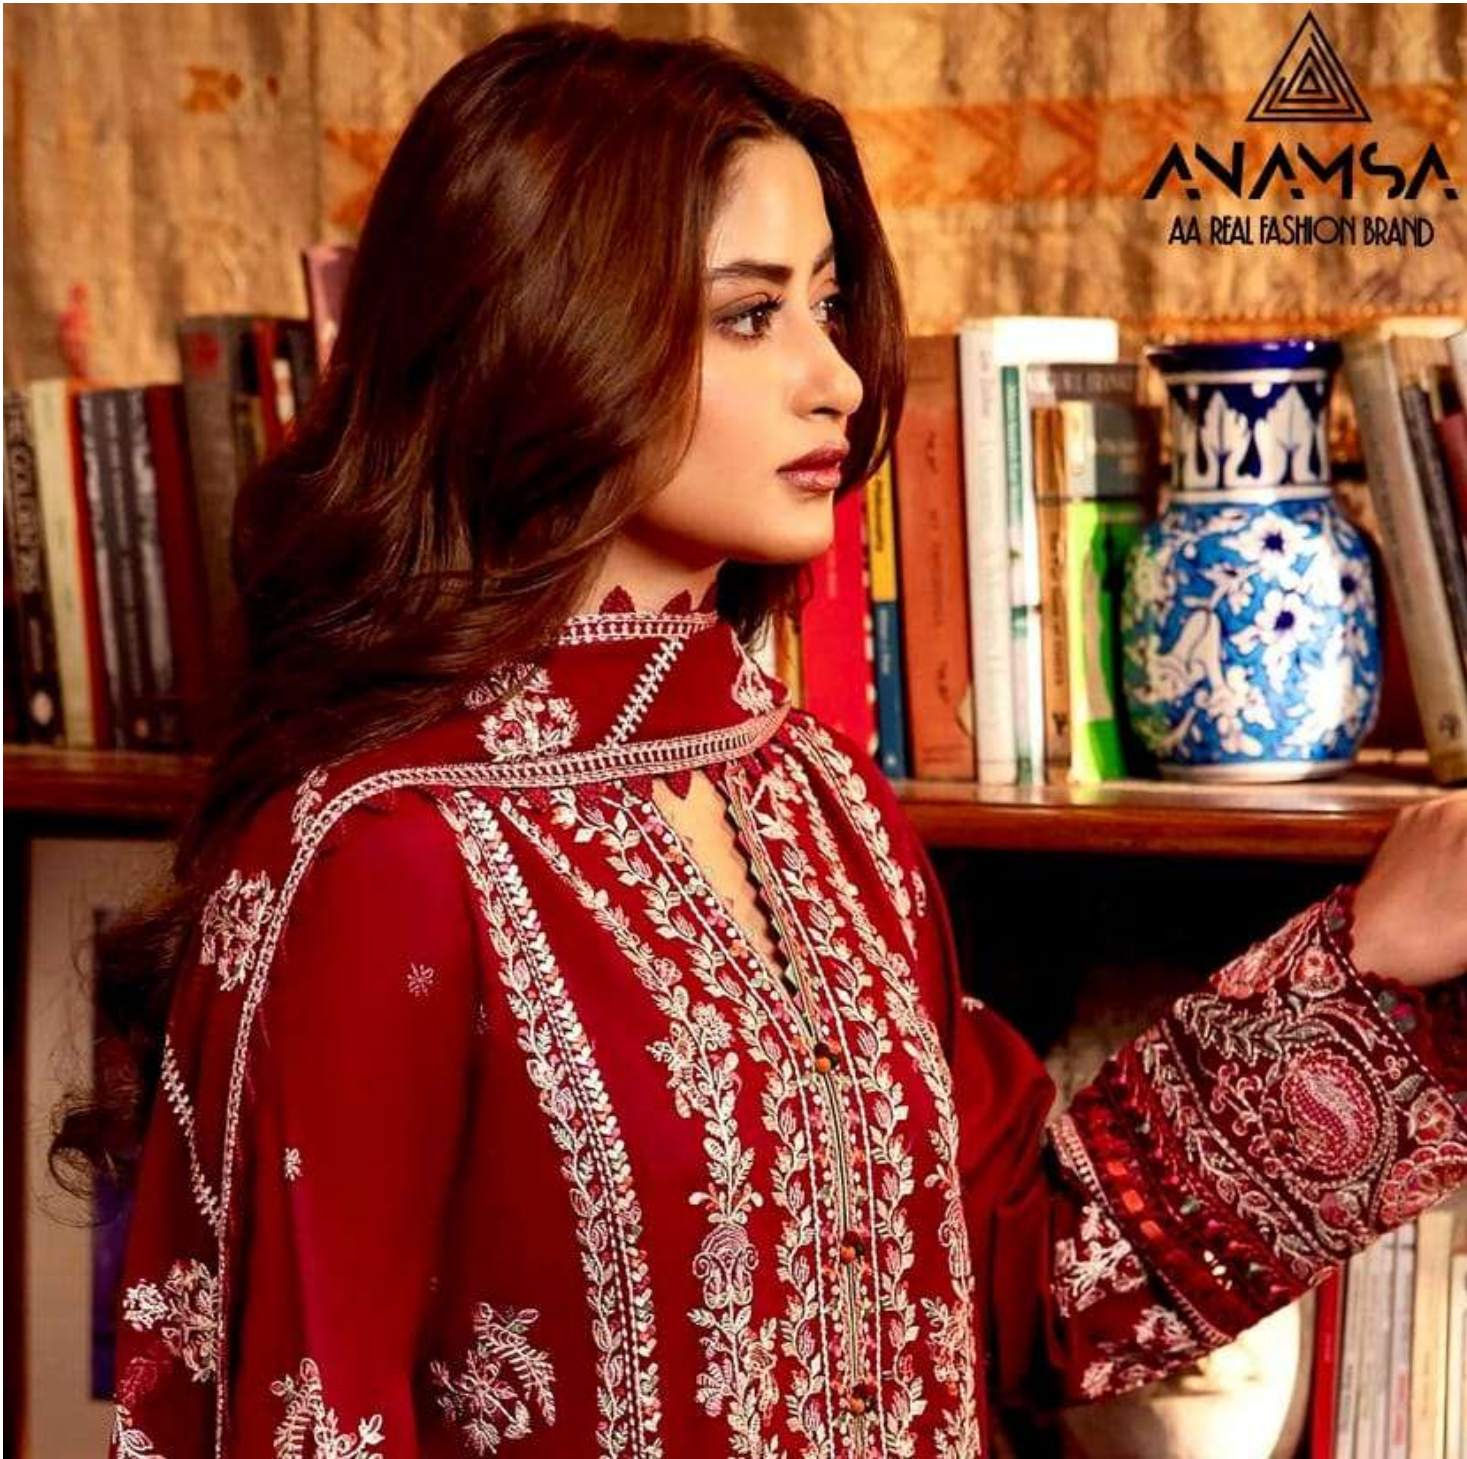

ANAMSA
AA REAL FASHION BRAND