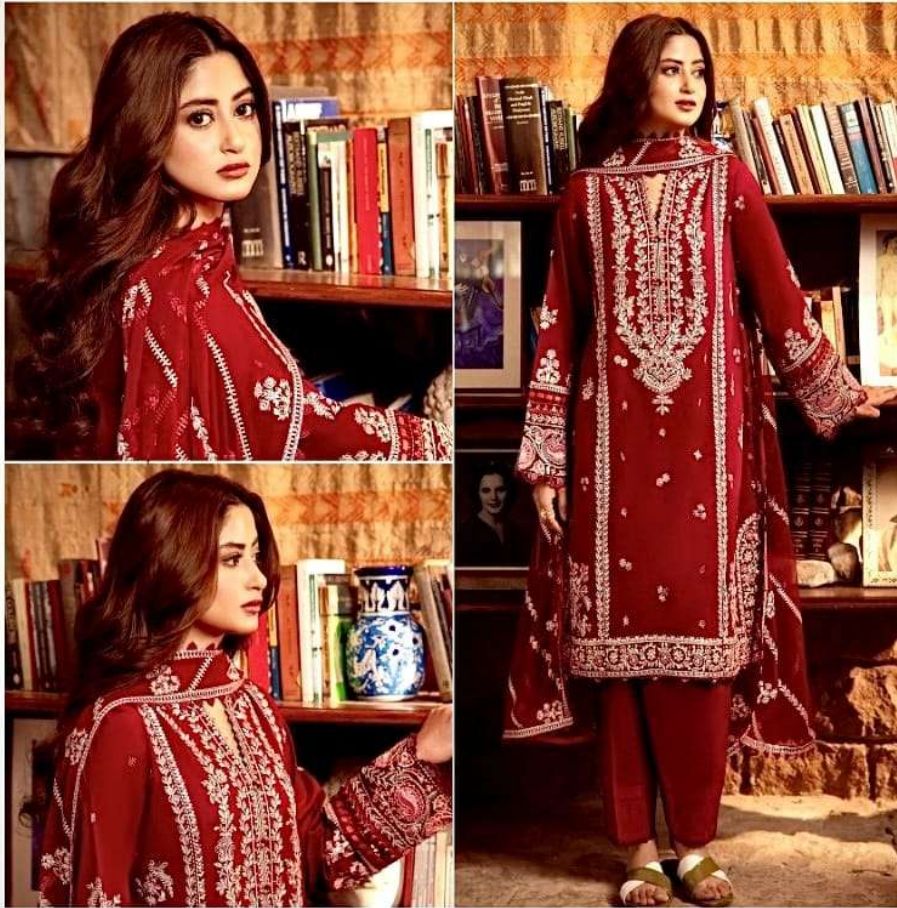

SEMI STICH COLLECTION

TOP- PURE HEAVY QUALITY RAYON COTTON WITH HEAVY EMBROIDERY AND SEQUENCE WORK

BOTTOMINNER- HEAVY QUALITY RAYON COTTON

DUPATTA- HEAVY QUALITY FOX GEORGET FANCY DUPATTA WITH HEAVY EMBROIDERY