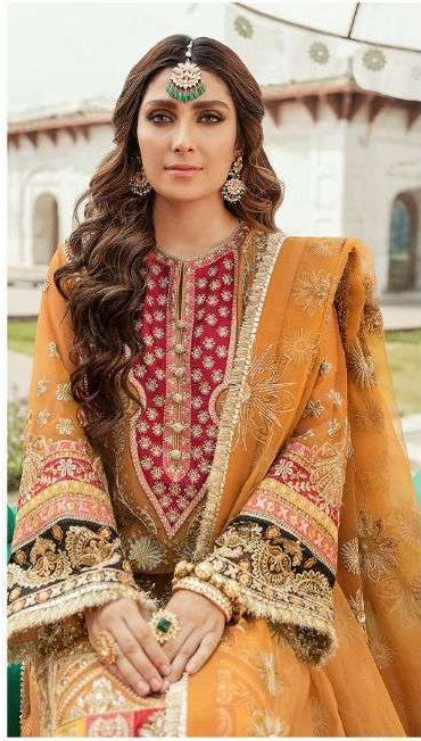

AL KHUSHBU
ALK-2025-E
GISELE
VOL-2 COLOURS
TOP
Fox Georgette
with Embroidery
BOTTOM-INNER
Dull satinon
DUPATTA
Butterfly Net
with Embroidery

AL KHUSHBU
ALK D.NO.2025

TOP

Fox Georgette
with Embroidery

BOTTOM-INNER