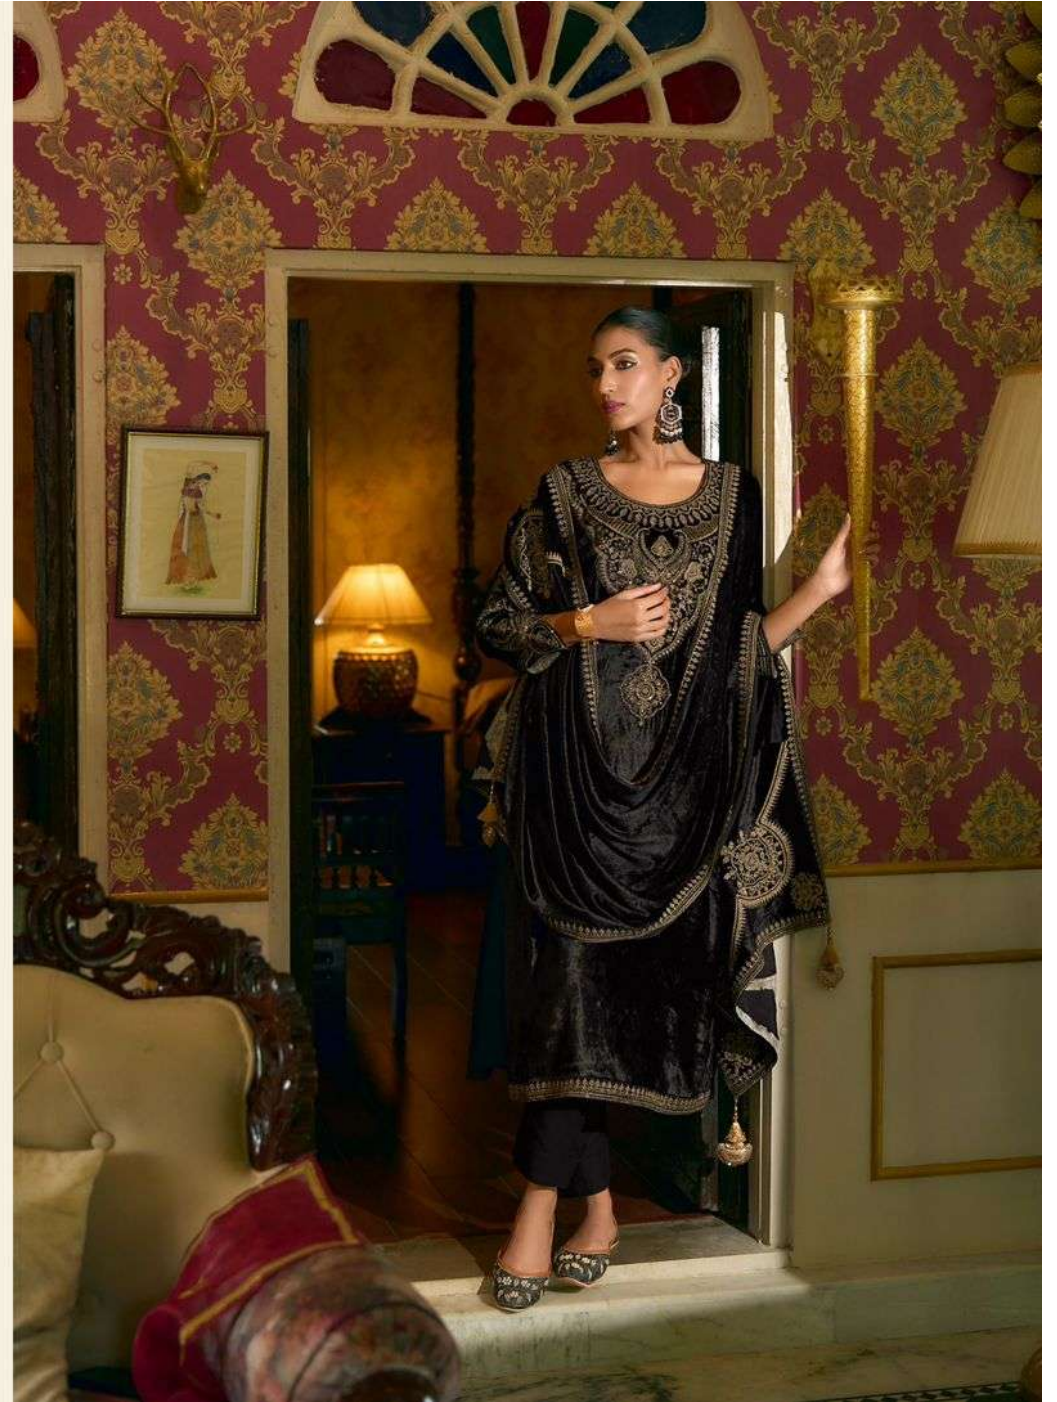

Körgegen

PREMIUM VELVET COLLECTION

IBIZA
"A lifestyle to follow"

11056

 **IBIZA**
"A lifestyle to follow"

11056

11057

11060

11061

11058

11059

 **IBIZA**
"A Lifestyle to Follow"

Körgen

PREMIUM VELVET COLLECTION

Körgen

PREMIUM VELVET COLLECTION

TOP

PURE VISCOSE VELVET FRONT & BACK & SLIVE
EMBROIDERY WORK

DUPATTA

PURE VISCOSE VELVET PALU DESINER
EMBROIDERY WORK

BOTTOM

PURE PASHMINA

DESIGN : 6

RATE : 3295/-