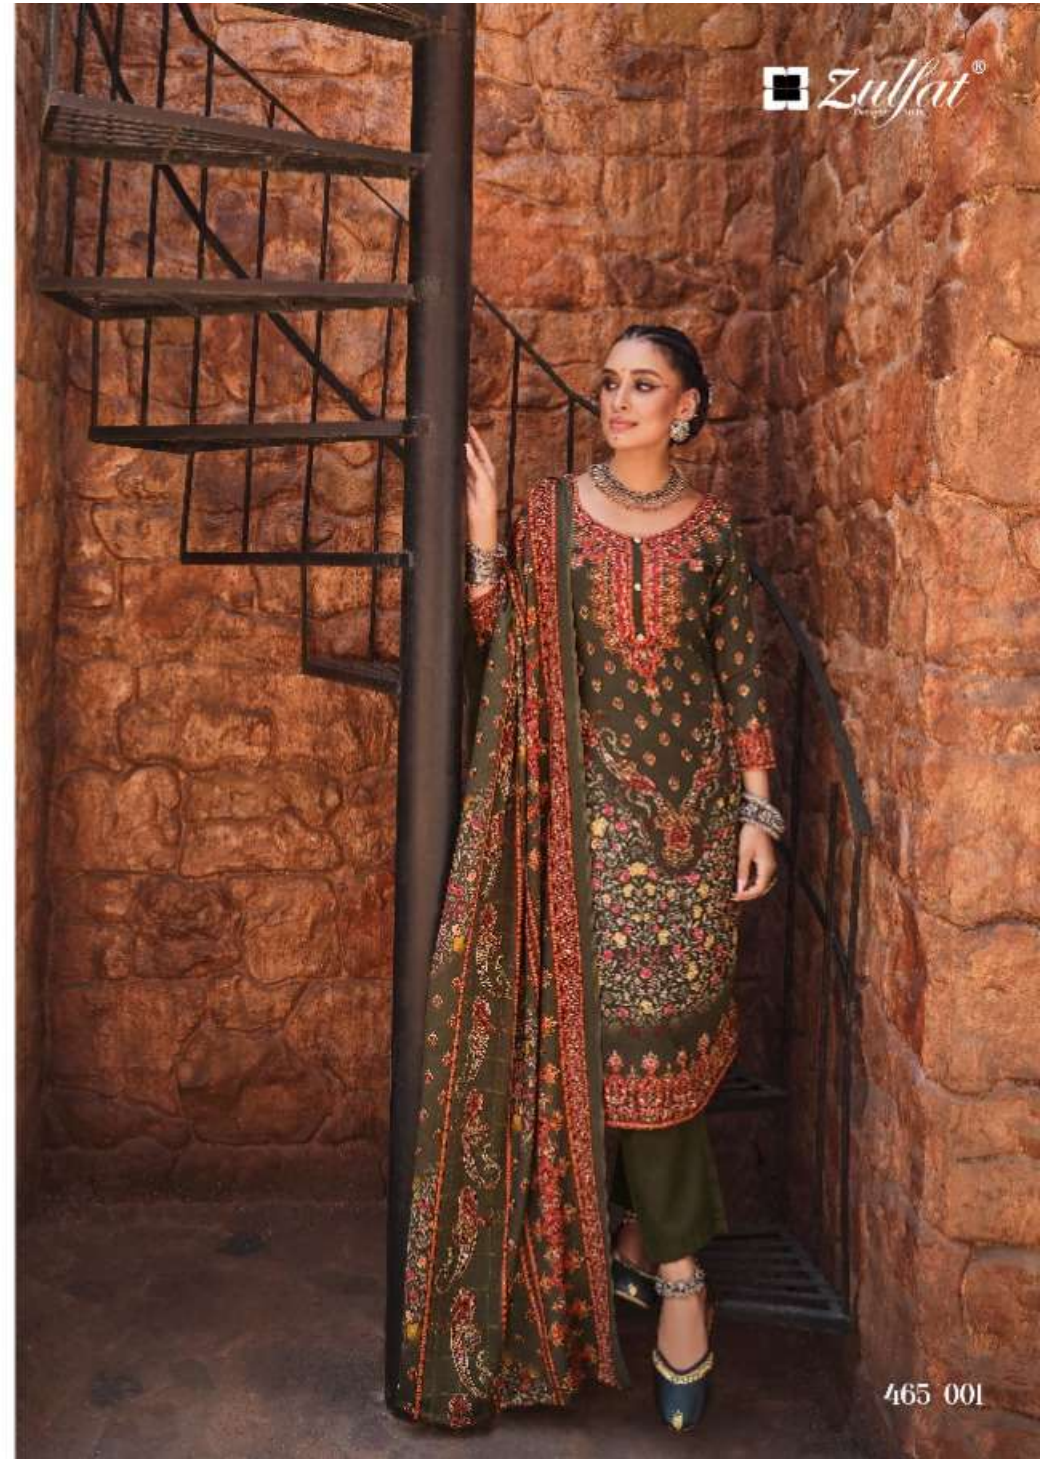

Zulfat®

465 001