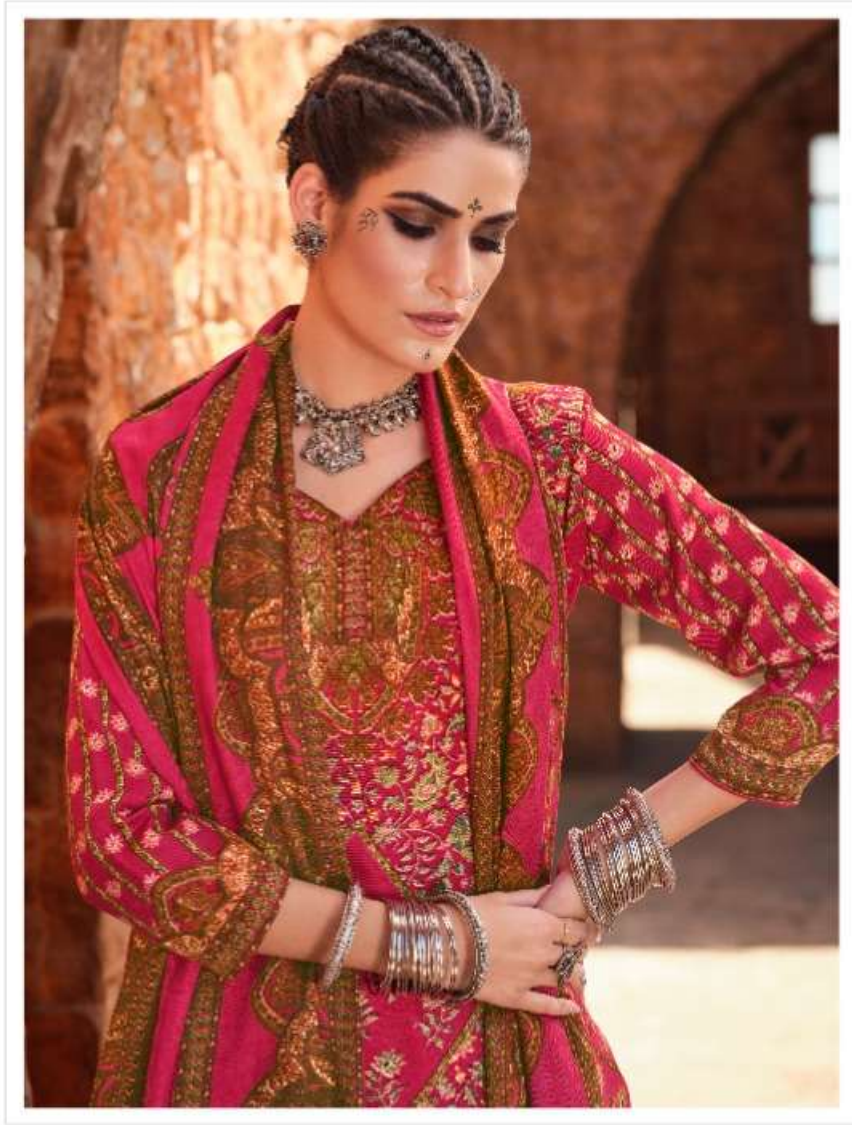

 **Zulfat**[®]
Dresses & Sarees

465-002

 **Zulfat**[®]
Originals

465-005

 **Zulfat**[®]
DESIGNER

465-004

Zulfat
Lifestyle

THE COMBINATION
OF RED AND GREEN
COLOUR DRESS AND
DUPATTA ELEVATES
YOUR STYLE
THIS SEASON.