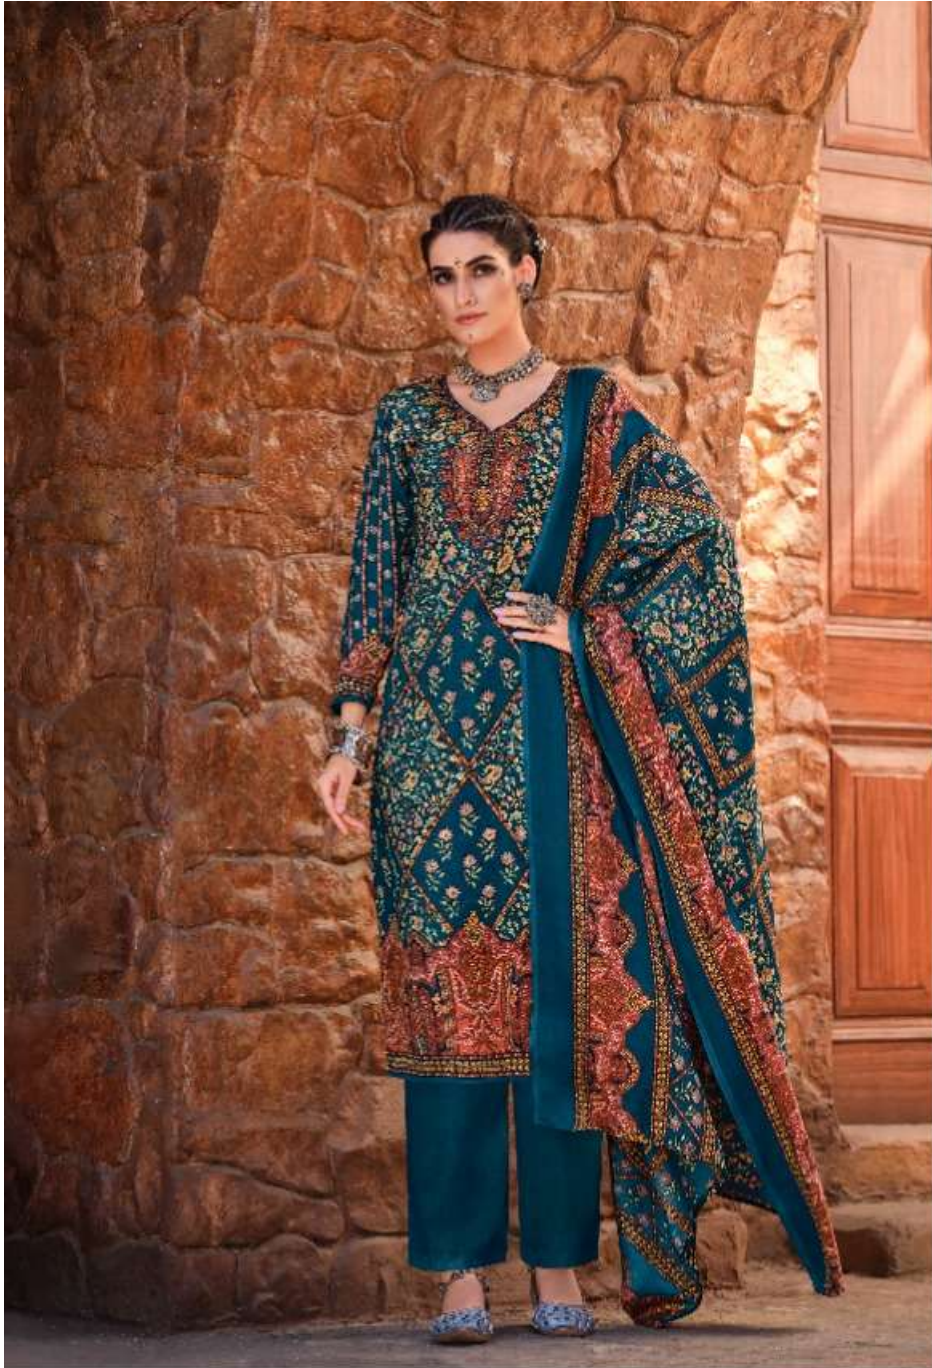

Zulfat®
DESIGNER SUITE

MYSTIC BEAUTY

EXPLORE THE MYSTIC BEAUTY
OF PETALES IN COOL SEASON
SHADRS

465-003