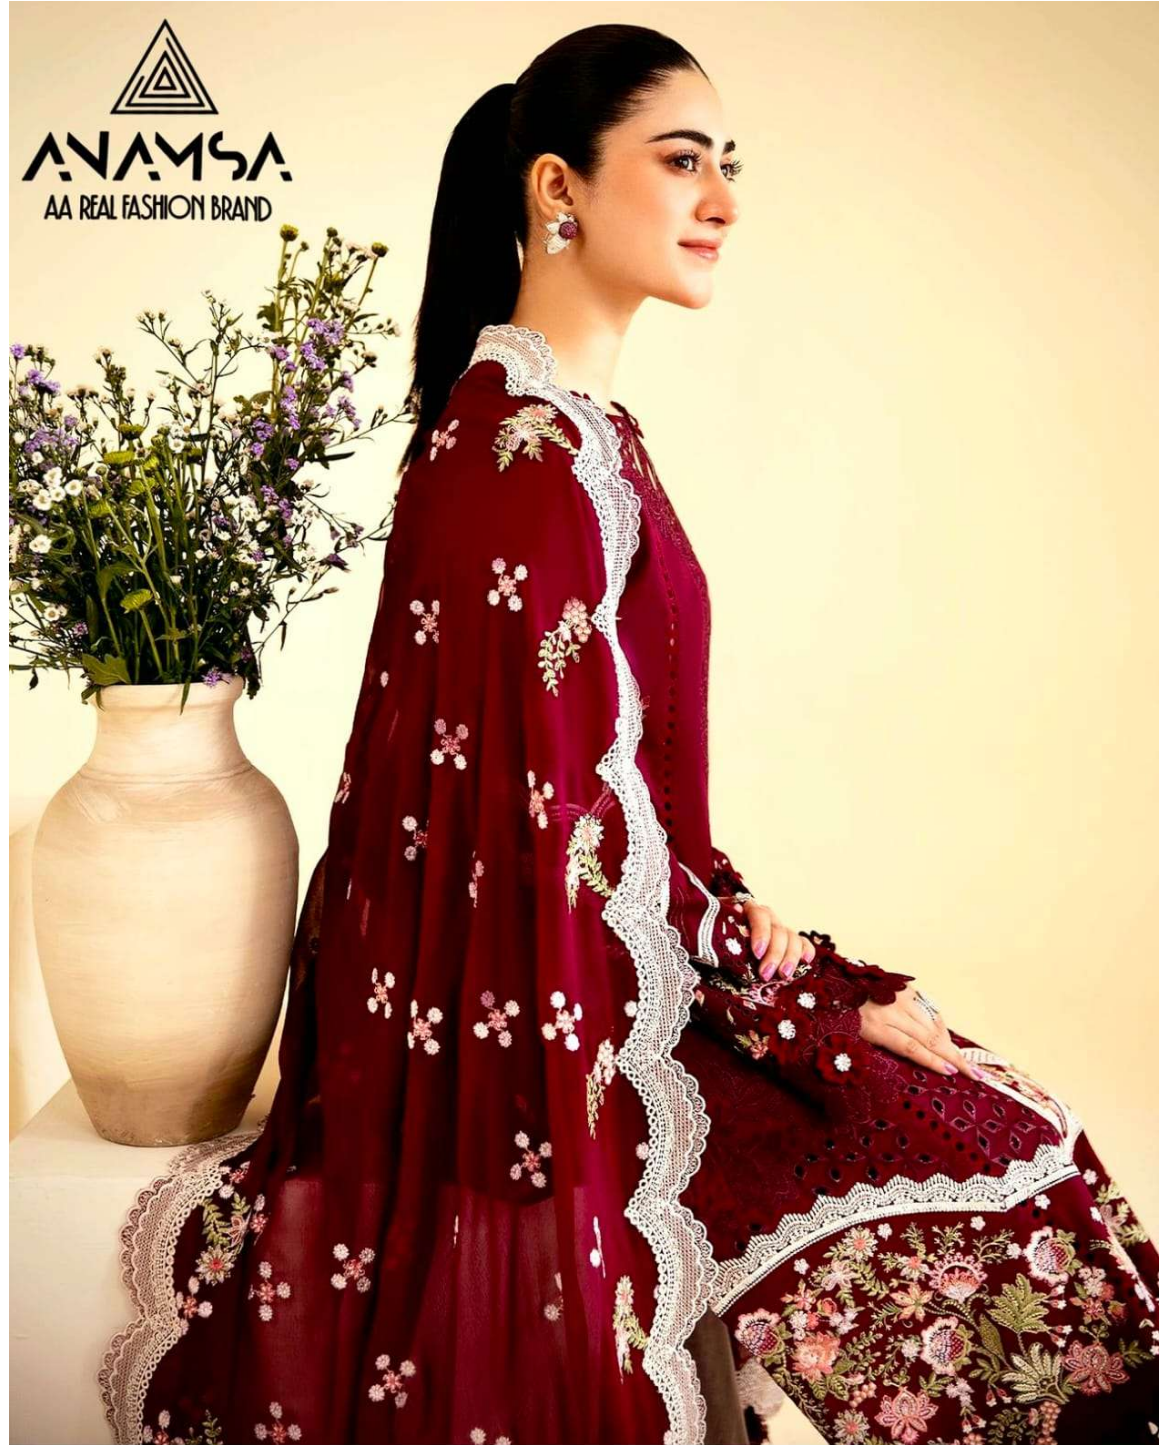

ANAMSA
AA REAL FASHION BRAND

ANAMSA
AA REAL FASHION BRAND

ANAMSA-509

SEMI STICH COLLECTION

TOP- PURE HEAVY QUALITY JAAM COTTON WITH HEAVY EMBROIDERY WITH SEQUENCE WORK

BOTTOMINNER- HEAVY QUALITY JAAM COTTON

DUPATTA- HEAVY QUALITY FOX GEORGETTE FANCY DUPATTA WITH HEAVY EMBROIDERY

7773
D.No:-509