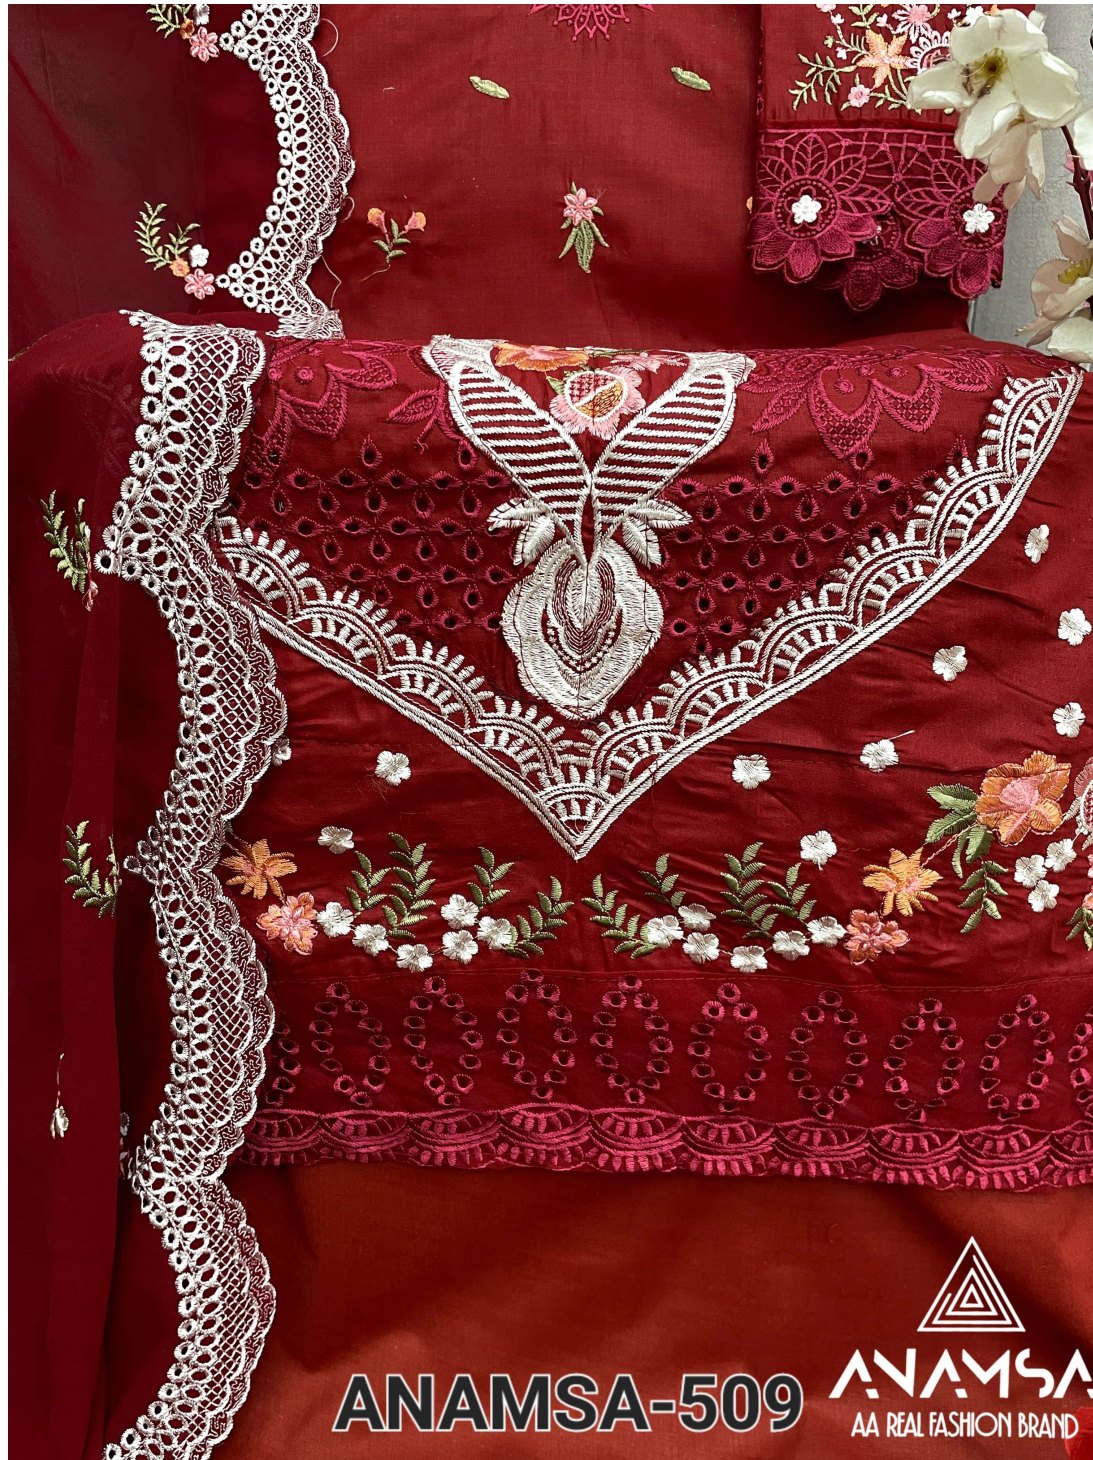

ANAMSA
AA REAL FASHION BRAND

ANAMSA
AA REAL FASHION BRAND

ANAMSA-509

ANAMSA-509

ANAMSA
AA REAL FASHION BRAND

ANAMSA
AA REAL FASHION BRAND

ANAMSA
AA REAL FASHION BRAND

ANAMSA
AA REAL FASHION BRAND

ANAMSA
AA REAL FASHION BRAND

ANAMSA
AA REAL FASHION BRAND

ANAMSA-509

SEMI STICH COLLECTION

TOP- PURE HEAVY QUALITY JAAM COTTON WITH HEAVY EMBROIDERY WITH SEQUENCE WORK

BOTTOMINNER- HEAVY QUALITY JAAM COTTON

DUPATTA- HEAVY QUALITY FOX GEORGETTE FANCY DUPATTA WITH HEAVY EMBROIDERY

7773
D.No:-509