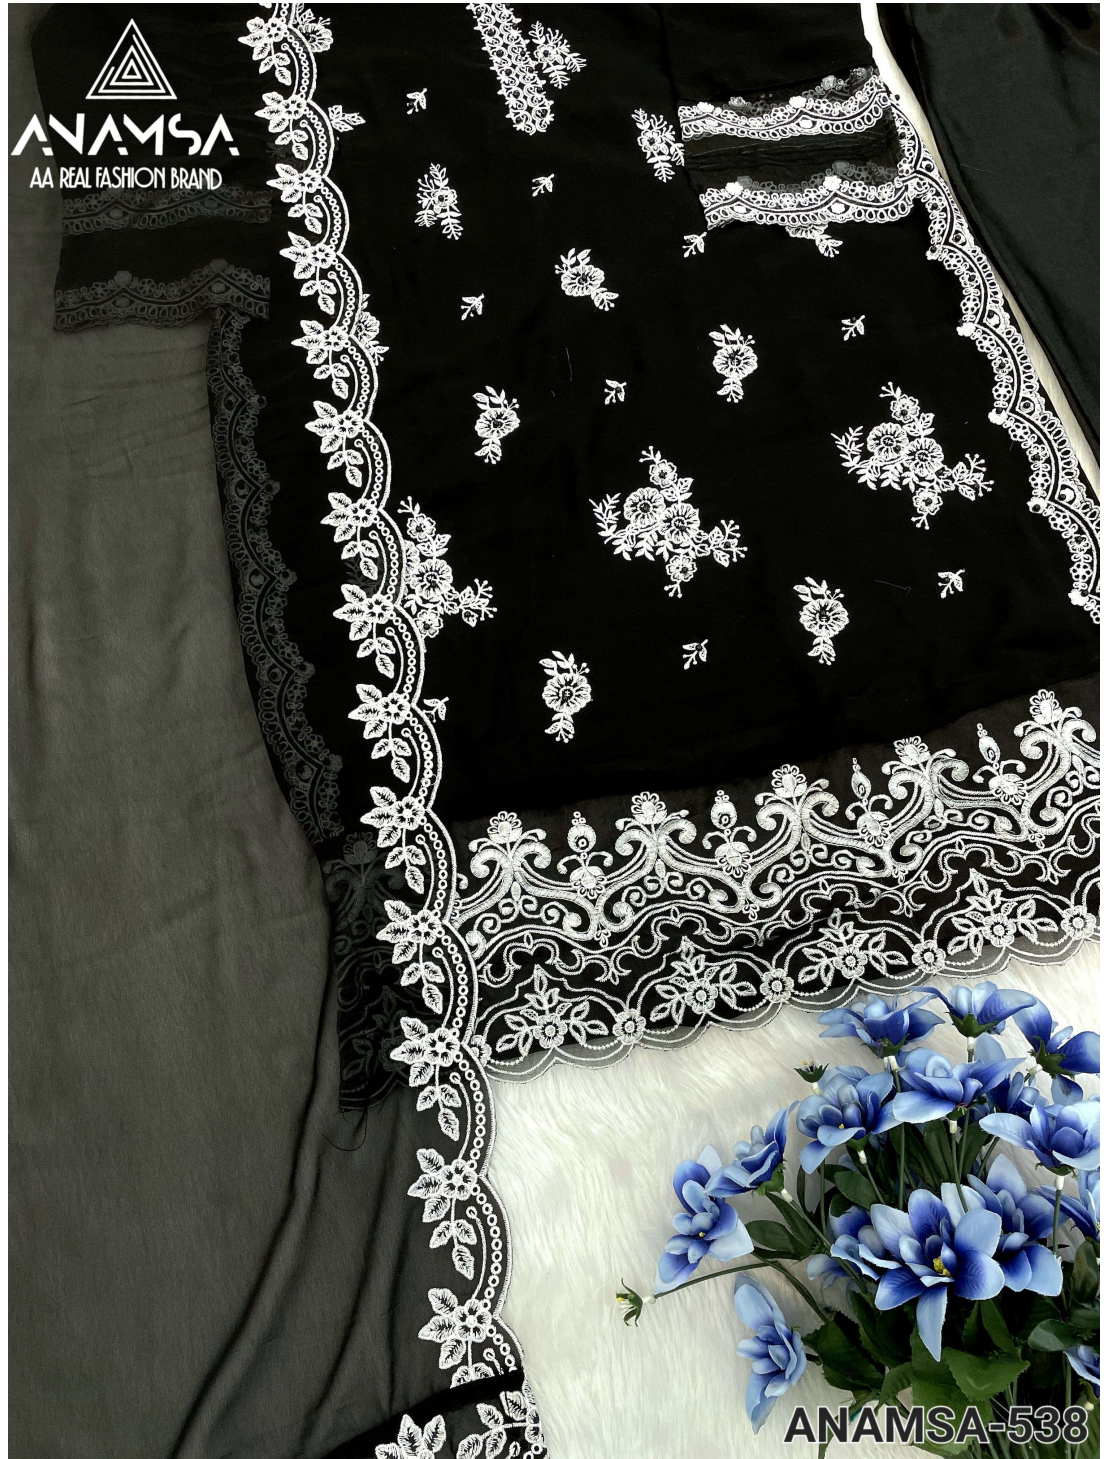

  
**ANAMSA**  
AA REAL FASHION BRAND

\*🥰 Anamsa-538

**ANAMSA-538**

  
**ANAMSA**  
AA REAL FASHION BRAND

**ANAMSA-538**

  
**ANAMSA**  
AA REAL FASHION BRAND

**ANAMSA-538**

ANAMSA-538

  
**ANAMSA**  
AA REAL FASHION BRAND

**ANAMSA-538**

READY MADE COLLECTION

**TOP-** PURE FOX GEORGETTE WITH HEAVY EMBROIDERY AND SEQUENCE WORK WITH MOTI WORK

**BOTTOM/INNER-** DULL SHANTOON

**DUPATTA-** PURE FOX GEORGETTE FANCY DUPATTA WITH HEAVY EMBROIDERY

TOP FULLYSTITCHED FREE SIZE FOR L(40)/XL(42)/XXL(44)

BOTTOM FULLY STITCHED FREE SIZE FOR L(40)/XL(42)/XXL(44)

**D.No:-538**

**7773**

  
**ANAMSA**  
AA REAL FASHION BRAND

**ANAMSA-543**

  
**ANAMSA**  
AA REAL FASHION BRAND

**TOP-** PURE FOX GEORGETTE WITH HEAVY EMBROIDERY AND SEQUENCE WORK WITH MOTI WORK

**BOTTOM/INNER-** DULL SHANTOON

**DUPATTA-** PURE FOX GEORGETTE FANCY DUPATTA

TOP FULLY STITCHED FREE SIZE FOR L(40)/XL(42)/XXL(44)