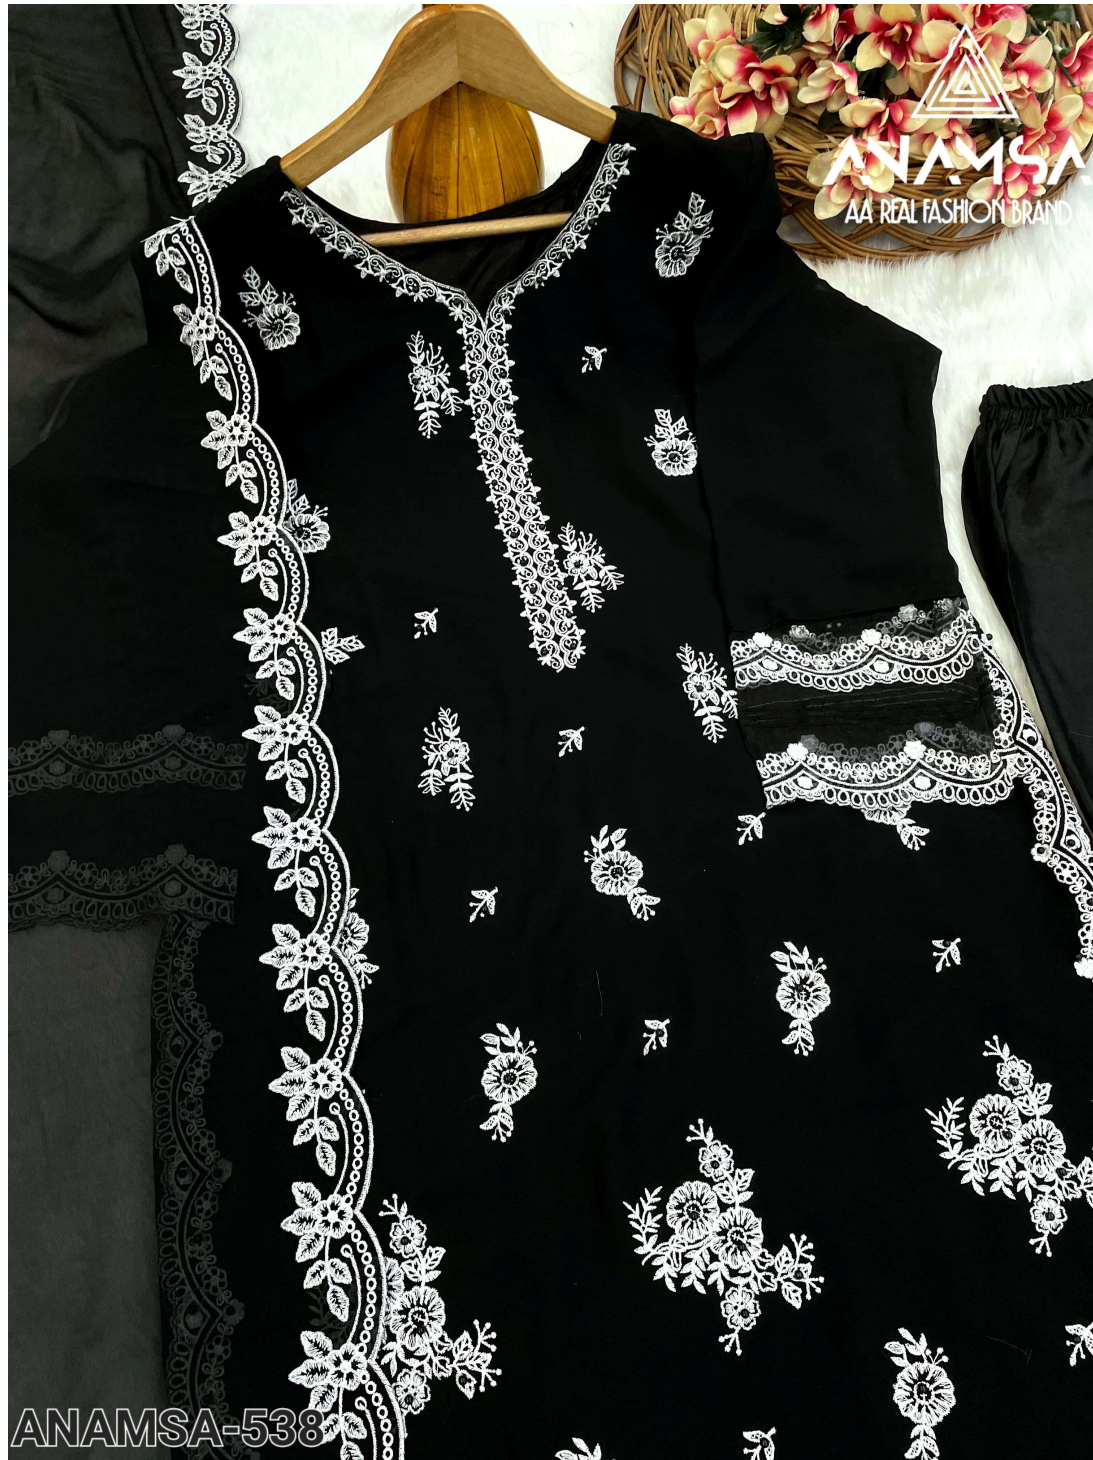

  
**ANAMSA**  
AA REAL FASHION BRAND

\*🥰 Anamsa-538

**ANAMSA-538**

  
**ANAMSA**  
AA REAL FASHION BRAND

**ANAMSA-538**

  
**ANAMSA**  
AA REAL FASHION BRAND

**ANAMSA-538**

ANAMSA-538

  
**ANAMSA**  
AA REAL FASHION BRAND

**ANAMSA-538**

READY MADE COLLECTION

**TOP-** PURE FOX GEORGETTE WITH HEAVY EMBROIDERY AND SEQUENCE WORK WITH MOTI WORK

**BOTTOM/INNER-** DULL SHANTOON

**DUPATTA-** PURE FOX GEORGETTE FANCY DUPATTA WITH HEAVY EMBROIDERY

TOP FULLYSTITCHED FREE SIZE FOR L(40)/XL(42)/XXL(44)

BOTTOM FULLY STITCHED FREE SIZE FOR L(40)/XL(42)/XXL(44)

**D.No:-538**

**7773**

  
**ANAMSA**  
AA REAL FASHION BRAND

**ANAMSA-543**

  
**ANAMSA**  
AA REAL FASHION BRAND

**TOP-** PURE FOX GEORGETTE WITH HEAVY EMBROIDERY AND SEQUENCE WORK WITH MOTI WORK

**BOTTOM/INNER-** DULL SHANTOON

**DUPATTA-** PURE FOX GEORGETTE FANCY DUPATTA

TOP FULLY STITCHED FREE SIZE FOR L(40)/XL(42)/XXL(44)