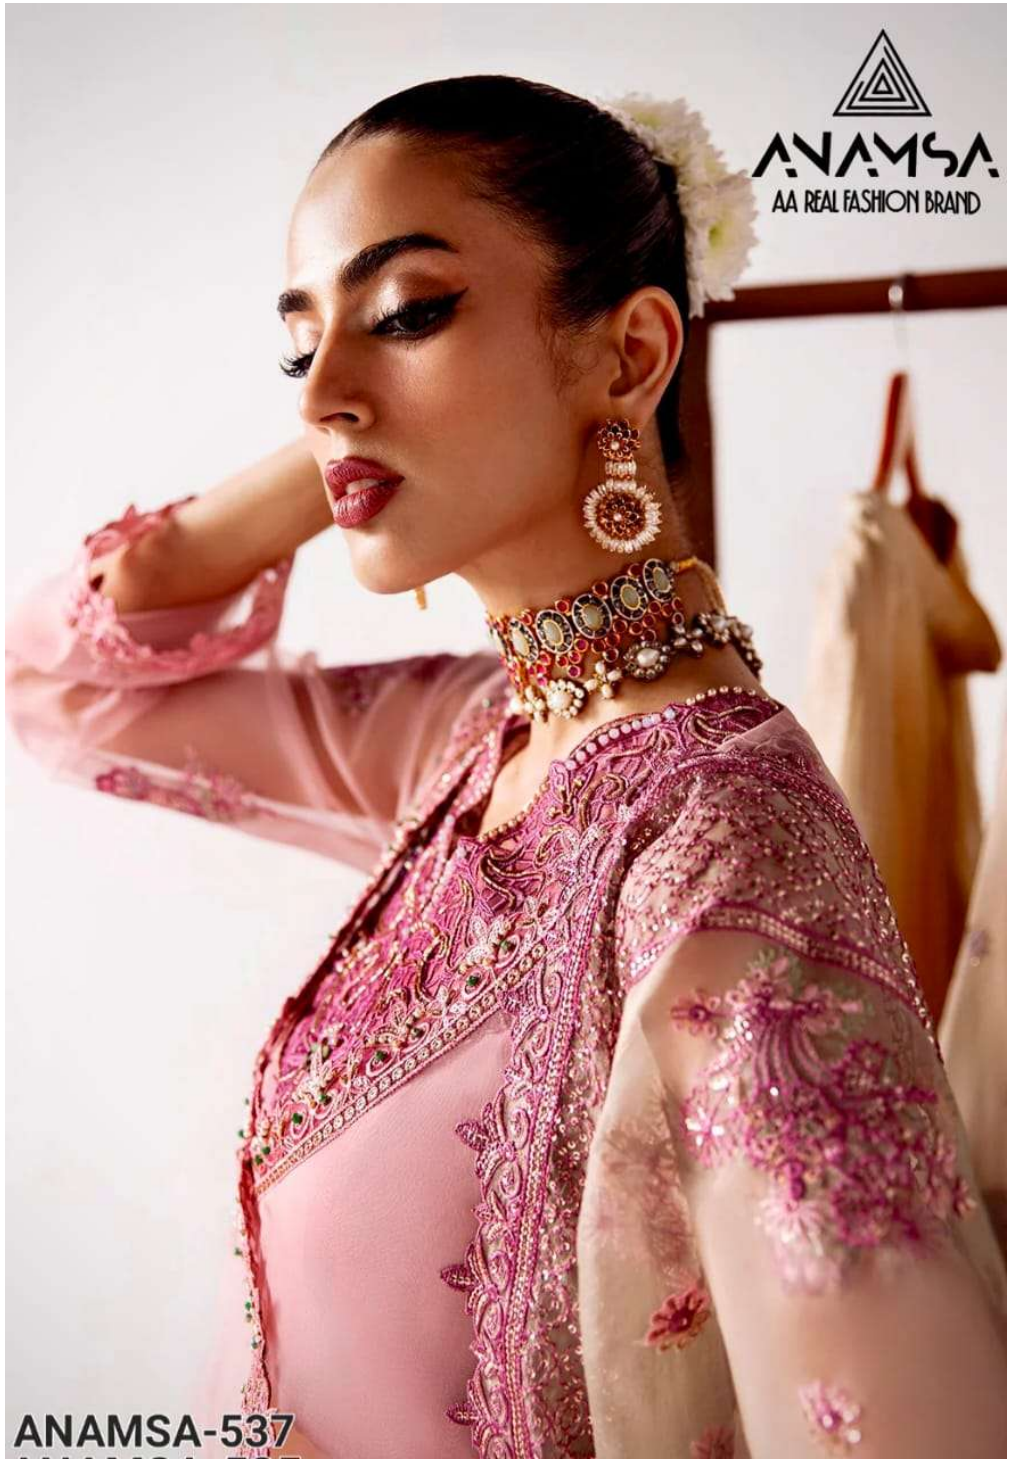

**ANAMSA**  
AA REAL FASHION BRAND

**ANAMSA-537**

**ANAMSA**  
AA REAL FASHION BRAND  
**ANAMSA-537**

ANAMSA-537

  
**ANAMSA**  
AA REAL FASHION BRAND

  
**ANAMSA**  
AA REAL FASHION BRAND

**ANAMSA-537**

  
**ANAMSA**  
AA REAL FASHION BRAND

**ANAMSA-537**

  
**ANAMSA**  
AA REAL FASHION BRAND

**ANAMSA-537**

  
**ANAMSA**  
AA REAL FASHION BRAND

**ANAMSA-537**

  
**ANAMSA**  
AA REAL FASHION BRAND

ANAMSA-537

**ANAMSA**  
AA REAL FASHION BRAND

**ANAMSA-537**

  
**ANAMSA**  
AA REAL FASHION BRAND

**ANAMSA-537**

SEMI STICH COLLECTION

TOP- PURE FOX GEORGETTE WITH HEAVY EMBROIDERY AND SEQUENCE WORK WITH MOTI WORK

BOTTOM INNER- DULL SHANTOON

DUPATTA- PURE FOX GEORGETTE FANCY DUPATTA WITH HEAVY EMBROIDERY