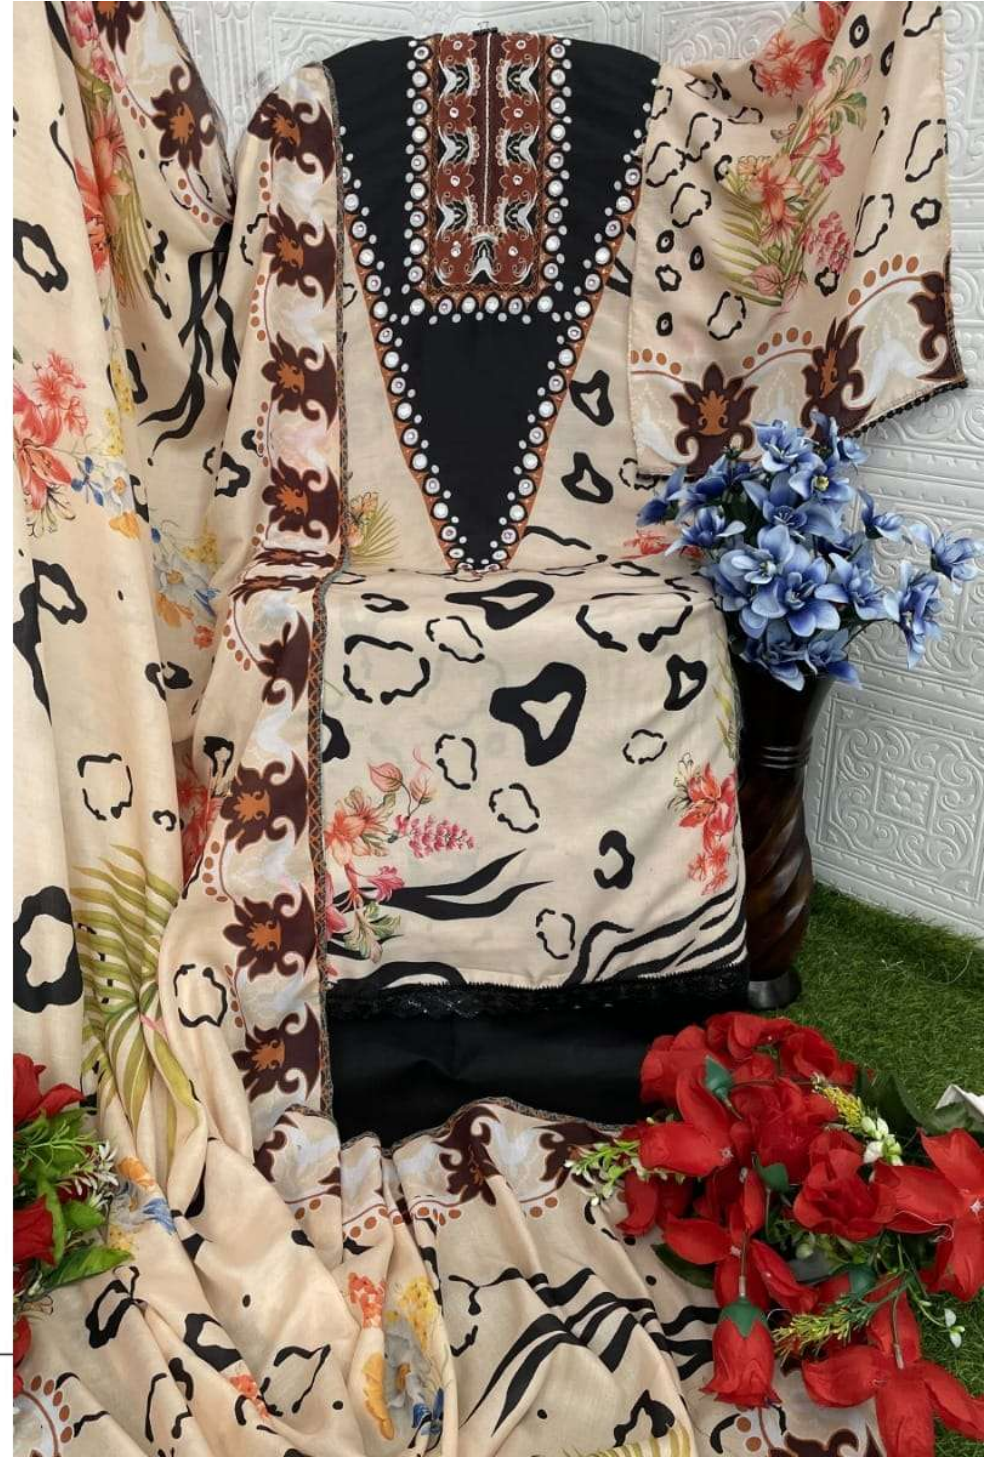

ANAMSA
AA REAL FASHION BRAND

ANAMSA-531

SEMI STICH COLLECTION

TOP- PURE HEAVY QUALITY MUSLINE COTTON WITH HEAVY HANDWORK AND DIGITAL PRINT

BOTTOMINNER- HEAVY QUALITY PC COTTON

DUPATTA- PURE MUSLINE COTTON FANCY DUPATTA WITH DIGITAL PRINT