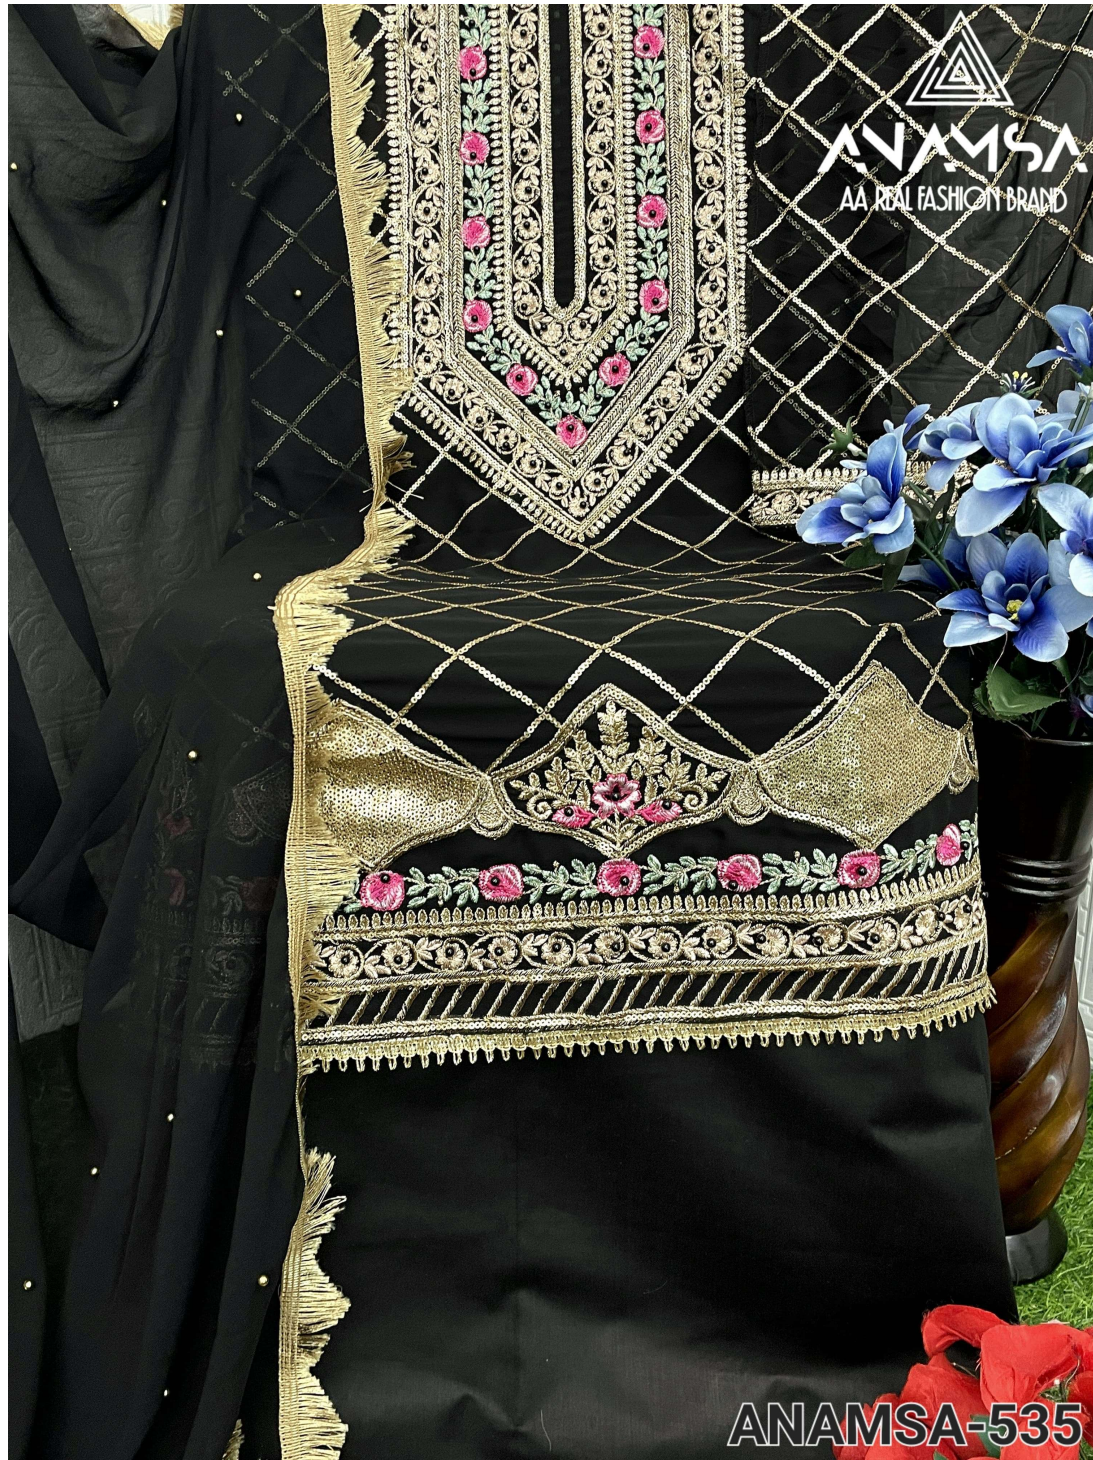

ANAMSA
A REAL FASHION BRAND

ANAMSA-535

ANAMSA-535

ANAMSA
AA REAL FASHION BRAND

ANAMSA-535

ANAMSA
A REAL FASHION BRAND

ANAMSA-535

ANAMSA

ANAMSA
A REAL FASHION BRAND

ANAMSA-535

SEMI STICH COLLECTION

TOP- PURE FOX GEORGETTE WITH HEAVY EMBROIDERY AND SEQUENCE WORK WITH MOTI WORK

BOTTOMINNER- DULL SHANTOON

DUPATTA- PURE FOX GEORGETTE FANCY DUPATTA WITH MOTI WORK