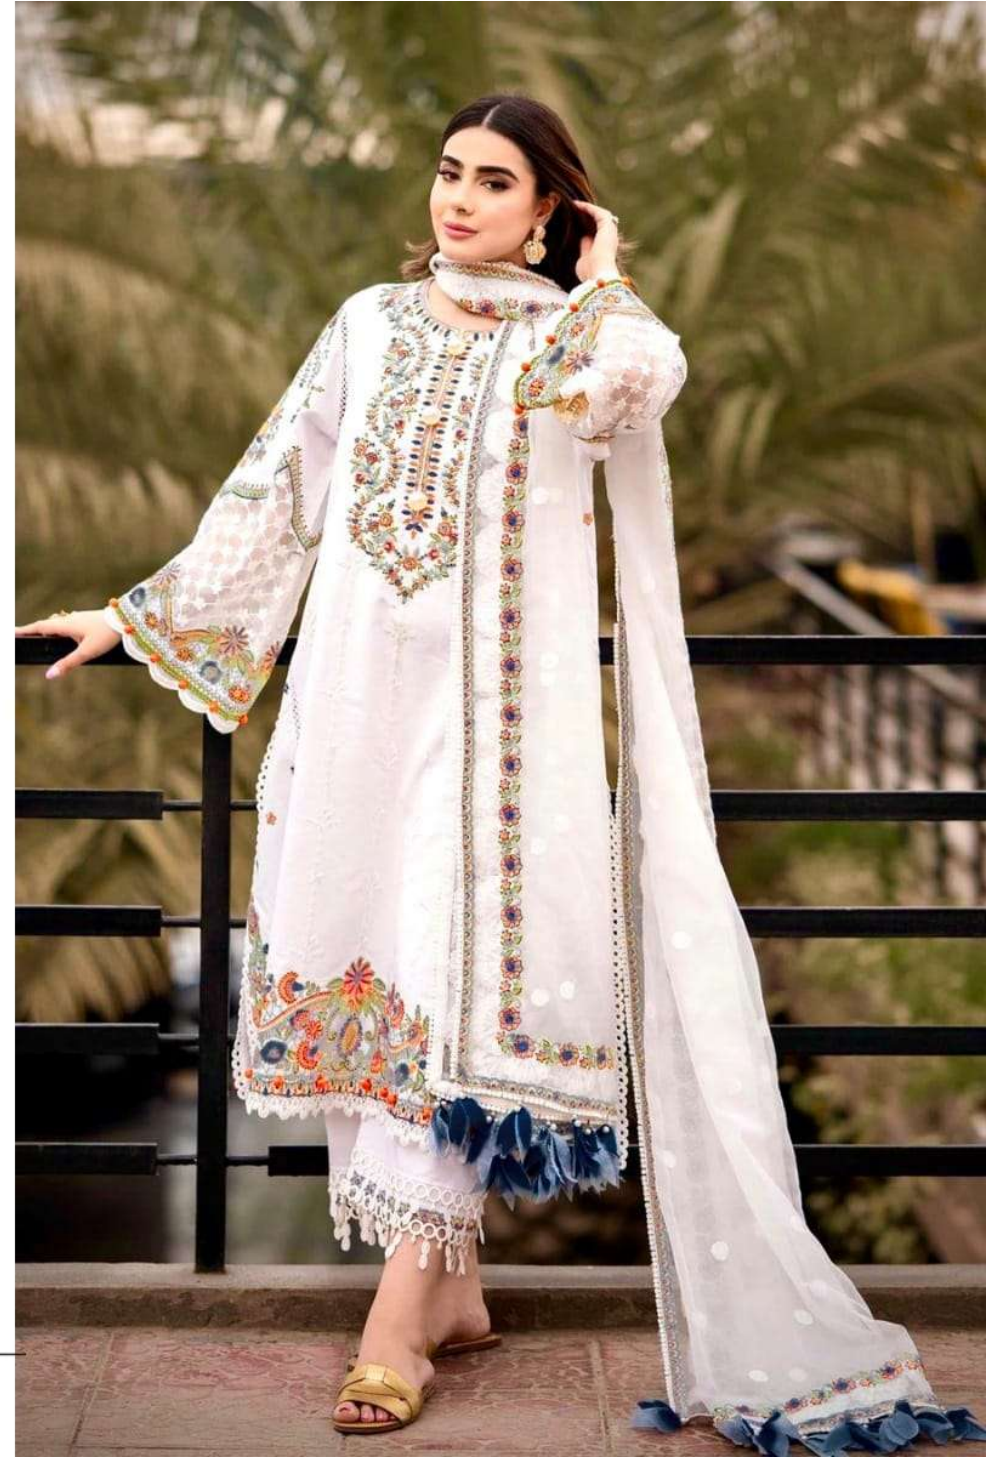

ANAMSA
AA REAL FASHION BRAND

ANAMSA
AA REAL FASHION BRAND

SEMI STICH COLLECTION

TOP- PURE FOX GEORGETTE WITH HEAVY EMBROIDERY AND SEQUENCE WORK

BOTTOMINNER- DULL SHANTOON

DUPATTA- PURE FOX GEORGETTE FANCY DUPATTA WITH HEAVY EMBROIDERY