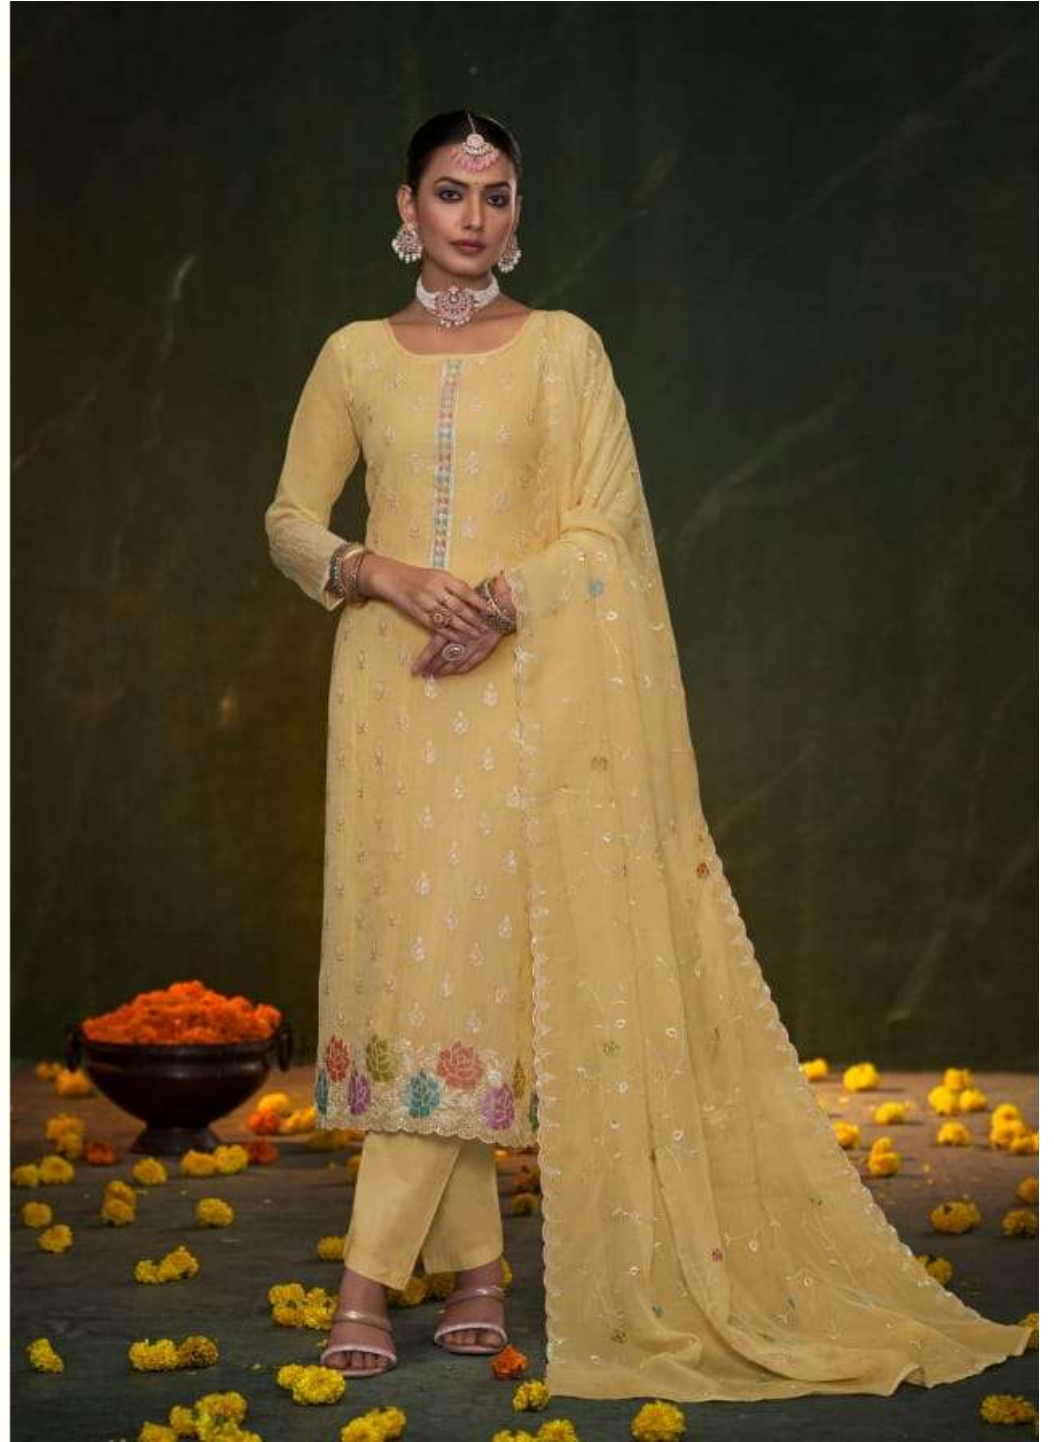

DYNAMICS

DN | 13156

GLAMOROUS

DN | 13155

DN | 13154

CELEBRATE . . . *Fabrics embroidery shows artistic craftsmanship.*

DN | 13151

13151

13152

13153

13154

13155

13156

- TOP - CRUNSHI SILK WITH HEAVY WORK
- BOTTOM+INNER - HEAVY DULL SANTOON
- DUPATTA - CRUNSHI SILK WITH HEAVY WORK
- DESIGNS - 06

CATALOGUE :- **EEMA**

RATE :- 1085/-