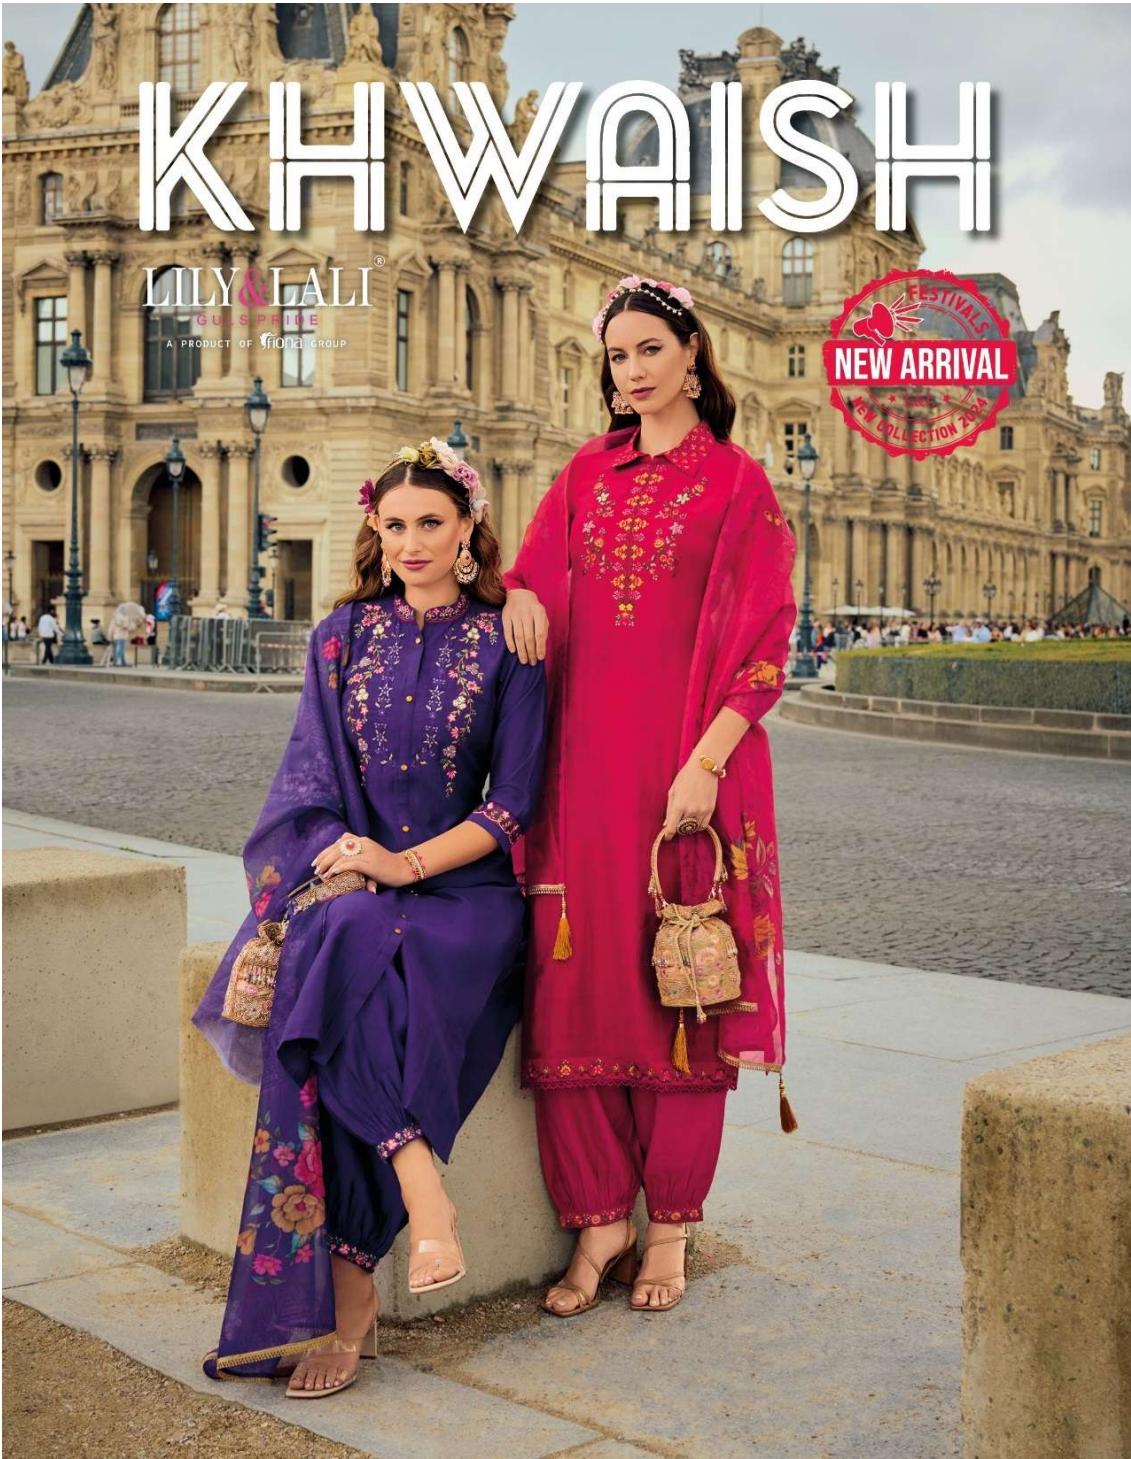

KHWAISH

LILY & LALI®
GULSPRING
A PRODUCT OF FIORELLI GROUP

FESTIVALS
NEW ARRIVAL
NEW COLLECTION 2021