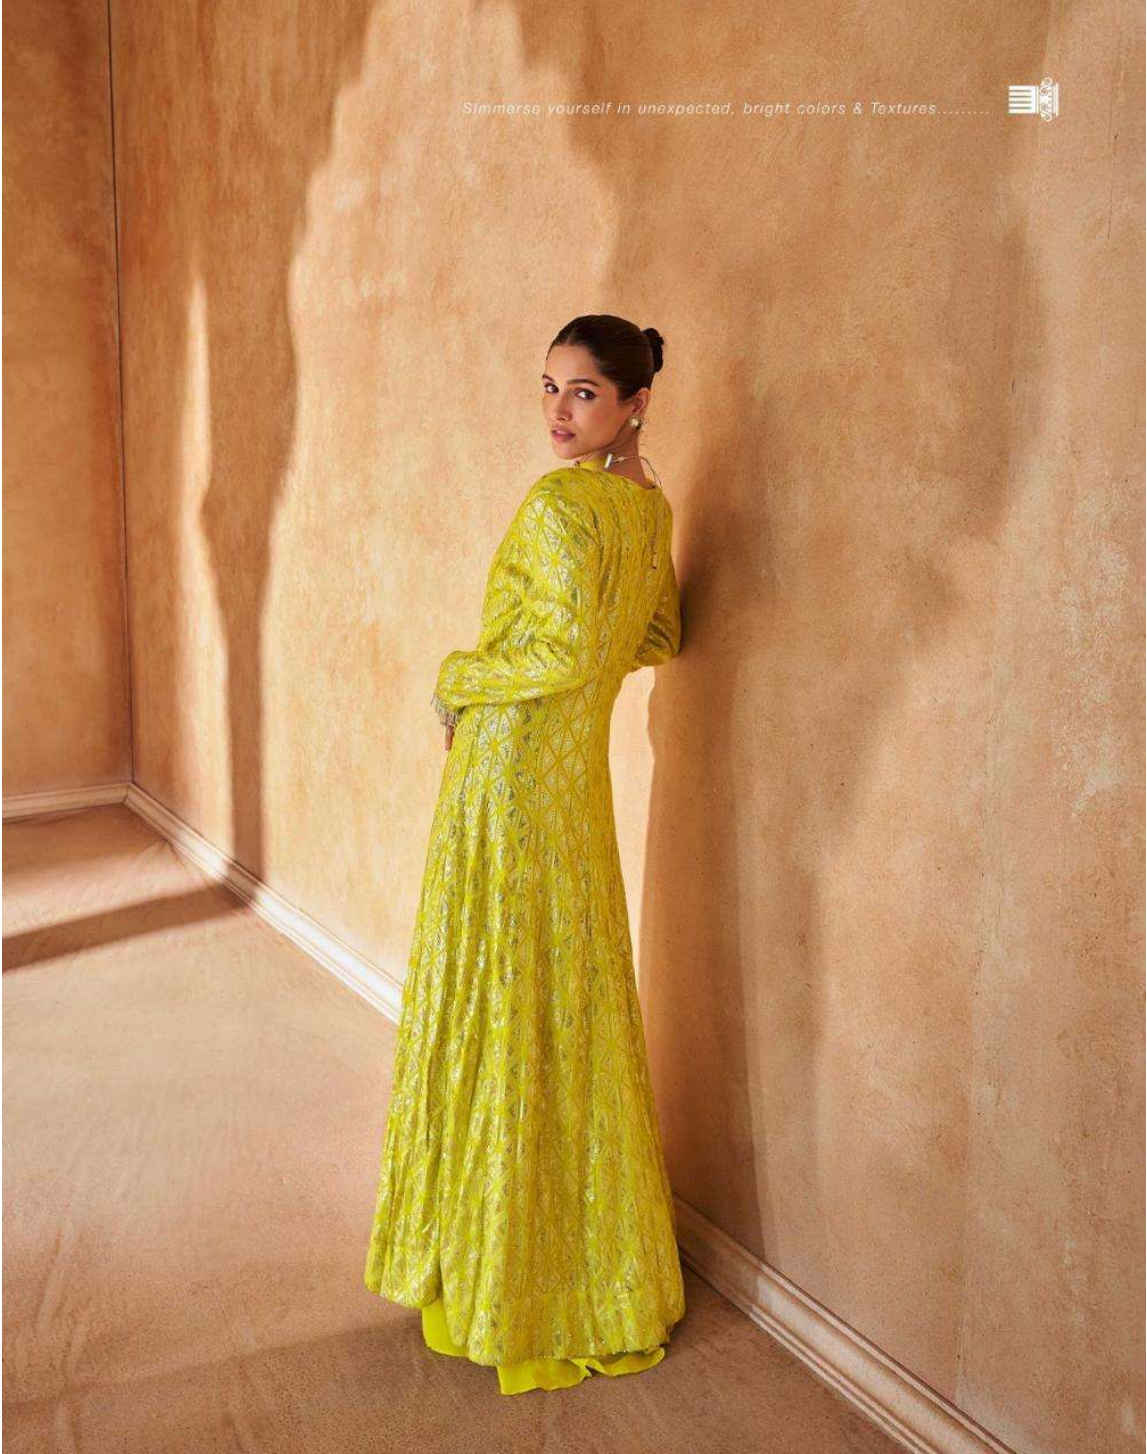

Immerse yourself in unexpected, bright colors & Textures.....