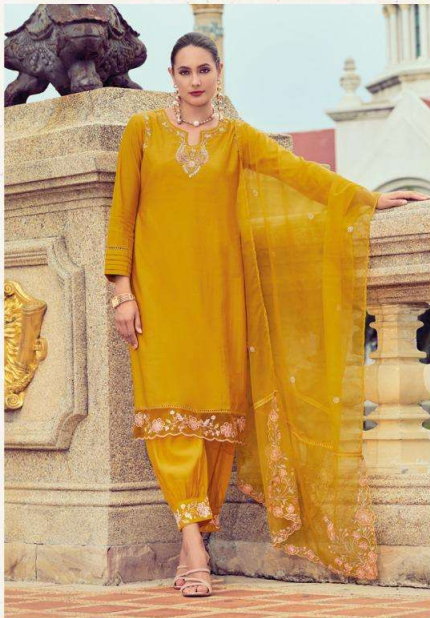

 **LADY LEELA** Collection

1346

1341

1342

1345

1346

1343

1344

BOTTOM

PURE VISCOSE SILK AFGHANI PANT WITH BOTTOM WORK & POCKET

DUPATTA

DESIGNER EMBROIDERY ON ORGANZA FABRIC WITH LACES

SIZES - M L XL XXL 3XL

NOTE

- * POCKET INSIDE EVERY PANT
- * PURE COTTON INNER IN EVERY TOP
- * STICKER POSTER INSIDE EVERY CATALOGUE