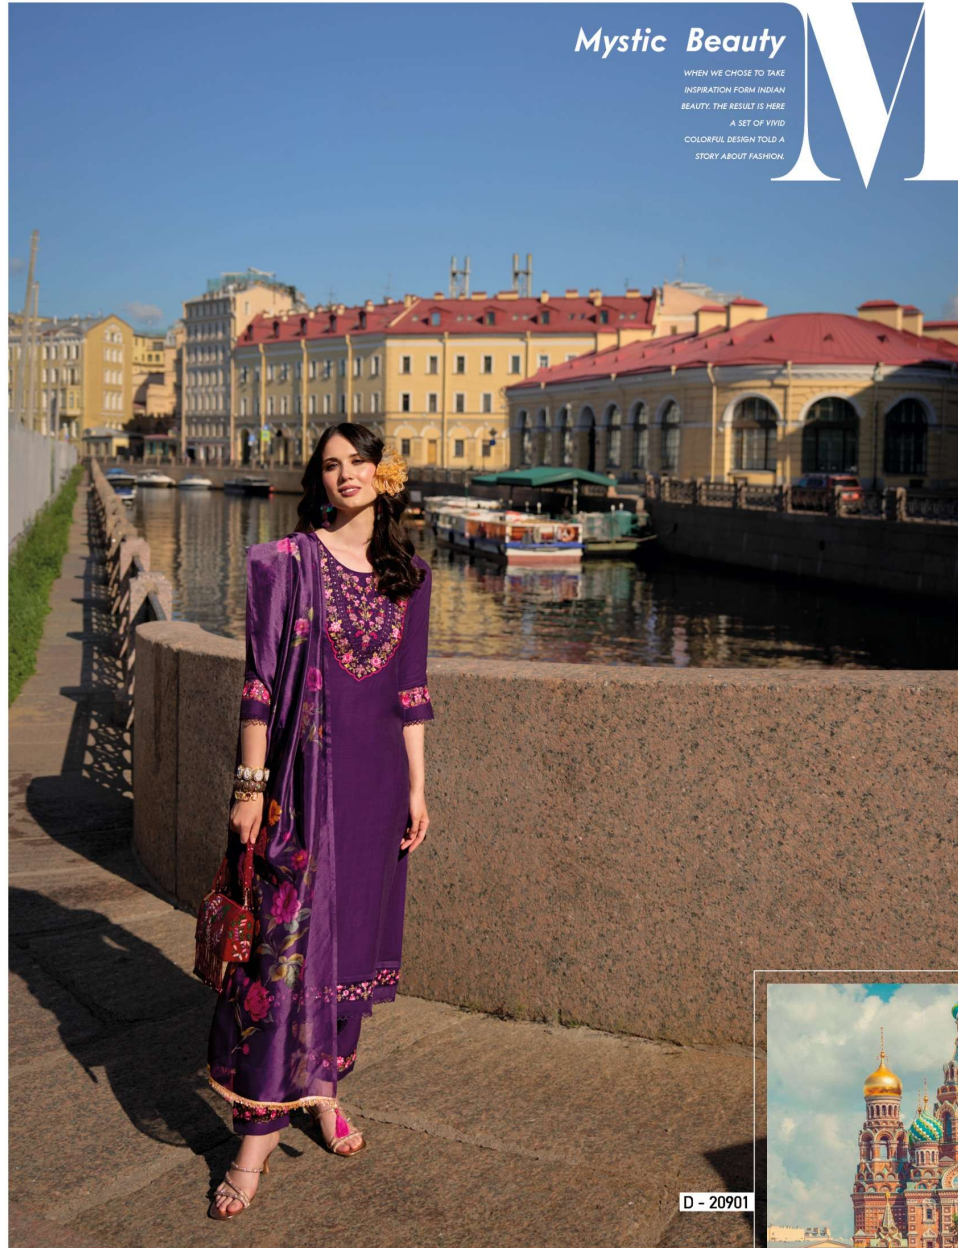

Mystic Beauty