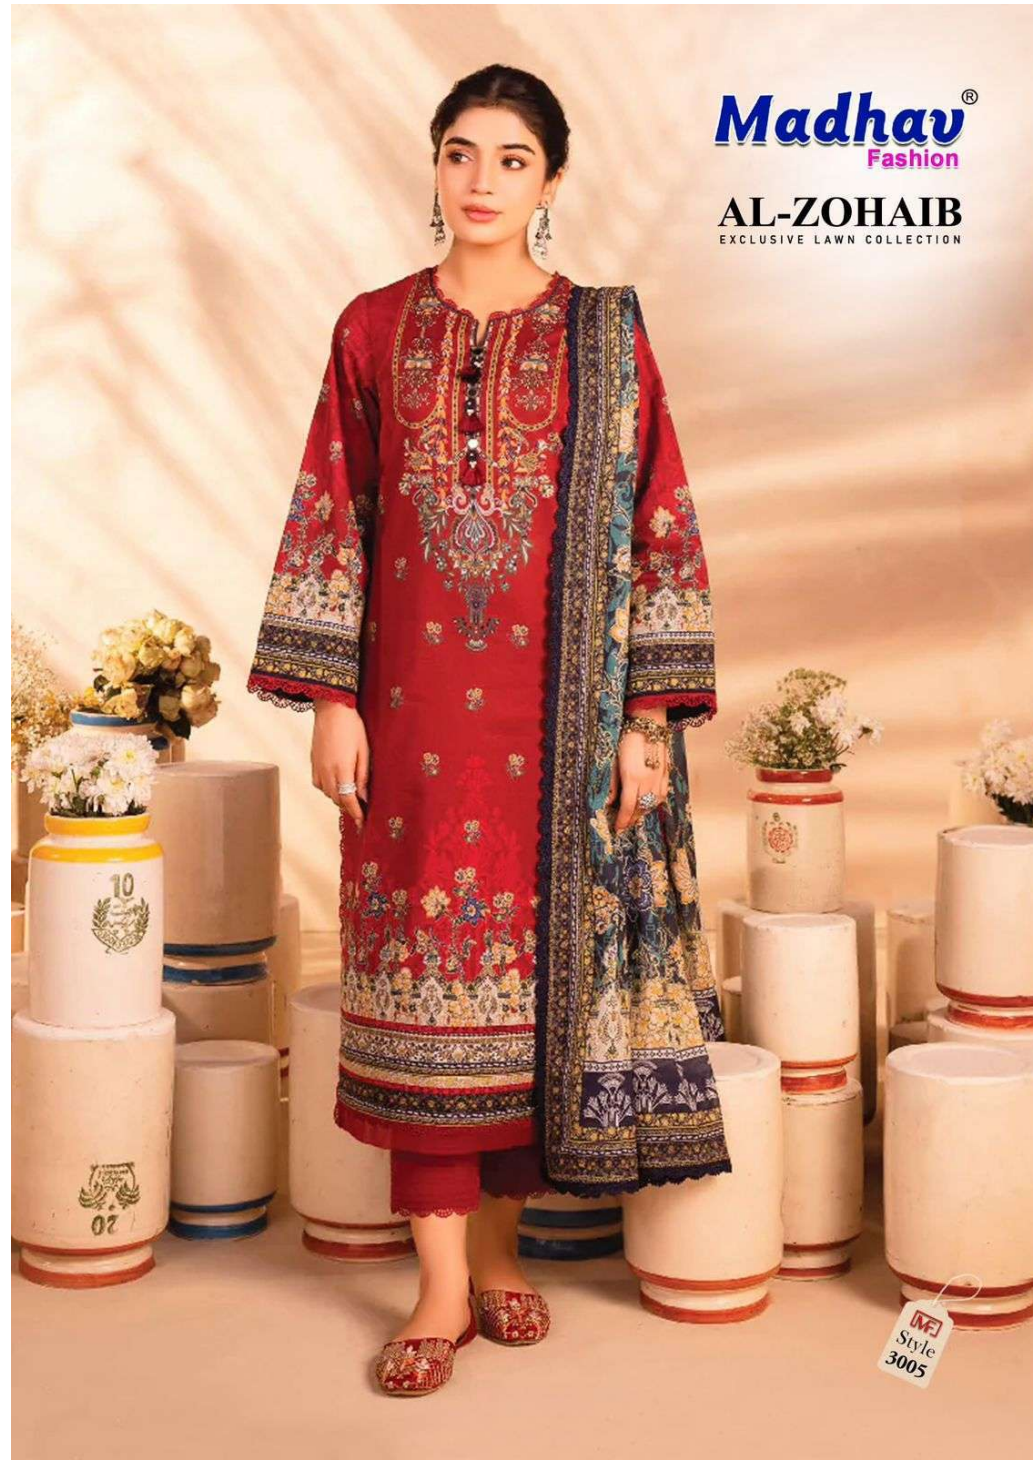

Madhav®
Fashion

AL-ZOHAIB
EXCLUSIVE LAWN COLLECTION

Style
3005