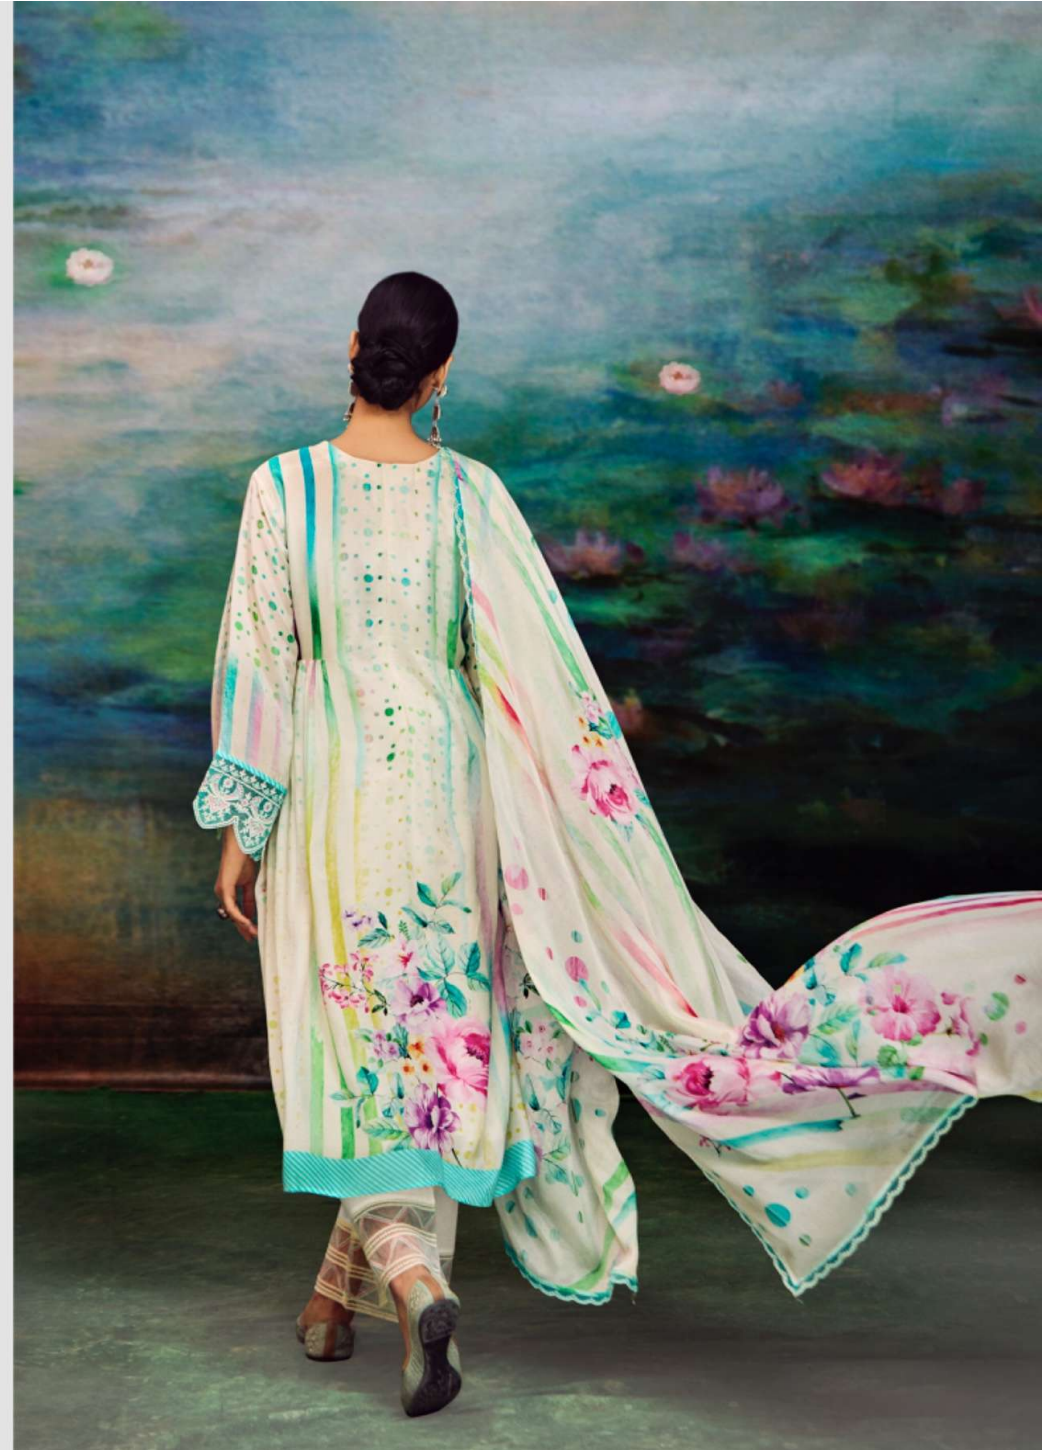

ਸ਼ਕੀਨੋ شڪينو
SHAKINO

DUPATTA

PURE CHINNON WITH DIGITAL PRINT AND
DORI SCALLOPED EMBROIDERY ON ORGANZA

TOP

PURE MUSLIN WITH DIGITAL PRINT DORI
EMBROIDERY ON NECKLINE, ORGANZA DORI SCALLOPED
EMBROIDERY ON SLEEVES

BOTTOM

PURE MUSLIN HEAVY WITH DORI EMBROIDERY ON ORGANZA

Heer
BY KIMORA