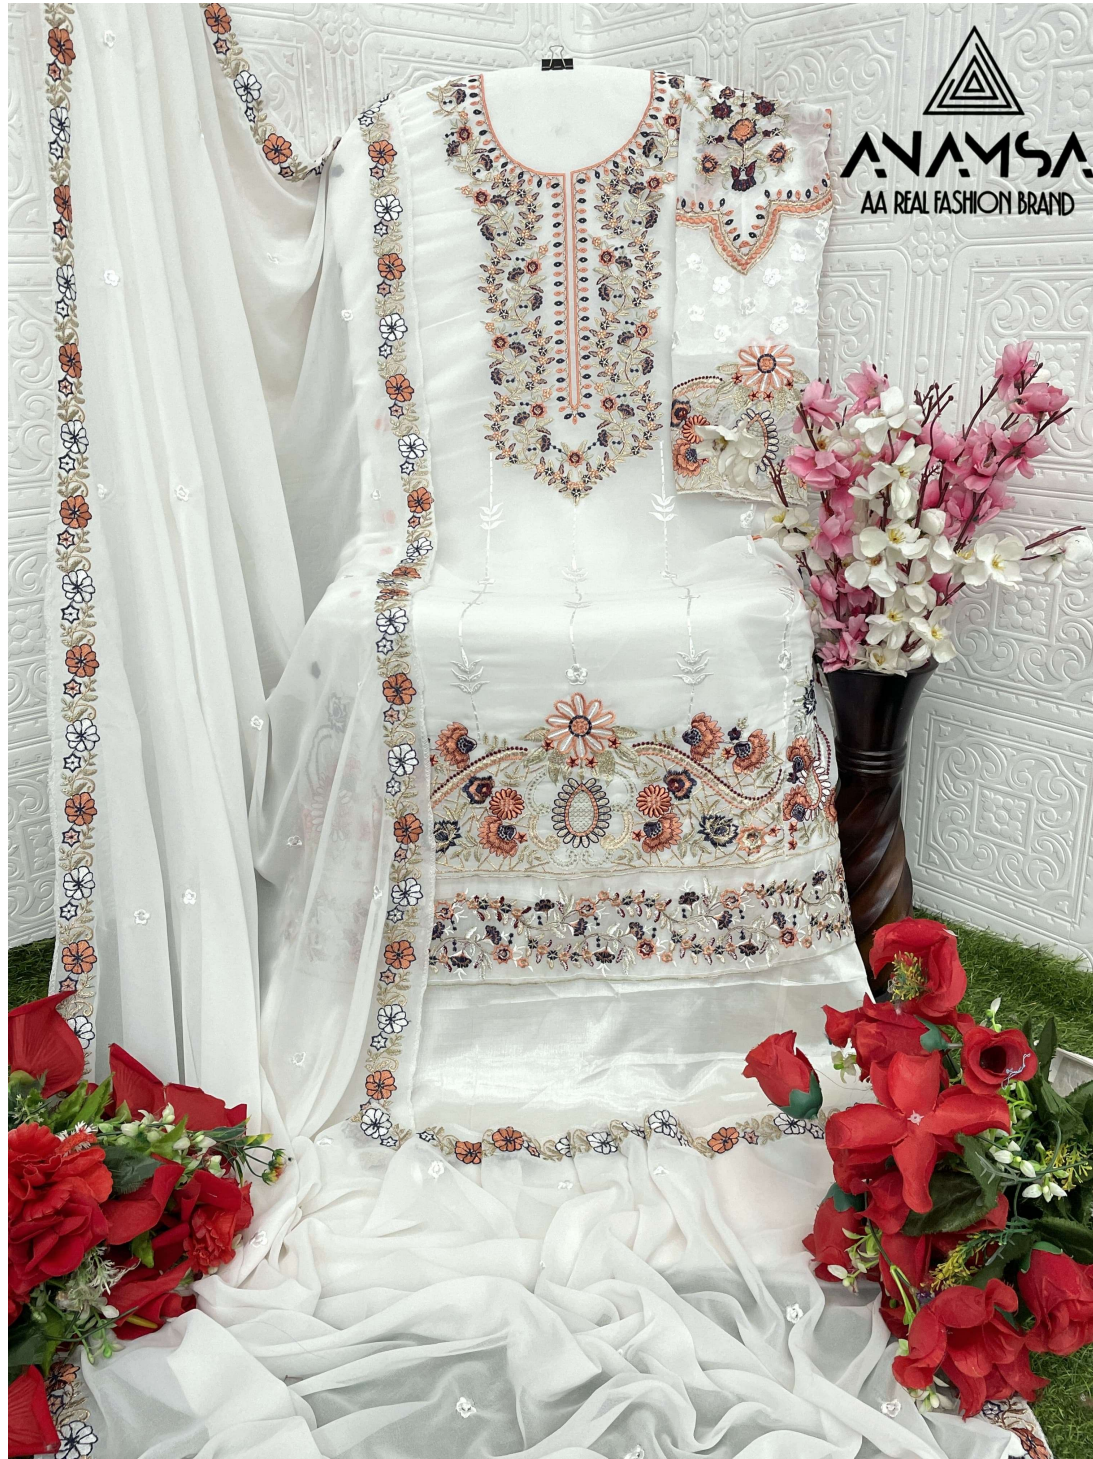

SEMI STICH COLLECTION

TOP- PURE FOX GEORGETTE WITH HEAVY EMBROIDERY AND SEQUENCE WORK

BOTTOMINNER- DULL SHANTOON

DUPATTA- PURE FOX GEORGETTE FANCY DUPATTA WITH HEAVY EMBROIDERY

7773
D.No:-502

ANAMSA
AA REAL FASHION BRAND