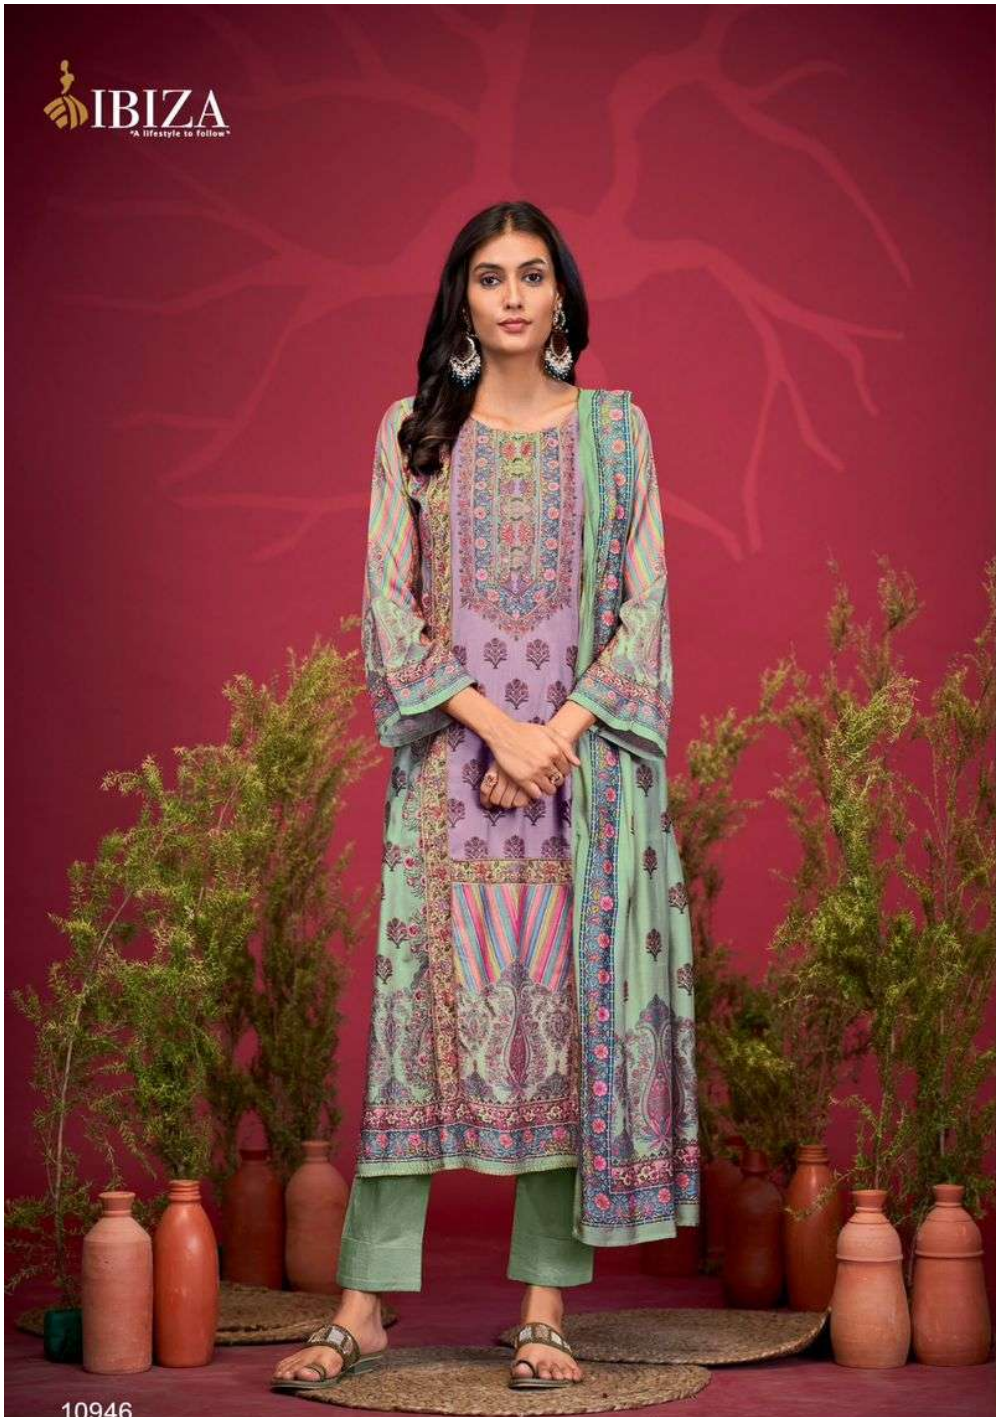

 **IBIZA**
A lifestyle to follow™

Nadia

10943

PURE ELEGANCE WITH **ALLURING FLORAL** PATTERNS ON LACY

FABRIC AND ADD GLAMOUR TO **YOUR STYLE**.

WHEN WE CHOSE TO TAKE INSPIRATION FORM **INDIAN BEAUTY**. THE RESULT IS HERE A SET OF VIVID
COLORFUL DESIGN TOLD A STORY **ABOUT FASHION**.

AN INSPIRATIONAL FABRICS UNDER THE DESIGNER PRINTED, IS TRUE TO ITS
NAME, TRADITIONAL AND FOR **WOMAN** FROM ALL WALKS OF LIFE.

 **IBIZA**
A Lifestyle to follow™

10944

Nadia

TOP

PURE BAMBARG MUSLIN DIGITAL PRINT
WITH DALICATE HANDWORK

DUPATTA

PURE MUSLIN DIGITAL PRINT

BOTTOM

PURE RAYON

COLOUR : 4

RATE : 1595/-

TOTAL : 6380 +GST

10943