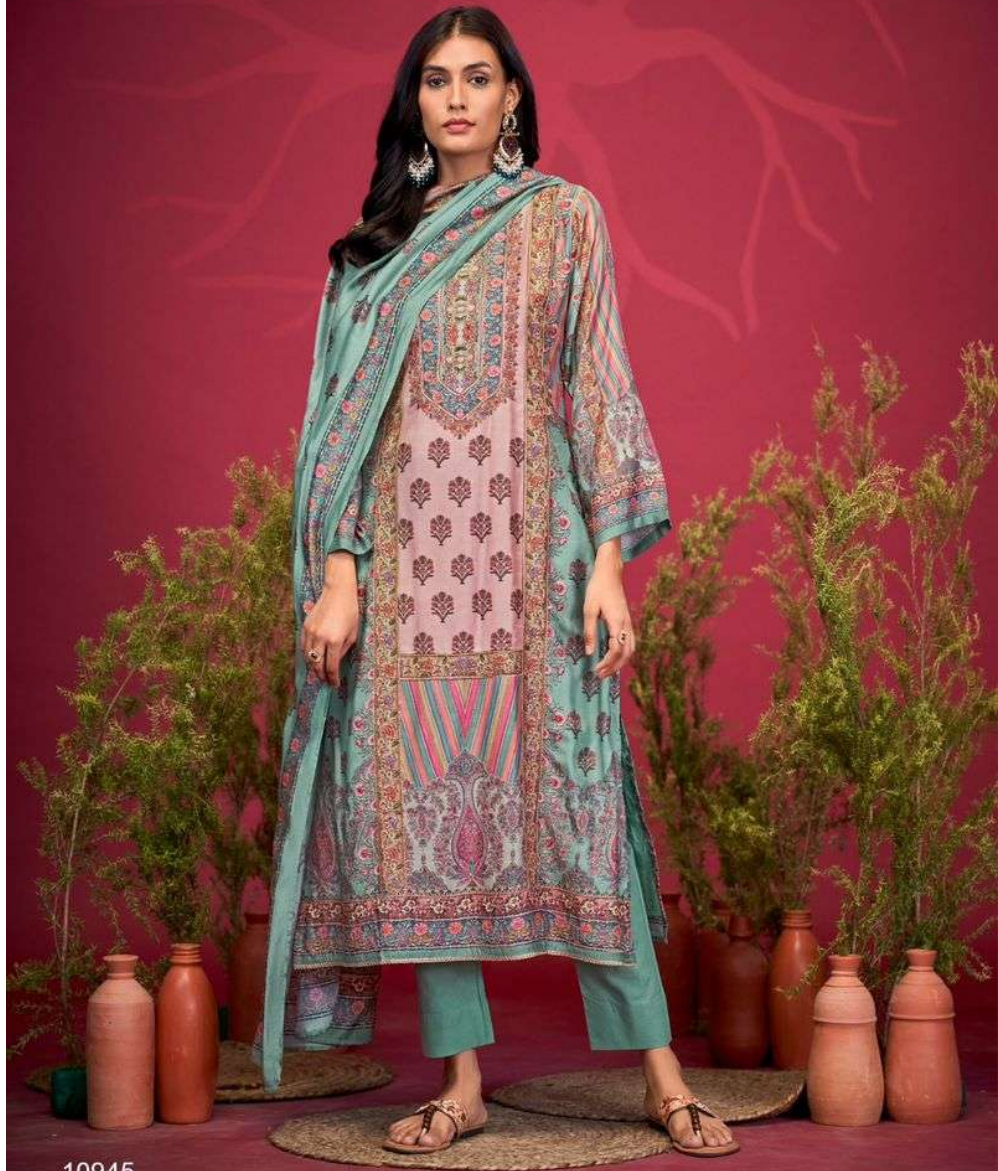

 **IBIZA**
A lifestyle to follow™

Nadia

10943

PURE ELEGANCE WITH **ALLURING FLORAL** PATTERNS ON LACY

FABRIC AND ADD GLAMOUR TO **YOUR STYLE**.

WHEN WE CHOSE TO TAKE INSPIRATION FORM **INDIAN BEAUTY**. THE RESULT IS HERE A SET OF VIVID
COLORFUL DESIGN TOLD A STORY **ABOUT FASHION**.

AN INSPIRATIONAL FABRICS UNDER THE DESIGNER PRINTED, IS TRUE TO ITS
NAME, TRADITIONAL AND FOR **WOMAN** FROM ALL WALKS OF LIFE.

 **IBIZA**
A Lifestyle to follow™

10944

Nadia

TOP

PURE BAMBARG MUSLIN DIGITAL PRINT
WITH DALICATE HANDWORK

DUPATTA

PURE MUSLIN DIGITAL PRINT

BOTTOM

PURE RAYON

COLOUR : 4

RATE : 1595/-

TOTAL : 6380 +GST

10943