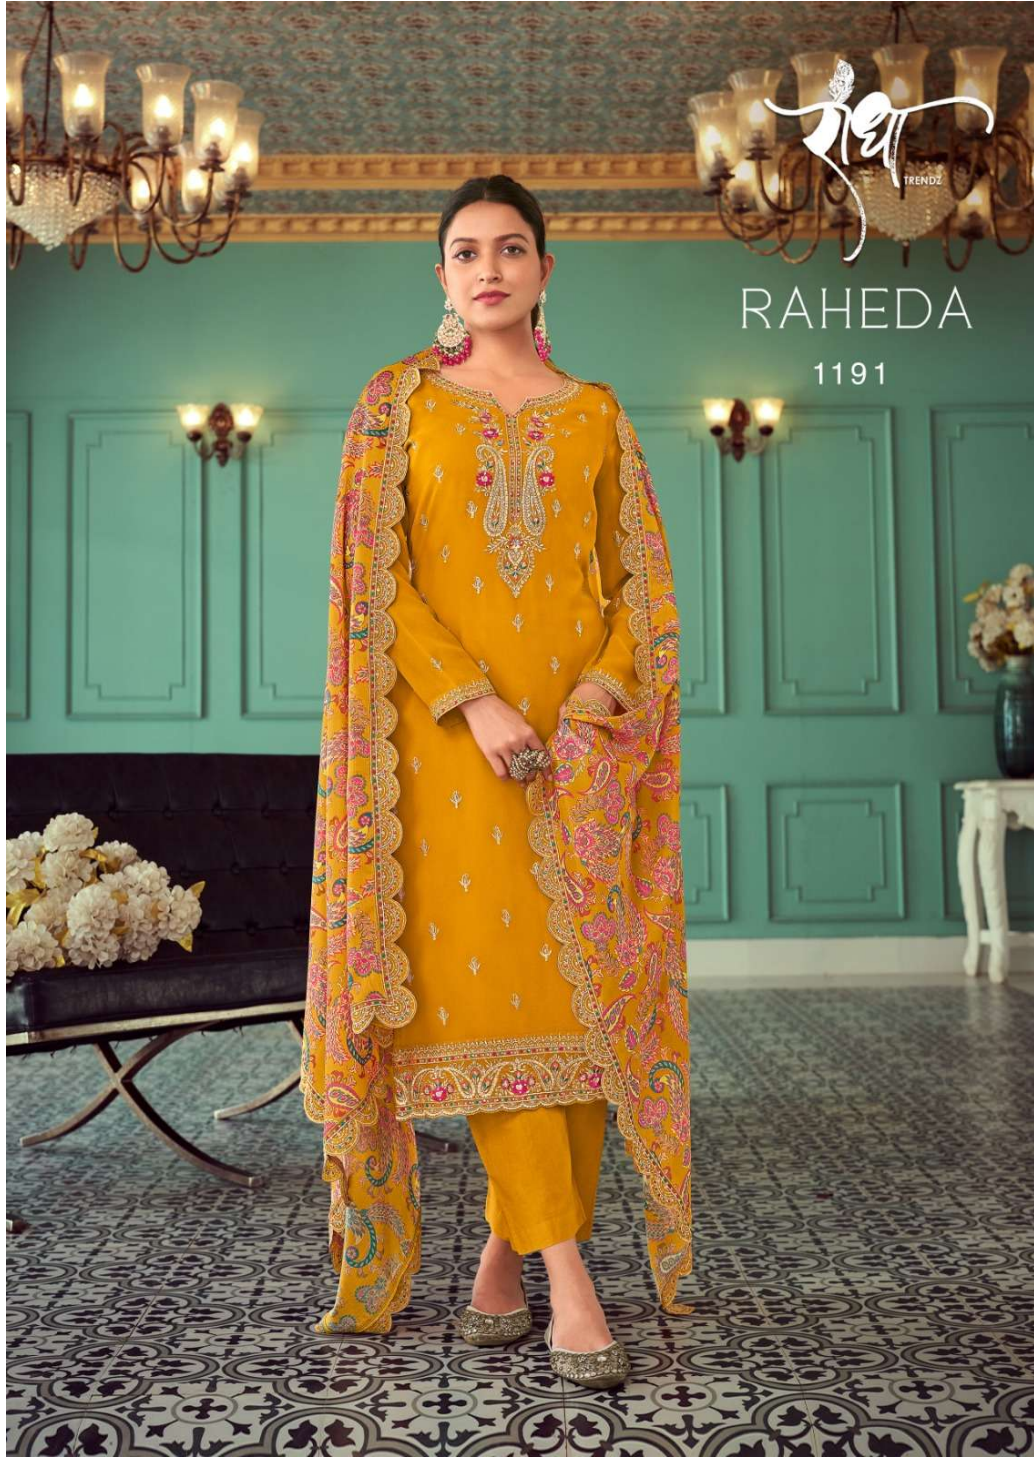

TRENDZ

RAHEDA

net
TRENDS

RAHEDA
1191

RAHEDA

1194

RAHEDA

1193

TRENDS

BAHEDA

1192

RAHEDA

1191

1192

1193

1194

CATALOGUE	DESCRIPTION	D. NO.	PRICE
RAHEDA	- TOP - REAL GEORGETTE WITH EMBROIDERY AND SKELF GROUND WORK	1191	1695/-
	- BOTTOM - HEAVY SANTOON	1192	1695/-
	- DUPATTA - PURE CHINNON WITH FOUR SIDE HEAVY EMBROIDERY LACE	1193	1695/-
		1194	1695/-
TOTAL PIECES : 04		TOTAL AMOUNT : 6,780/- + GST	