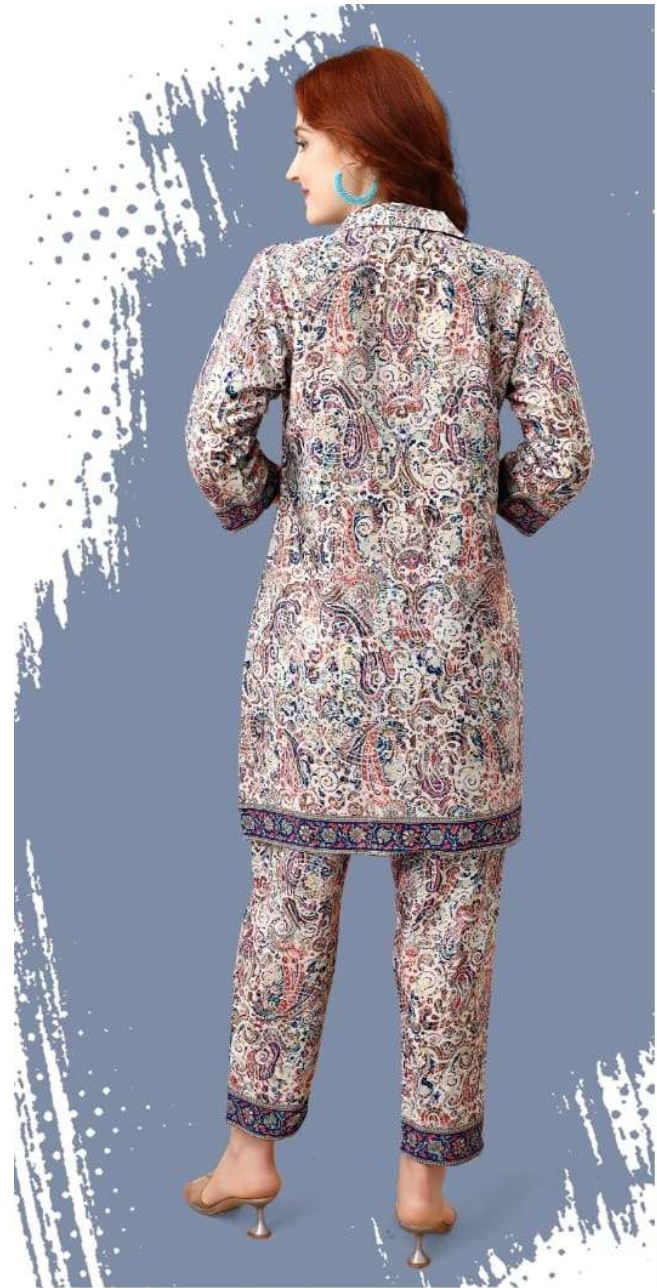

C.S.4005

JISHA KAFTAN®