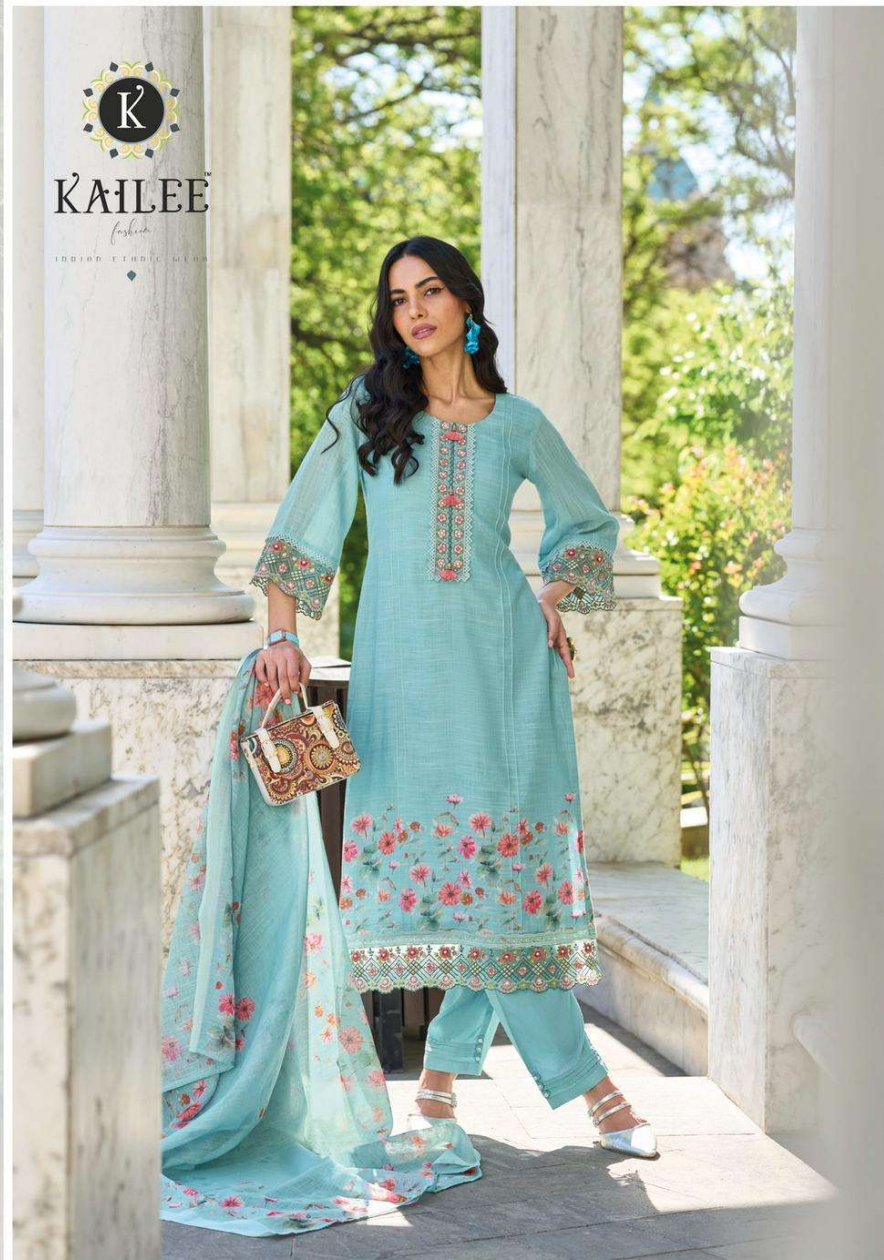

# IZHAAR

VOL - 3

**K**  
**KAILEE™**  
*fashion*  
INDIAN ETHNIC WEAR

**AN INSPIRATIONAL** FABRICS UNDER THE DESIGNER PRINTED, IS TRUE TO ITS NAME, TRADITIONAL AND FOR **WOMAN** FROM ALL WALKS OF LIFE.

IZHAR - **42735**

KAILEE

*fashion*

TRUSSARDI GROUP

IZHAR - 42734

PURE ELEGANCE WITH **ALLURING FLORAL** PATTERNS ON LACY FABRIC AND ADD GLAMOUR TO **YOUR STYLE**

**IZHAR - 42734**

KAILEE™

DESIGNER

IZHAR - 42731

IZHAR - 42732

IZHAR - 42735

IZHAR - 42733

IZHAR - 42734

  
**KAILEE**  
*fashion*  
INDIAN LEBNAD WEAR  
**IZHAAR**  
 VOL - 3

IZHAR - 42736