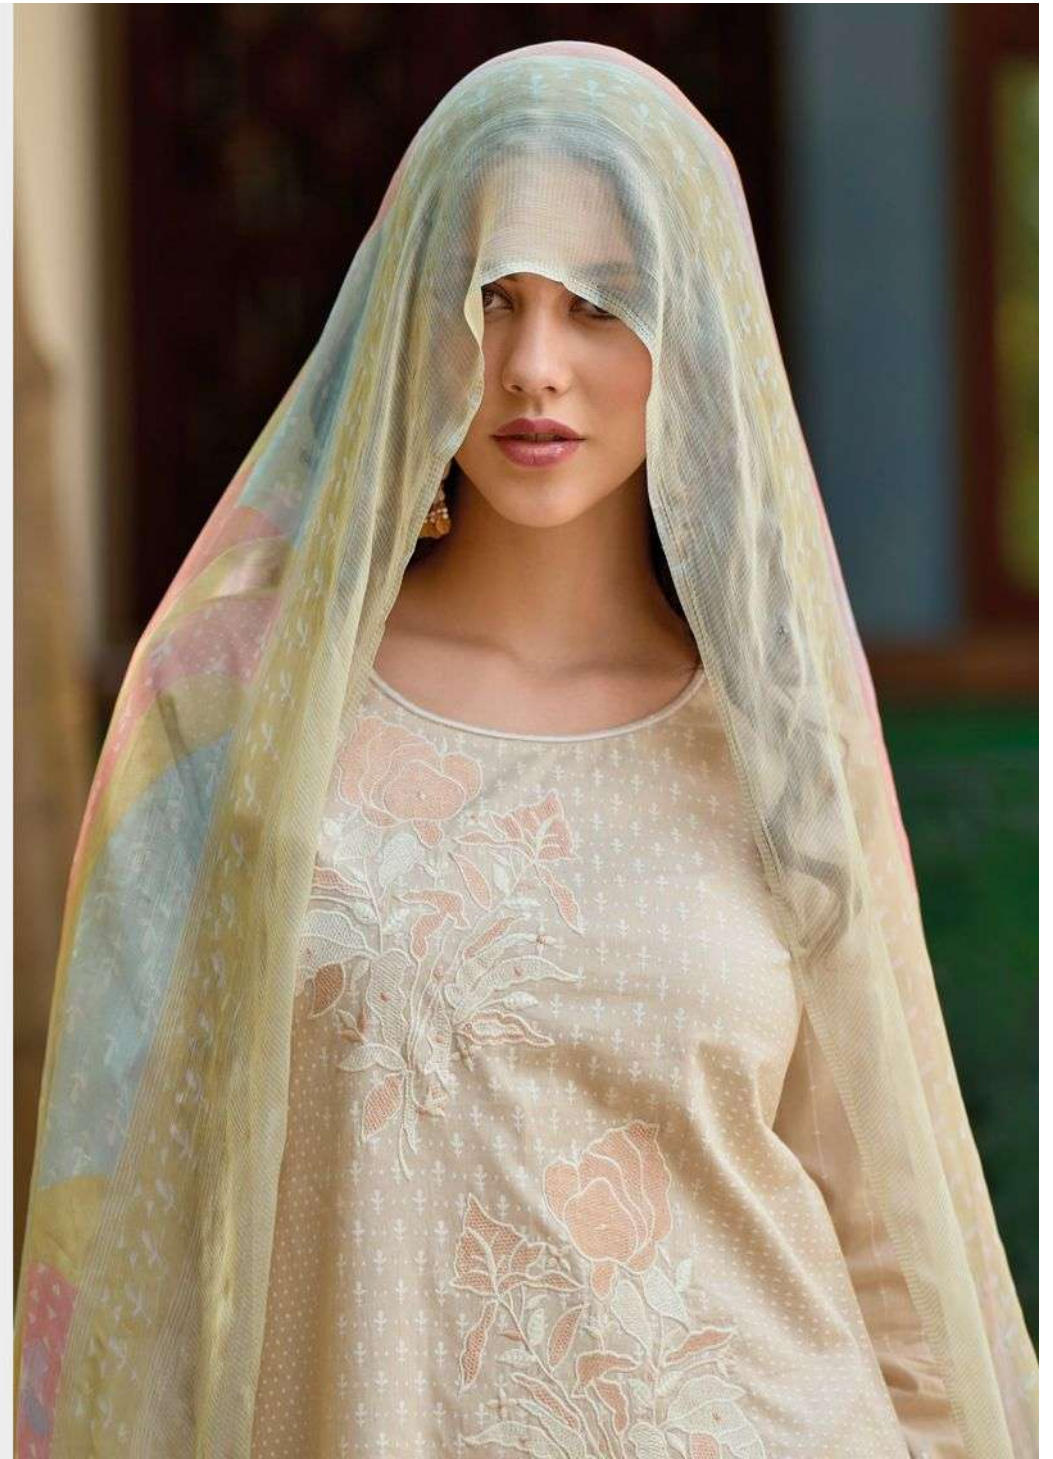

 **IBIZA**  
"A lifestyle to follow"

**GUCCI**

10867//

GLAMOUR *Elegance*

IBIZA  
Lifestyle to Follow

IBIZA  
A lifestyle to follow™

10869 //

DESTINY CREATE  
*Fashion*

10870 //

DESTINY CREATE

*Fashion*

10871 //

IBIZA  
"A lifestyle to follow"

THIS PRETTY

*Strongest*

**IBIZA**  
"A lifestyle to follow"

# GUCCI

**TOP**

PURE LWAN COTTON KHADDI PRINT WITH FANCY EMBROIDERY WORK

**DUPATTA**

PURE JAPAN CHIFFON DIGITAL PRINT

**BOTTOM**

PURE COTTON SOLID EMBROIDERY WORK

**COLOUR : 8**