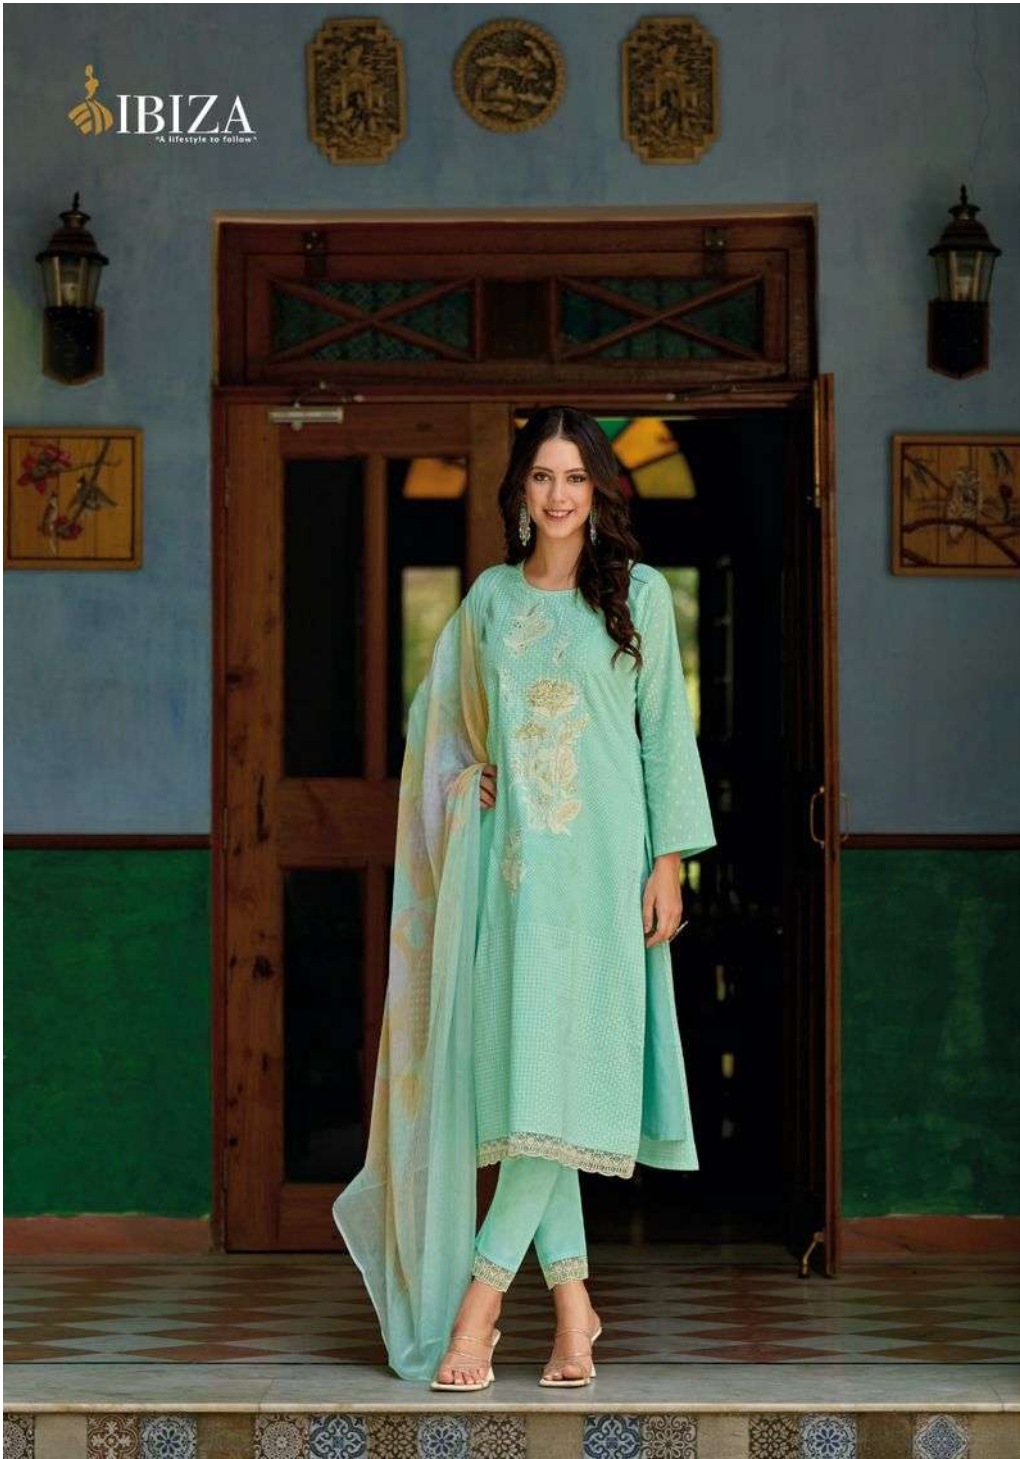

 **IBIZA**  
"A lifestyle to follow"

**GUCCI**

10867//

GLAMOUR *Elegance*

IBIZA  
Lifestyle to Follow

IBIZA  
A lifestyle to follow™

10869 //

DESTINY CREATE  
*Fashion*

10870 //

DESTINY CREATE

*Fashion*

10871 //

IBIZA  
"A lifestyle to follow"

THIS PRETTY

*Strongest*

**IBIZA**  
"A lifestyle to follow"

# GUCCI

**TOP**

PURE LWAN COTTON KHADDI PRINT WITH FANCY EMBROIDERY WORK

**DUPATTA**

PURE JAPAN CHIFFON DIGITAL PRINT

**BOTTOM**

PURE COTTON SOLID EMBROIDERY WORK

**COLOUR : 8**