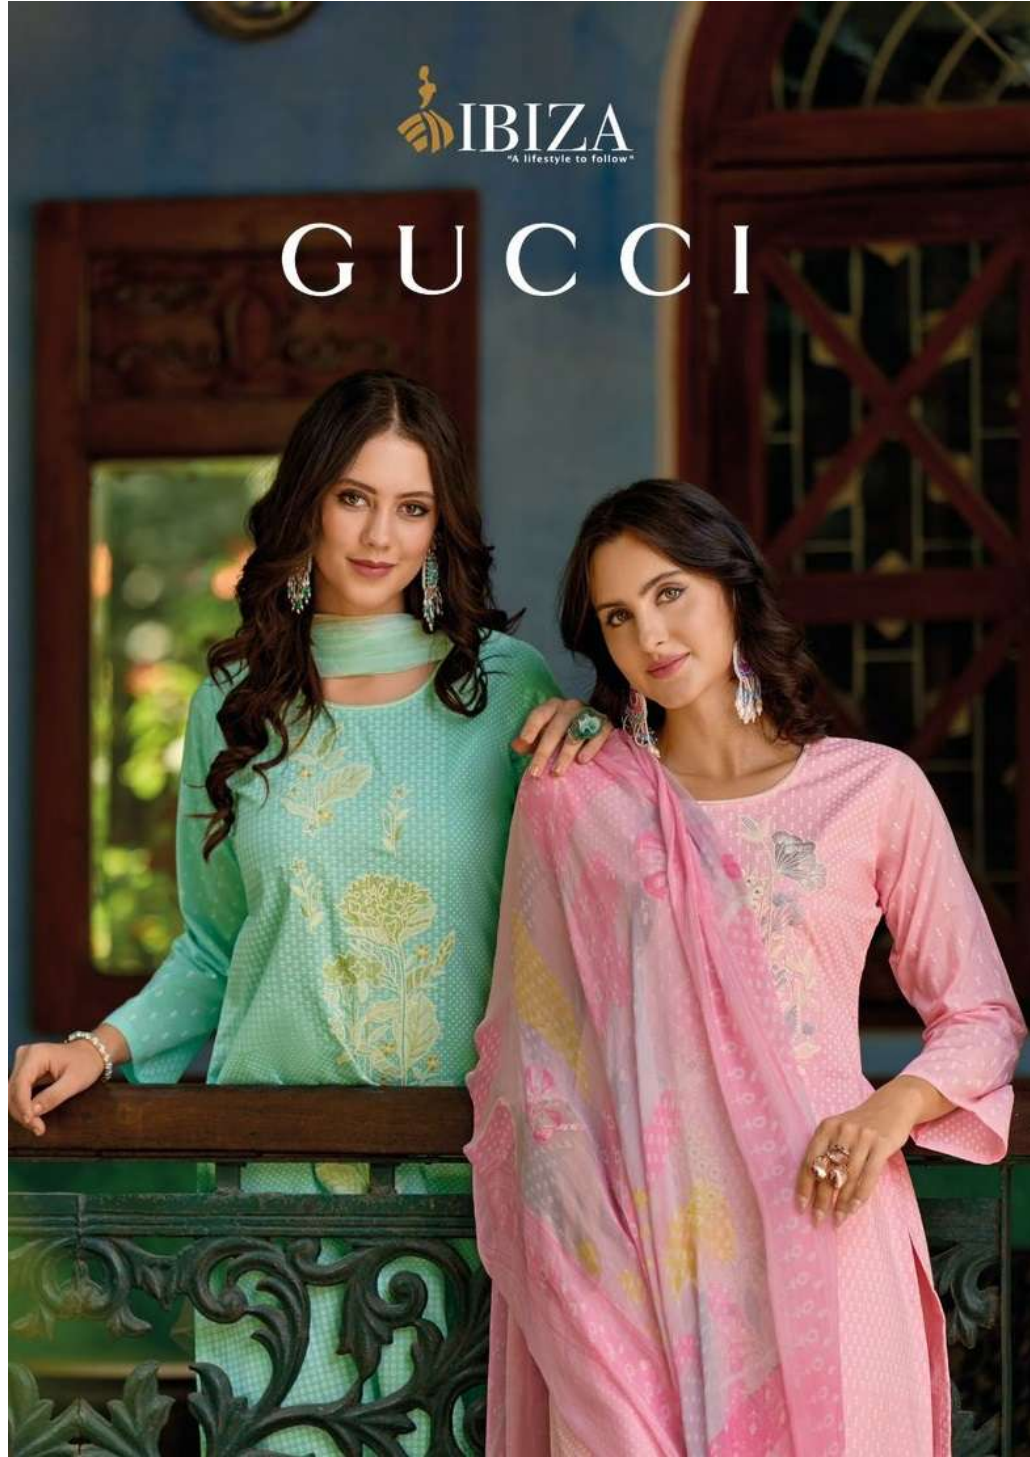

 **IBIZA**  
"A lifestyle to follow"

**GUCCI**

10867//

GLAMOUR *Elegance*

IBIZA  
Lifestyle to Follow

IBIZA  
A lifestyle to follow™

10869 //

DESTINY CREATE  
*Fashion*

10870 //

DESTINY CREATE

*Fashion*

10871 //

IBIZA  
"A lifestyle to follow"

THIS PRETTY

*Strongest*

**IBIZA**  
"A lifestyle to follow"

# GUCCI

**TOP**

PURE LWAN COTTON KHADDI PRINT WITH FANCY EMBROIDERY WORK

**DUPATTA**

PURE JAPAN CHIFFON DIGITAL PRINT

**BOTTOM**

PURE COTTON SOLID EMBROIDERY WORK

**COLOUR : 8**