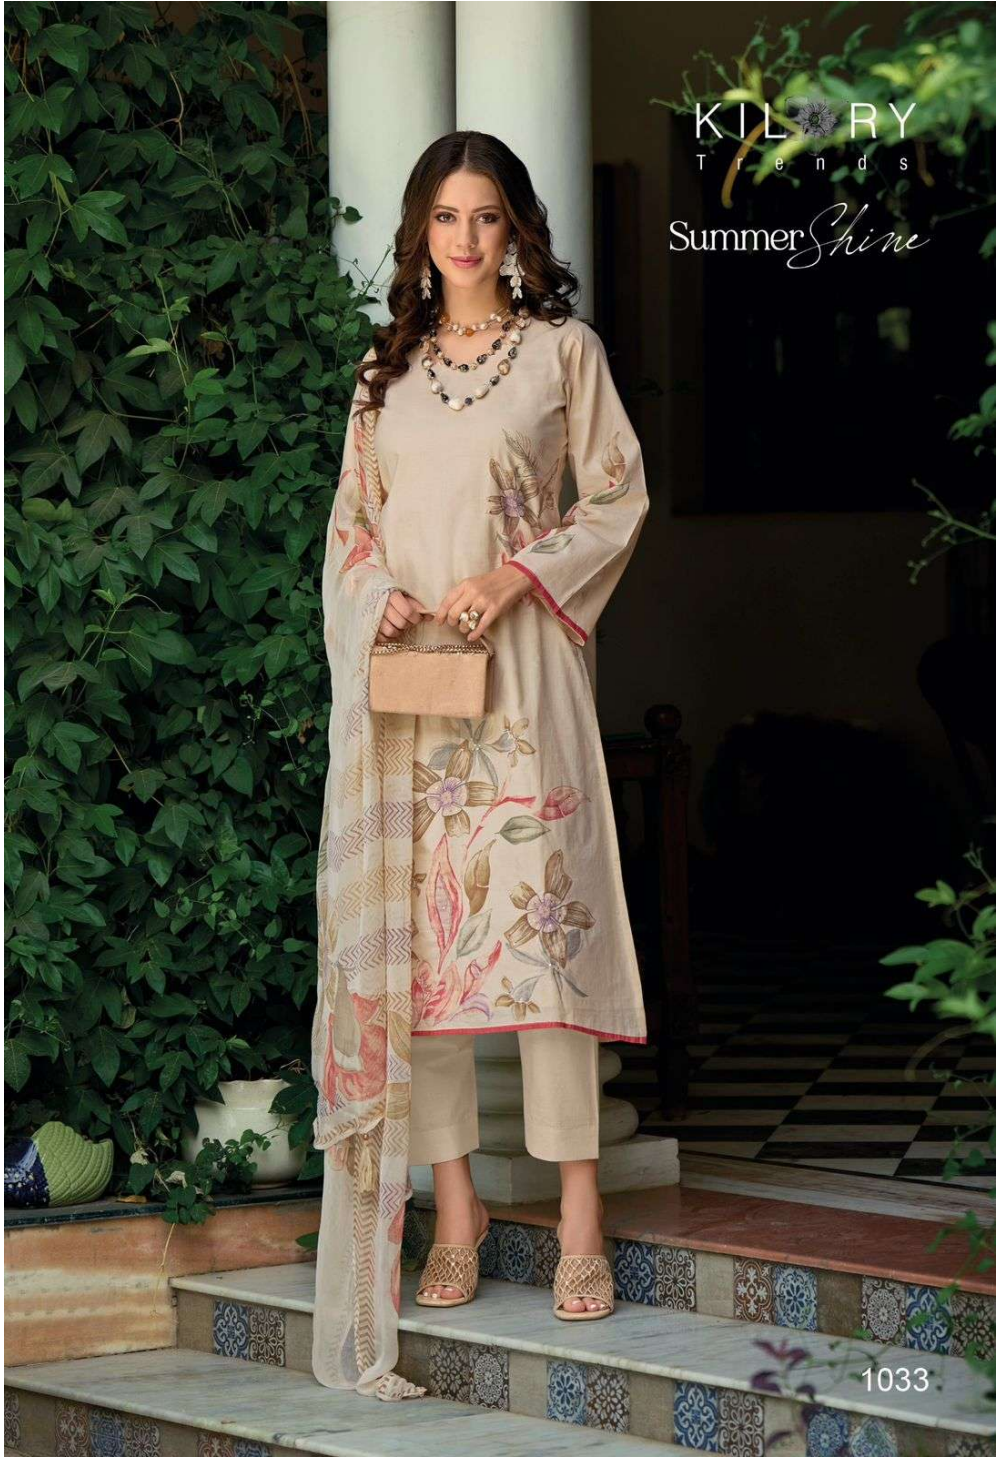

KILORY  
Trends

Summer Shine

KILORY  
Trends

Summer Shine

1031

KILORY  
Trends

Summer Shine

1036

KILORY  
Trends

Summer Shine

1035

KILORY  
Trends

Summer Shine

1033

KILRY  
Trends

Summer Shine

## Summer Shine

**TOP**

PURE LWAN COTTON DIGITAL  
PRINTING WITH FANCY HANDWORK

**DUPATTA**

PURE BEMBER CHIFFON DIGITAL PRINT

**BOTTOM**

PURE SOLID COTTON

**DESIGN : 6**