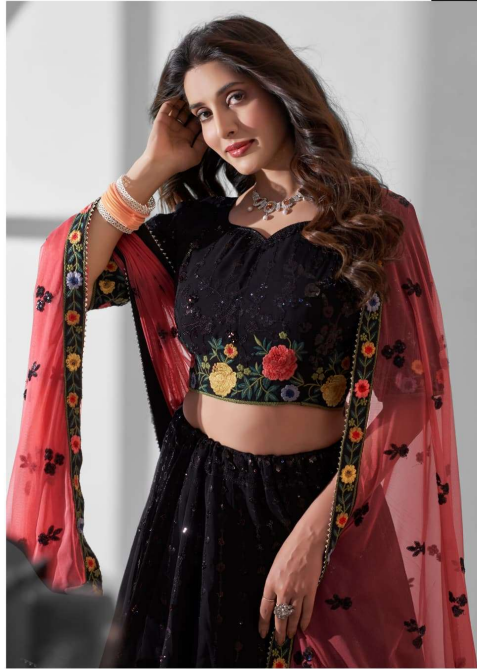

suitably sassy

IT HAPPENS TO BE EXCITING TO LEARN ABOUT THE ORIGIN CONNECTED WITH
LEHENGA CHOLI WHICH SAYS THAT IT WAS IN THE BEGINNING WORN SIMPLY BY
WOMEN IN MUGHAL ERA

D.no-11009