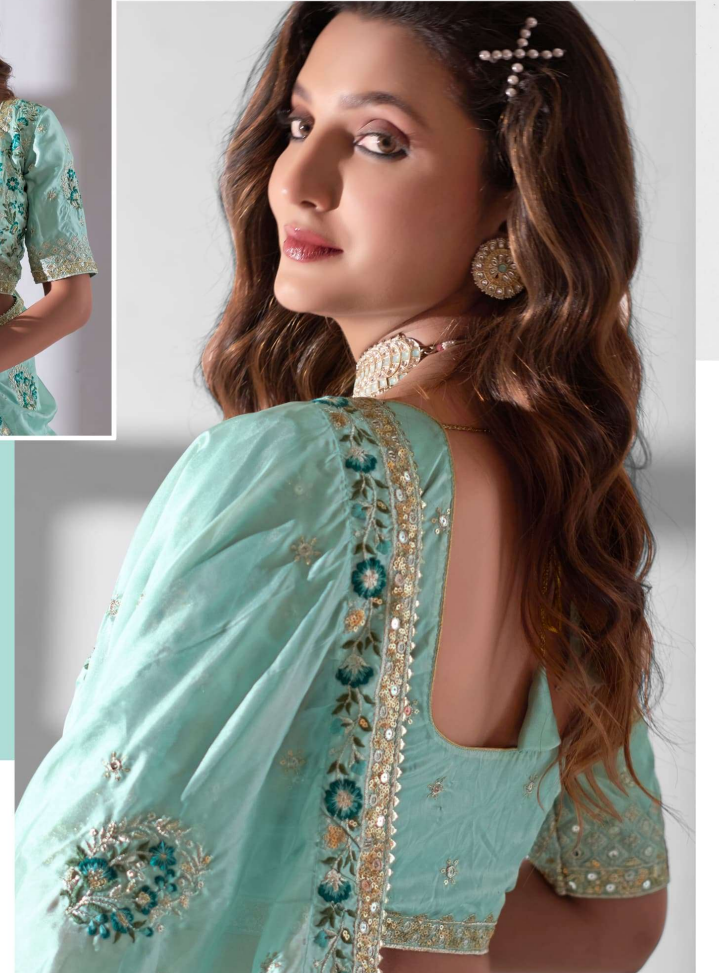

BRIDESMAID

VOL - 02

TREND
MINT
MOMENT

anantesh
Lifestyle

YOU ARE NOT
JUST A WOMAN

You are a fashion
magazine who
has an enviable
friend list.

TREND
MINT
MOMENT

This gorgeous pastel
hue brings a refreshing
coolness to the scorching
summer. Soft, feminine
and delicate-mint steals
the show when paired
with neutrals, whites,
mustards or even other
pastels for a flirty look.

D.no-11012

Anantesh
Lifestyle

life's occasional glitch

D.no-11013

Anantesh
Lifestyle

IT HAPPENS TO BE EXCITING TO LEARN ABOUT THE ORIGIN CONNECTED WITH LEHENGA CHOLI WHICH SAYS THAT IT WAS IN THE BEGINNING WORN SIMPLY BY WOMEN IN MUGHAL ERA

D.no-11010

suitably sassy

IT HAPPENS TO BE EXCITING TO LEARN ABOUT THE ORIGIN CONNECTED WITH
LEHENGA CHOLI WHICH SAYS THAT IT WAS IN THE BEGINNING WORN SIMPLY BY
WOMEN IN MUGHAL ERA

D.no-11009

Anantesh
Lifestyle

11011

11012

11013

Anantesh
Lifestyle
BRIDESMAID
VOL - 02

CODE	MAIN COLOUR	LEHENGA FABRIC	BLOUSE FABRIC	DUPATTA FABRIC	SIZE SEMI STITCHED	WEIGHT	WORK DETAILS	PRICE (EXCLUDING GST 12%)
11009	Black	Premium georgett	Premium georgett	Premium net	Size upto 42 bust and waist	3kg.	Sequance and multi embroidery	5545/-
11010	Sky blue	Pure organza	Pure organza	Pure organza	Size upto 42 bust and waist	3kg.	Sequance and multi embroidery	5595/-
11011	Wine	Premium georgett	Premium georgett	Premium net	Size upto 42 bust and waist	3kg.	Sequance and multi embroidery	5545/-
11012	Pink	Pure organza	Pure organza	Pure organza	Size upto 42 bust and waist	3kg.	Sequance and multi embroidery	5595/-
11013	Sky blue	Puremium net	Puremium net	Puremium net	Size upto 42 bust and waist	3kg.	Gota Patti Work With Sequance	5495/-