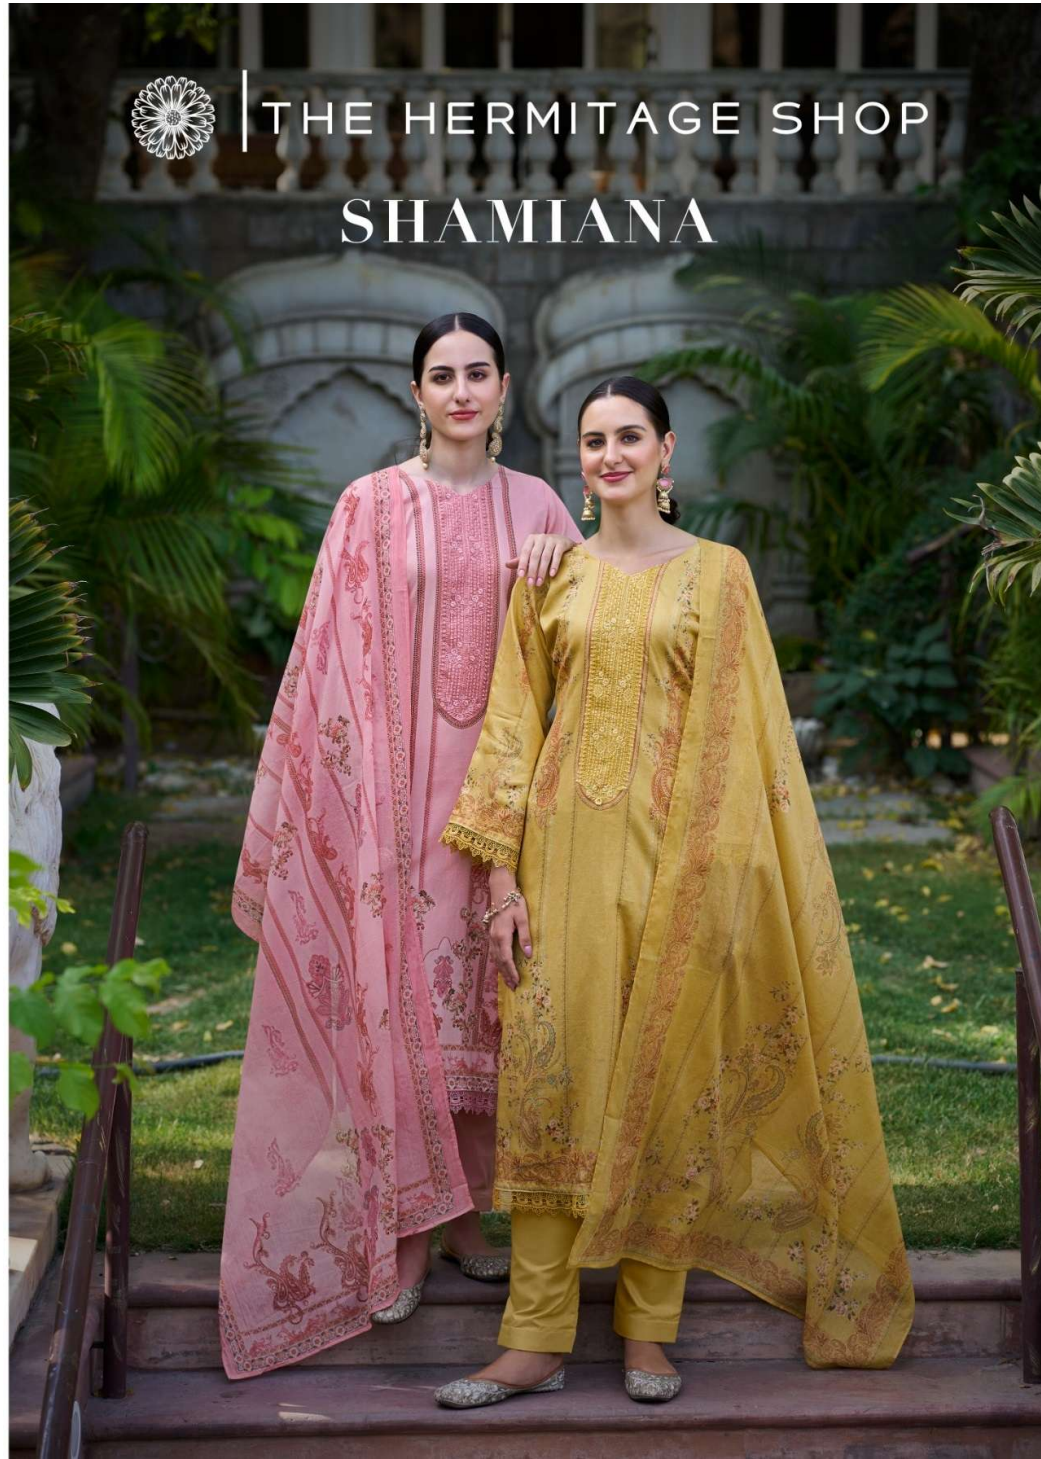

THE HERMITAGE SHOP

SHAMIANA

THE HERITAGE SHOP

SM-04

| THE HERMITAGE SHOP

~TOP~

SWISS LAWN DIGITAL PRINTS WITH EMBROIDERY  
& CROSHIA LACE DAMAN SLEEVES

~BOTTOM~

PURE COTTON SOLID

~DUPATTA~

PURE 100% HIGHEST QUALITY  
MAL - MAL - FULL LENGTH

| 925 PLUS 5% GST 06 PCS |

HIGHEST QUALITY FABRIC WITH PREMIUM LUXE DESIGNS  
PAIRED WITH FINEST COUNT MAL - MAL DUPPATA

SHAMIANA

SM-01

SM-02

SM-05

SM-06

SM-03

SM-04

 | THE HERMITAGE SHOP

SHAMIANA