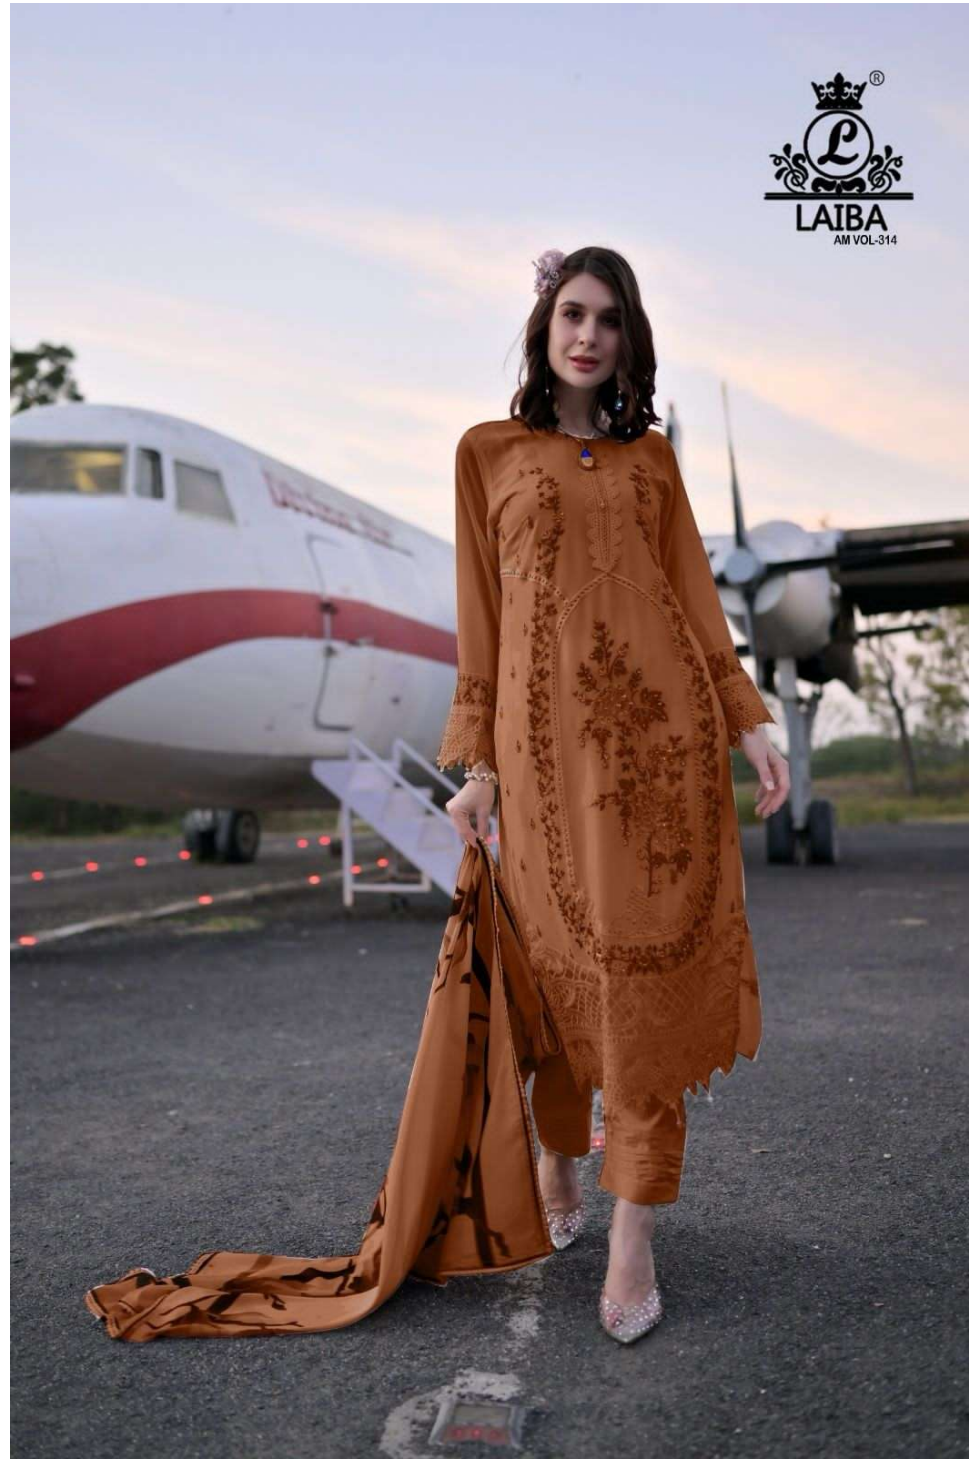

LAIBA
AM VOL-314

VOL-314

FABRICS DETAILS

TOP:-PURE GEORGETTE

BOTTOM:-PURE COTTON SARTIN STREACHABLE

SIZE:-XXL

CARE INSTRUCTIONS

DRY CLEAN RECOMMENDED
DO NOT USE ANY TYPE OF BLEACH OR STAIN REMOVING CHEMICALS
WASH & SOAK COLORED & WHITE FABRICS SEPARATELY
DO NOT OVER EXPOSE DAMP FABRIC TO STRONG SUNLIGHT
IRON AT MODERATE TEMPERATURE