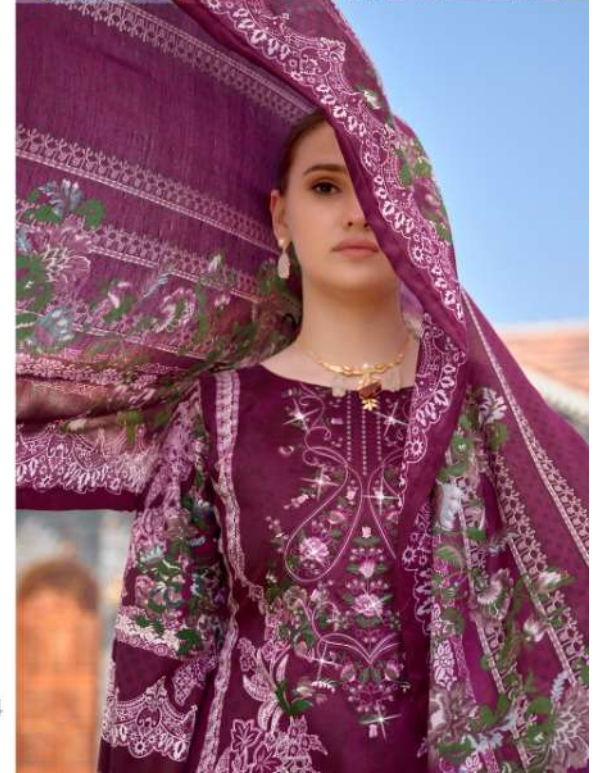

1086-002

ETHEREAL COUTURE

Nothing we already has, all we need to do is find it.

Romani®
classic collection

ETHEREAL COUTURE

Style is something each of us already has, all we need to do is find it.

1086-004

SHEER BILLS