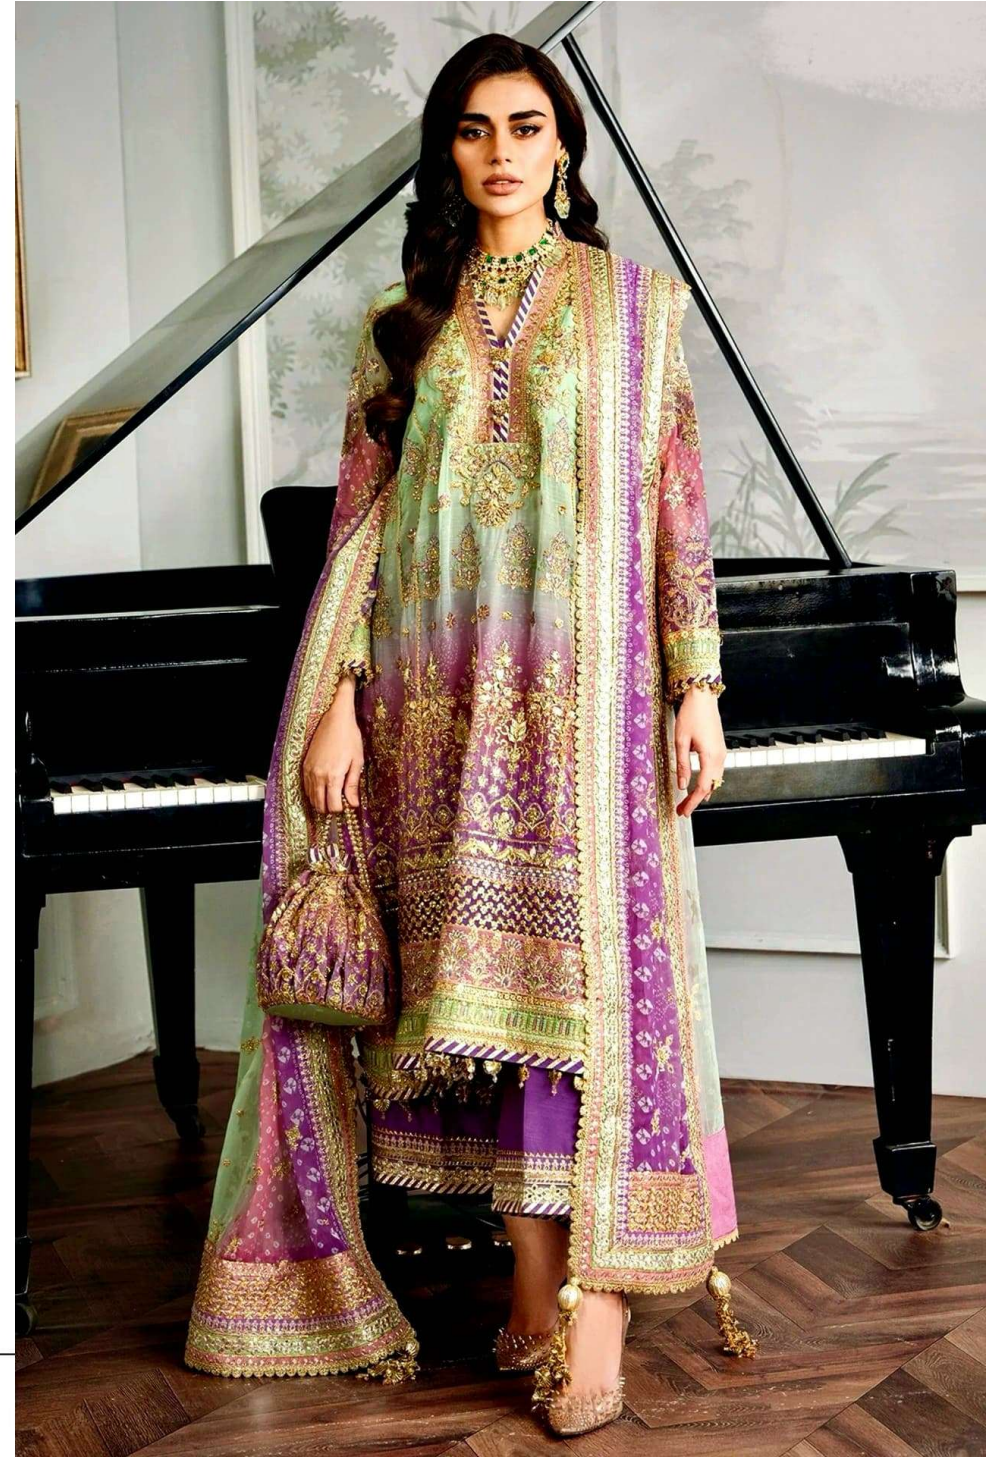

SEMI STICH COLLECTION

TOP- PURE FOX GEORGETTE DIGITAL PRINT WITH HEAVY EMBROIDERY AND SEQUENCE WORK

BOTTOMINNER- DULL SHANTOON

DUPATTA- PURE GEORGETTE FANCY DUPATTA WITH DIGITAL PRINT AND HEAVY EMBROIDERY

7773
D.No:-442

SEMI STICH COLLECTION

TOP- PURE FOX GEORGETTE DIGITAL PRINT WITH HEAVY EMBROIDERY AND SEQUENCE WORK

BOTTOMINNER- DULL SHANTOON

DUPATTA- PURE GEORGETTE FANCY DUPATTA WITH DIGITAL PRINT AND HEAVY EMBROIDERY