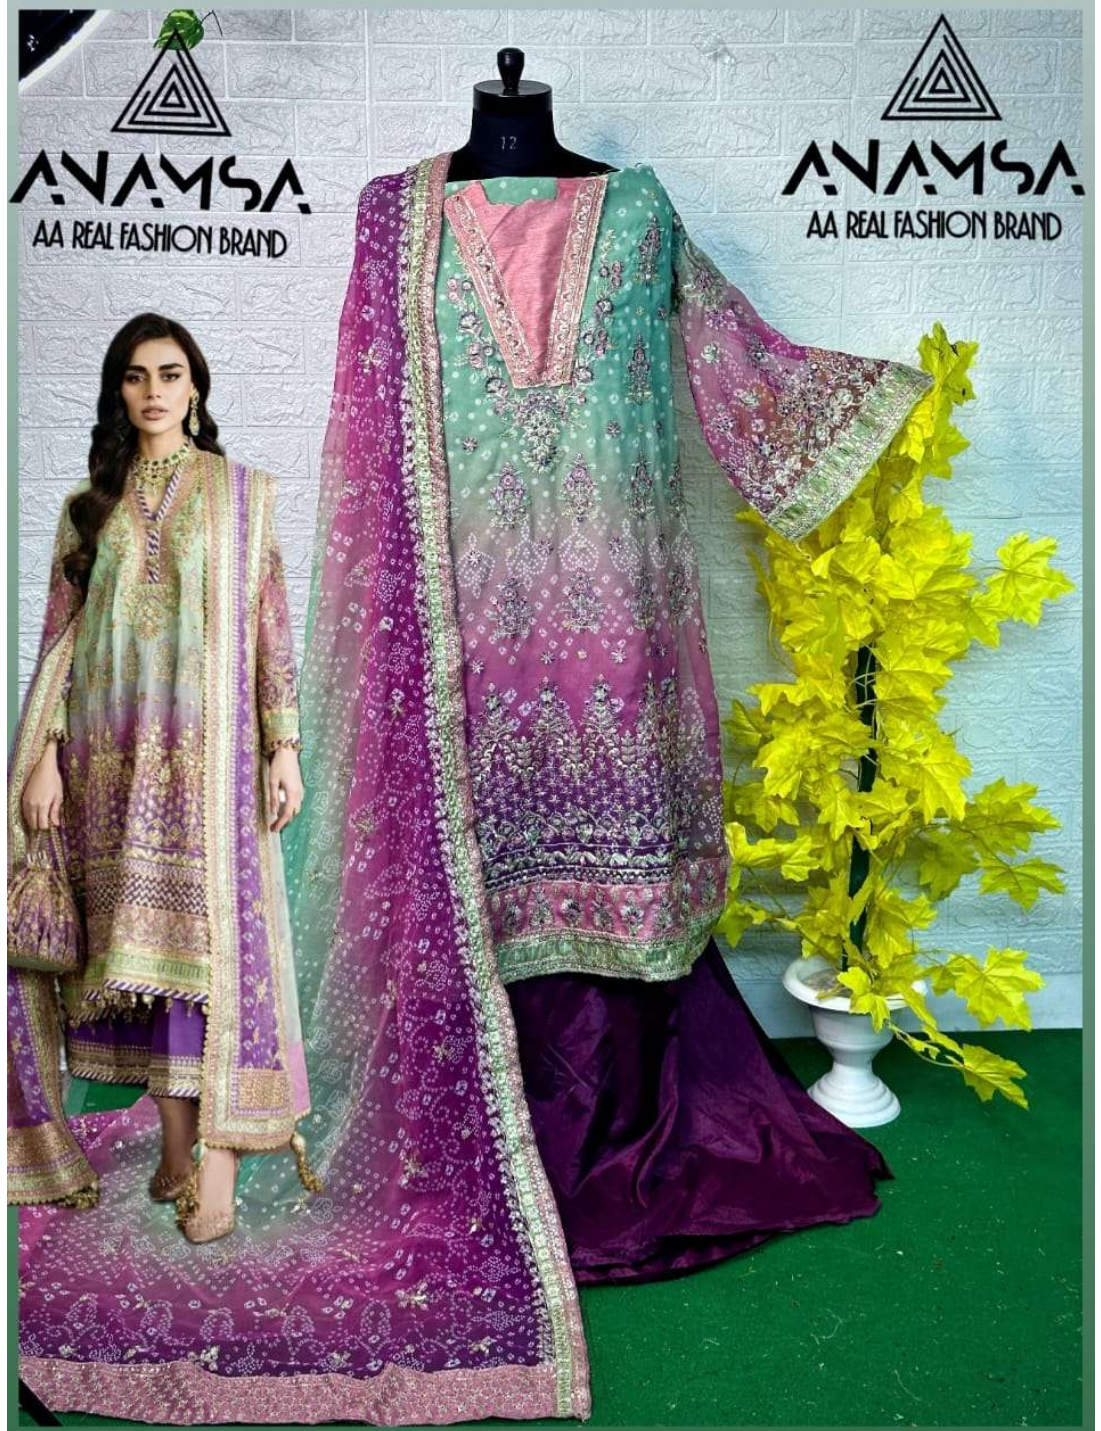

ANAMSA
AA REAL FASHION BRAND

ANAMSA
AA REAL FASHION BRAND