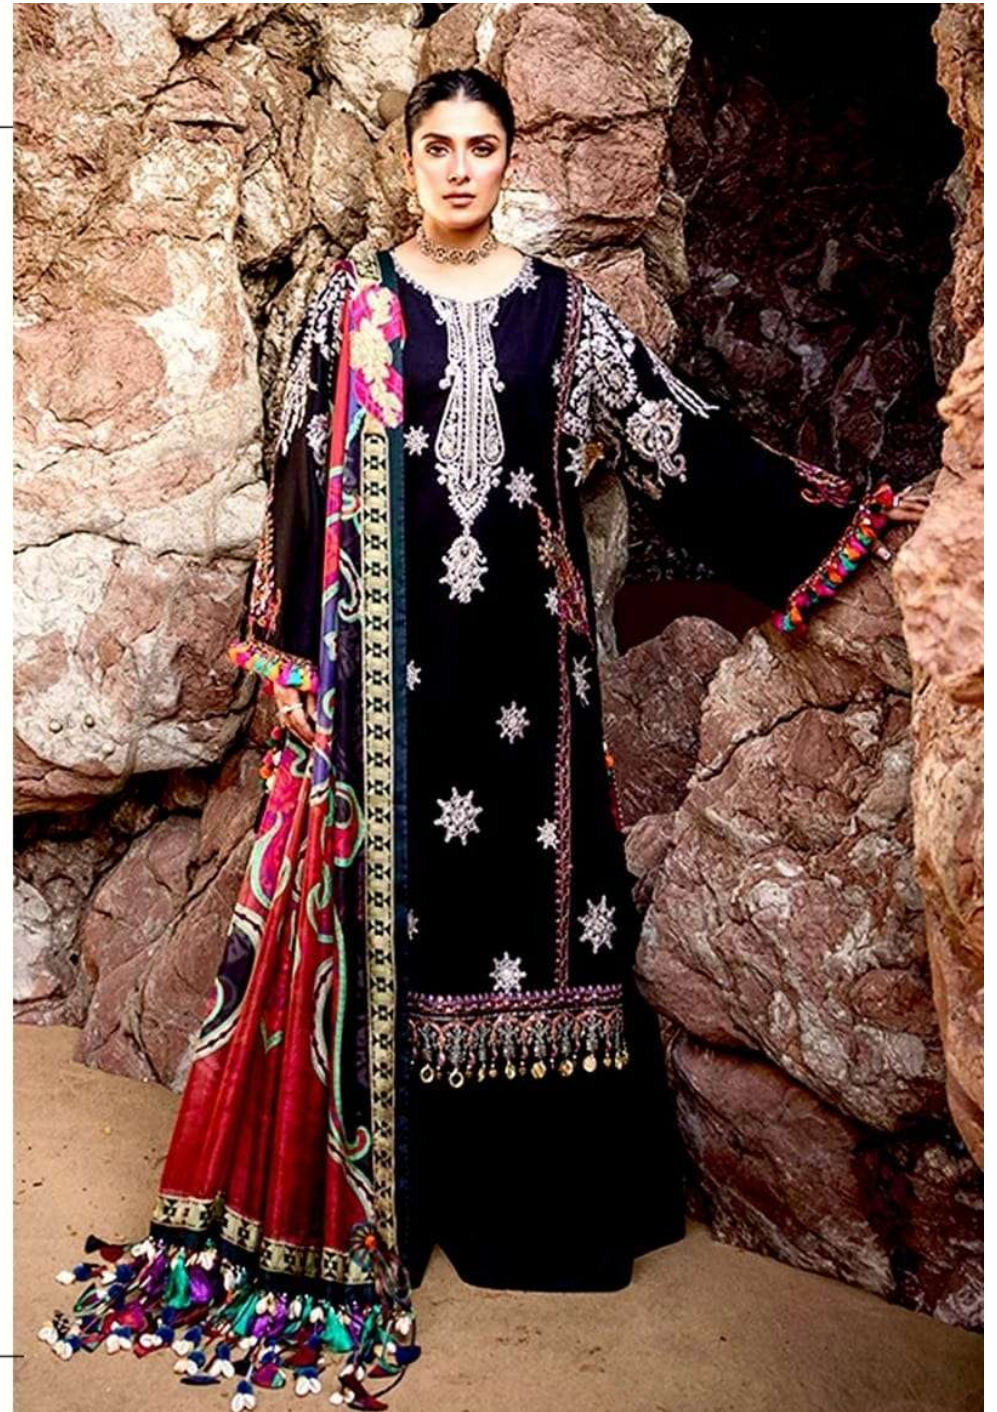

ANAMSA
AA REAL FASHION BRAND

TOP- PURE HEAVY QUALITY RAYON WITH HEAVY EMBROIDERY AND SEQUENCE WORK
BOTTOM- HEAVY QUALITY RAYON COTTON
DUPATTA- PURE HEAVY CHINON DIGITAL PRINT

7773
D.No:-438

ANAMSA
AA REAL FASHION BRAND