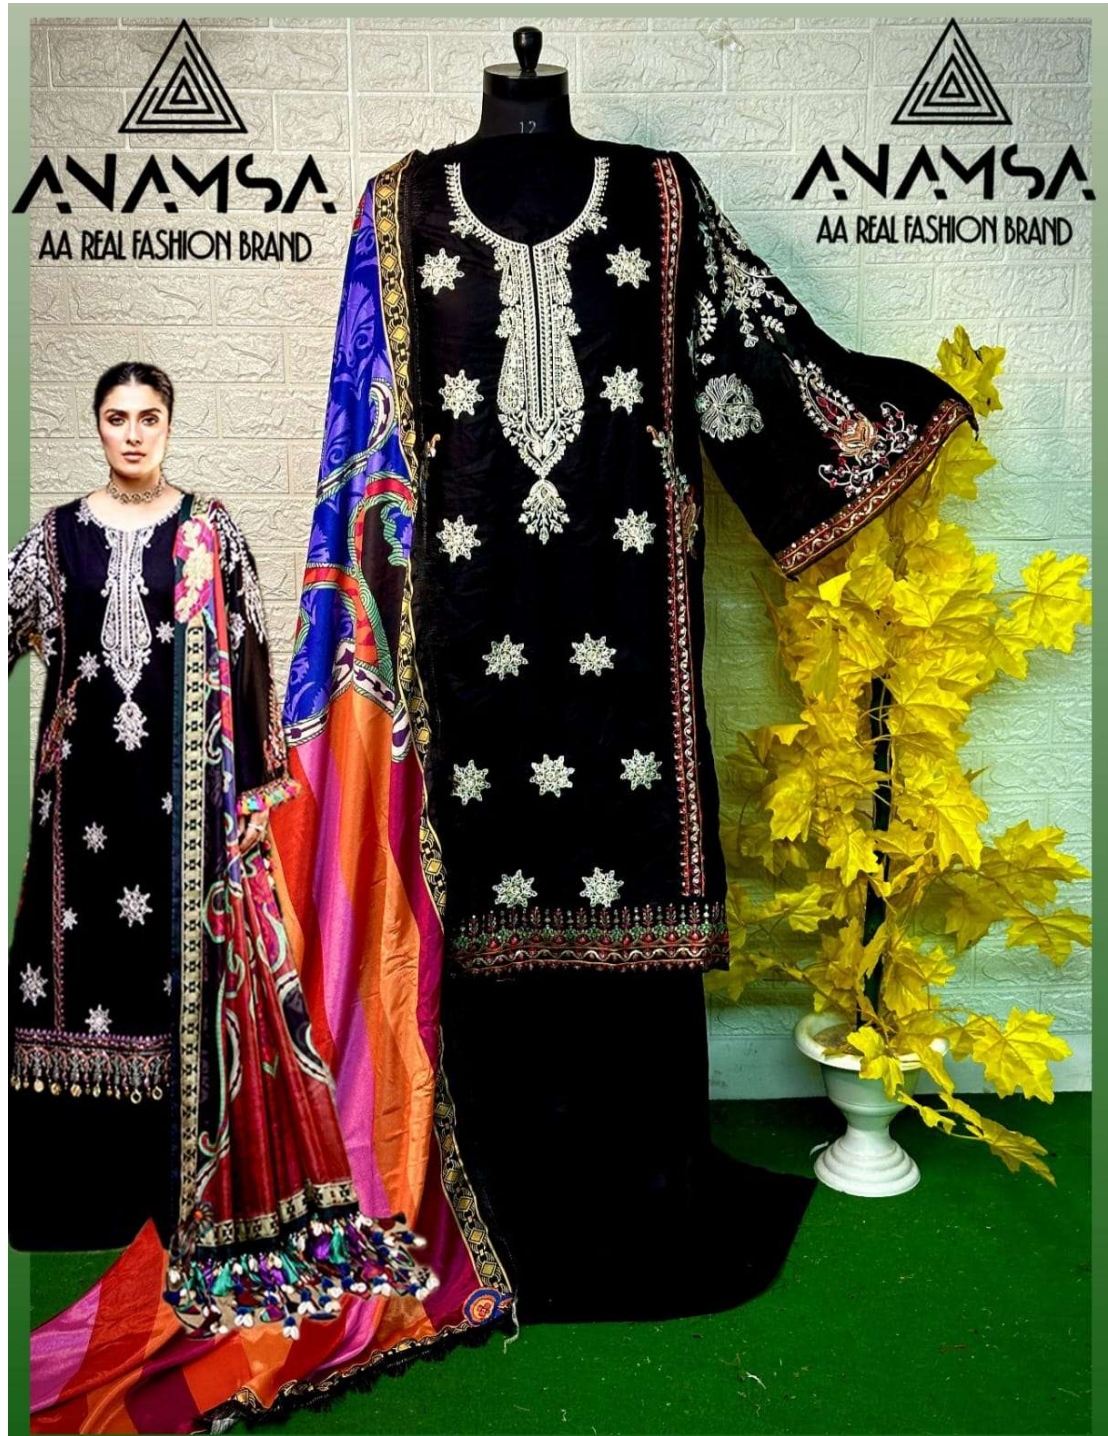

ANAMSA
AA REAL FASHION BRAND

TOP- PURE HEAVY QUALITY RAYON WITH HEAVY EMBROIDERY AND SEQUENCE WORK
BOTTOM- HEAVY QUALITY RAYON COTTON
DUPATTA- PURE HEAVY CHINON DIGITAL PRINT

7773
D.No:-438

ANAMSA
AA REAL FASHION BRAND