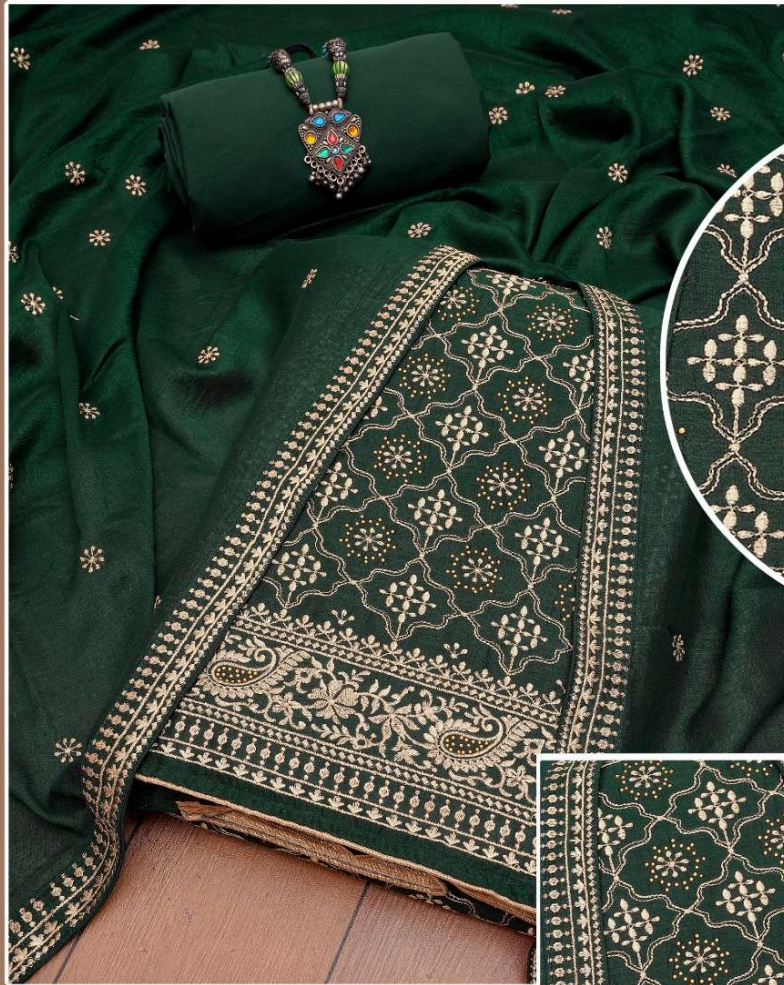

## *Gaatha*

TOP+INNER: PURE VICHITRA SILK WITH  
SWAROVSKI DIAMONDS WORK  
DUPATTA: PURE VICHITRA SILK WORK  
WITH FOUR SIDE LACE WORK  
DUPATTA: SILK

## *Gaatha*

TOP+INNER: PURE VICHITRA SILK WITH  
SWAROVSKI DIAMONDS WORK  
DUPATTA: PURE VICHITRA SILK WORK  
WITH FOUR SIDE LACE WORK  
DUPATTA: SILK

TOP+INNER: PURE VICHITRA SILK WITH  
SWAROVSKI DIAMONDS WORK  
DUPATTA: PURE VICHITRA SILK WORK  
WITH FOUR SIDE LACE WORK  
BOTTOM: SILK