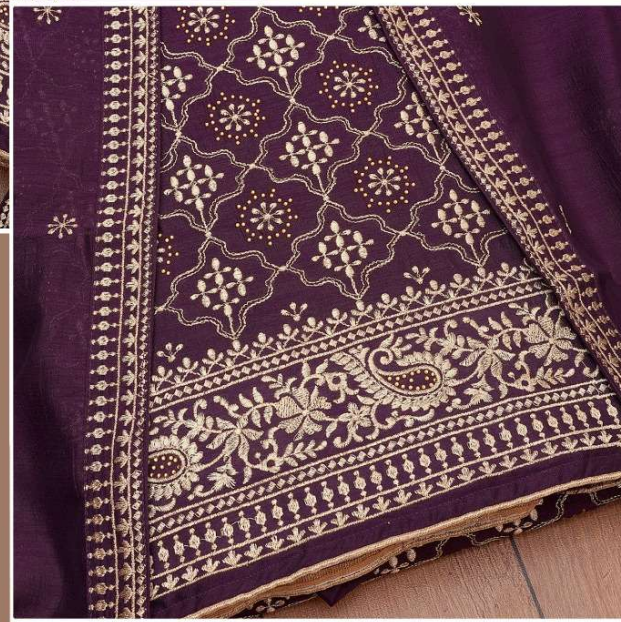

## *Gaatha*

TOP+INNER: PURE VICHITRA SILK WITH  
SWAROVSKI DIAMONDS WORK  
DUPATTA: PURE VICHITRA SILK WORK  
WITH FOUR SIDE LACE WORK  
DUPATTA: SILK