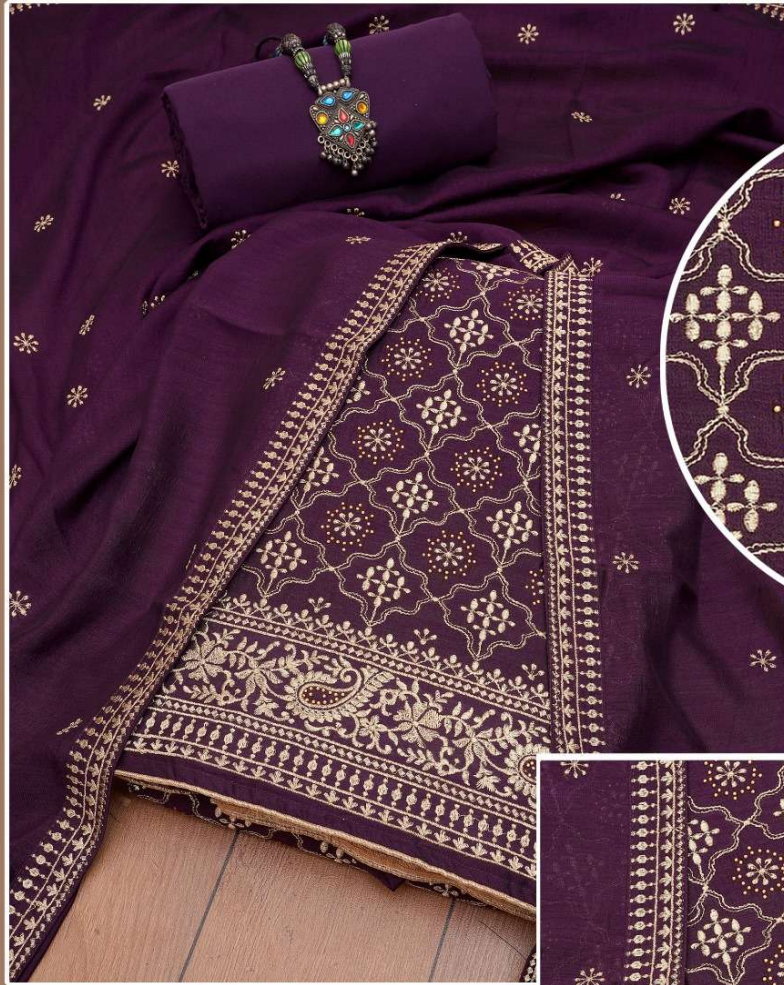

## *Gaatha*

TOP+INNER: PURE VICHITRA SILK WITH  
SWAROVSKI DIAMONDS WORK  
DUPATTA: PURE VICHITRA SILK WORK  
WITH FOUR SIDE LACE WORK  
DUPATTA: SILK