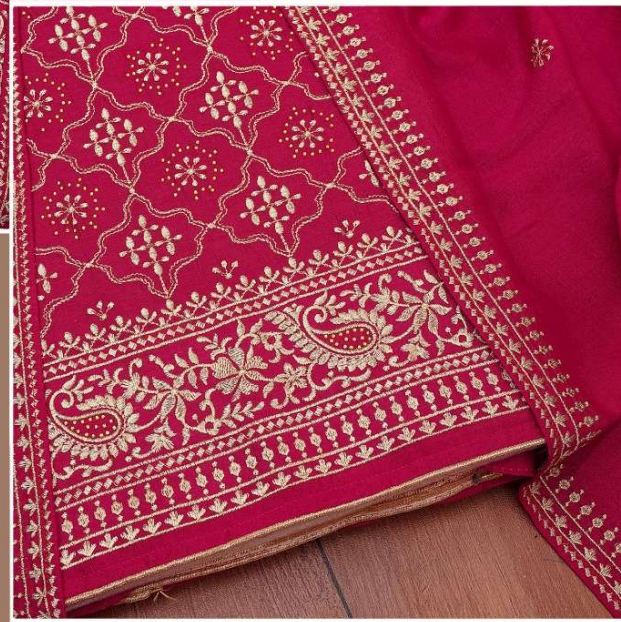

## *Gaatha*

TOP+INNER: PURE VICHITRA SILK WITH  
SWAROVSKI DIAMONDS WORK  
DUPATTA: PURE VICHITRA SILK WORK  
WITH FOUR SIDE LACE WORK  
DUPATTA: SILK