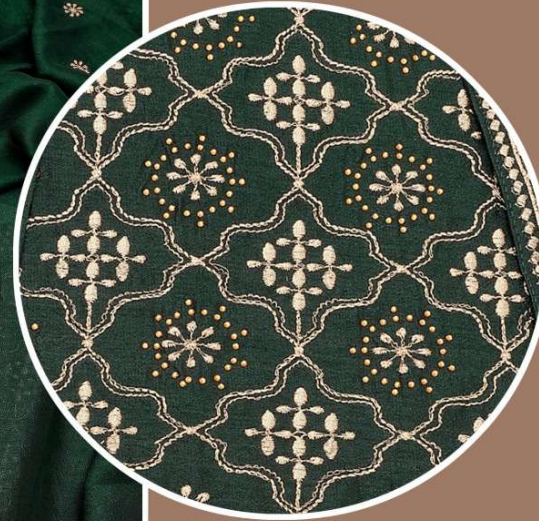

## *Gaatha*

TOP+INNER: PURE VICHITRA SILK WITH  
SWAROVSKI DIAMONDS WORK  
DUPATTA: PURE VICHITRA SILK WORK  
WITH FOUR SIDE LACE WORK  
DUPATTA: SILK

## *Gaatha*

TOP+INNER: PURE VICHITRA SILK WITH  
SWAROVSKI DIAMONDS WORK  
DUPATTA: PURE VICHITRA SILK WORK  
WITH FOUR SIDE LACE WORK  
DUPATTA: SILK

TOP+INNER: PURE VICHITRA SILK WITH  
SWAROVSKI DIAMONDS WORK  
DUPATTA: PURE VICHITRA SILK WORK  
WITH FOUR SIDE LACE WORK  
BOTTOM: SILK