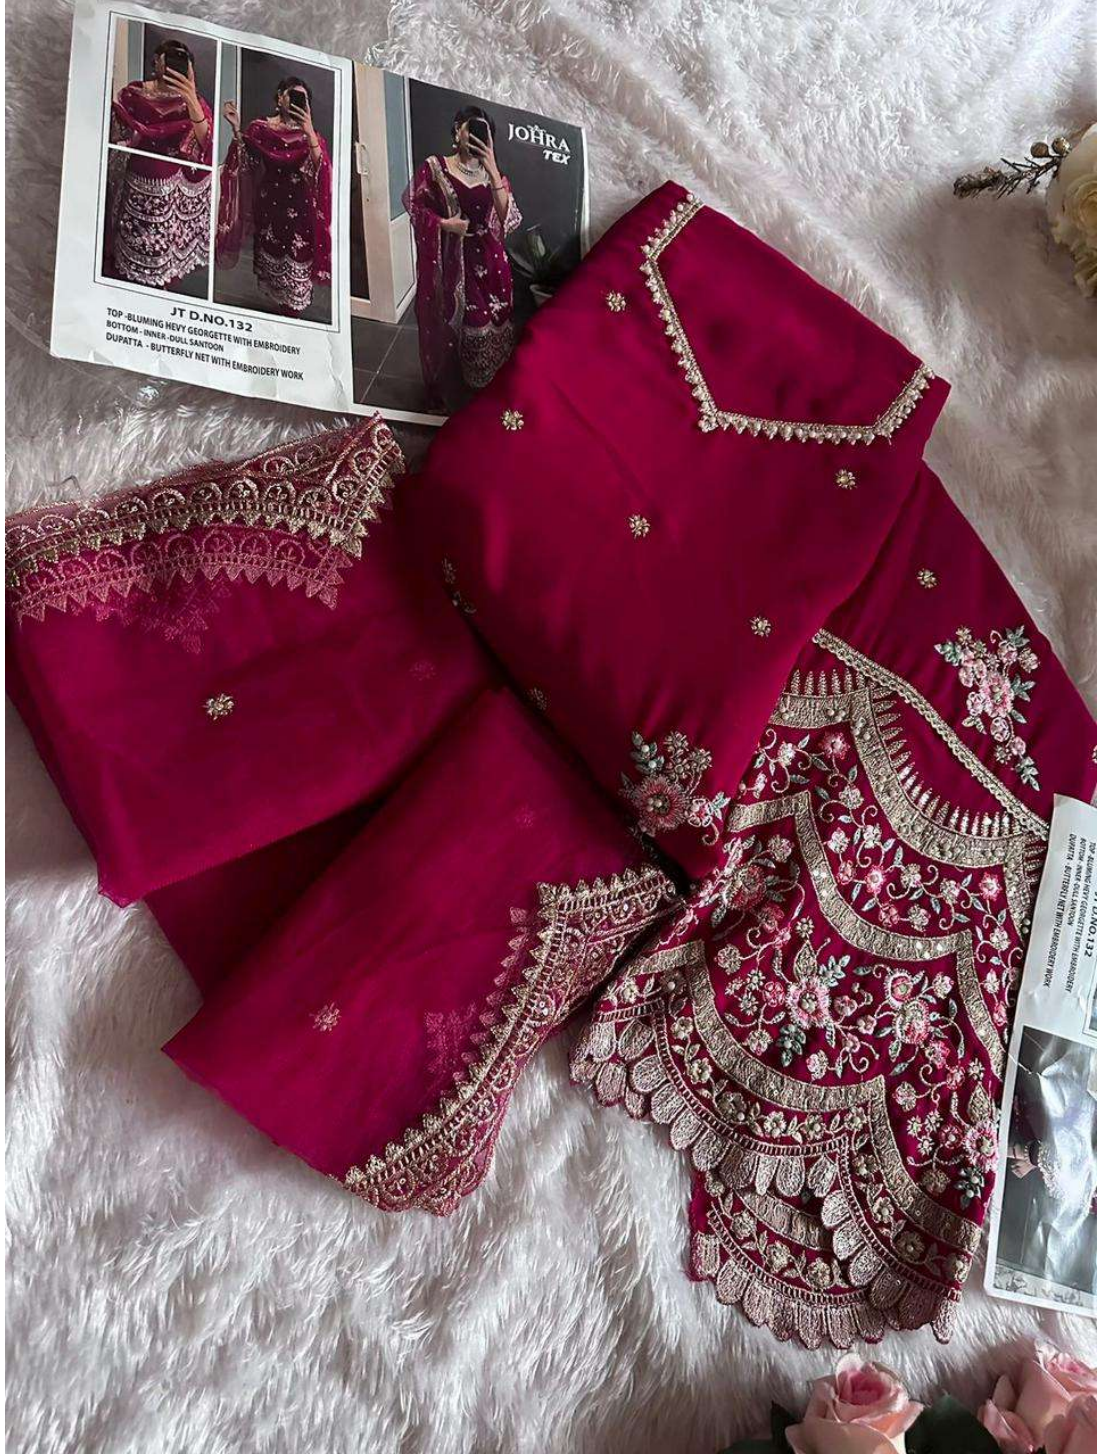

JT D.NO.132
TOP - BLUMING HEVY GEORGETTE WITH EMBROIDERY
BOTTOM - INNER - CHIL SANITON
DUPATTA - BUTTERFLY NET WITH EMBROIDERY WORK